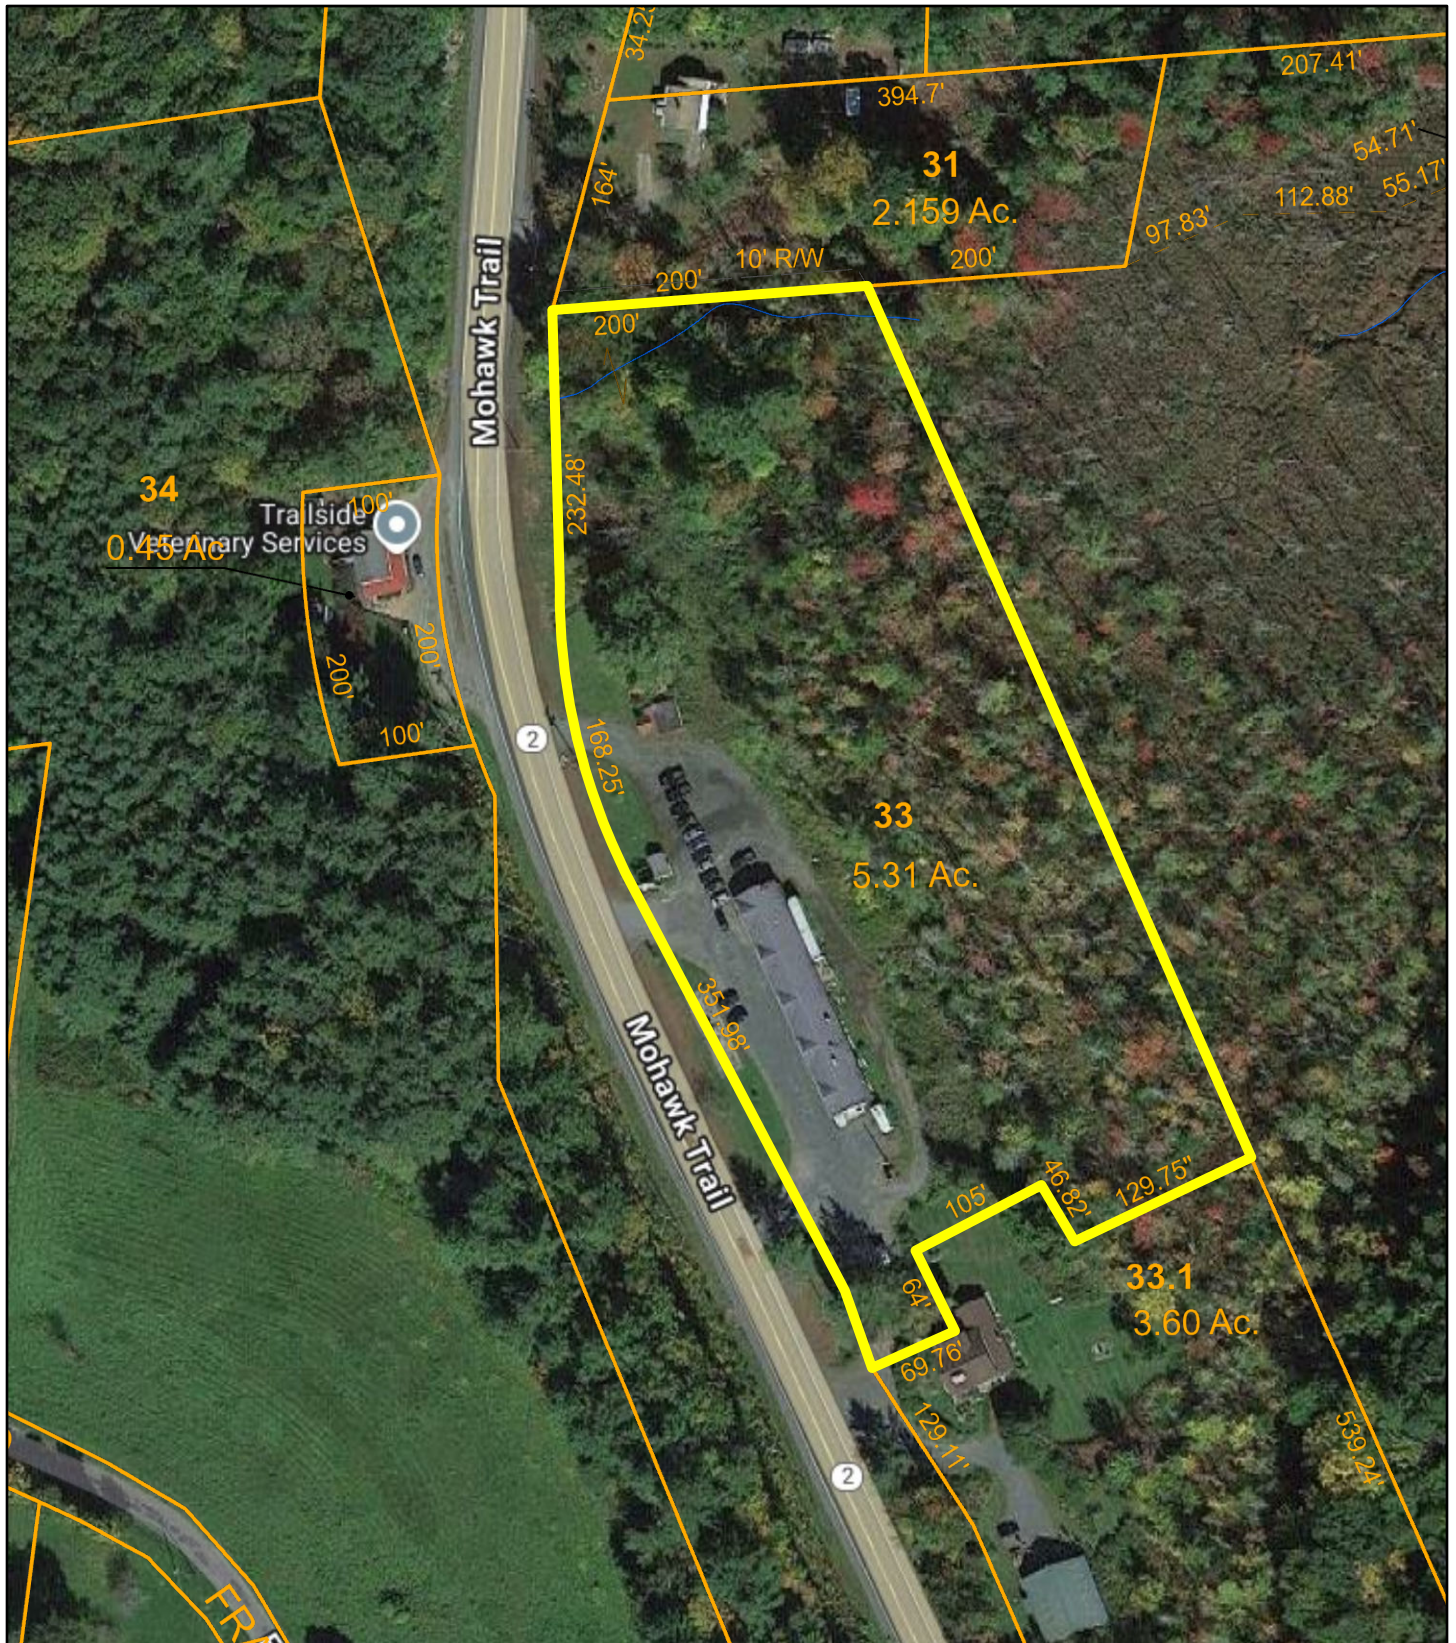

1105 Mohawk Trail (Route 2)

Town of Shelburne, MA

1 inch = 139 Feet

www.cai-tech.com

March 24, 2025

Data shown on this map is provided for planning and informational purposes only. The municipality and CAI Technologies are not responsible for any use for other purposes or misuse or misrepresentation of this map.