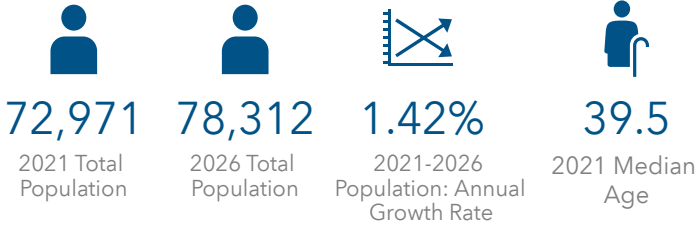

DEMOGRAPHICS - WITHIN A 3-MILE RADIUS

POPULATION