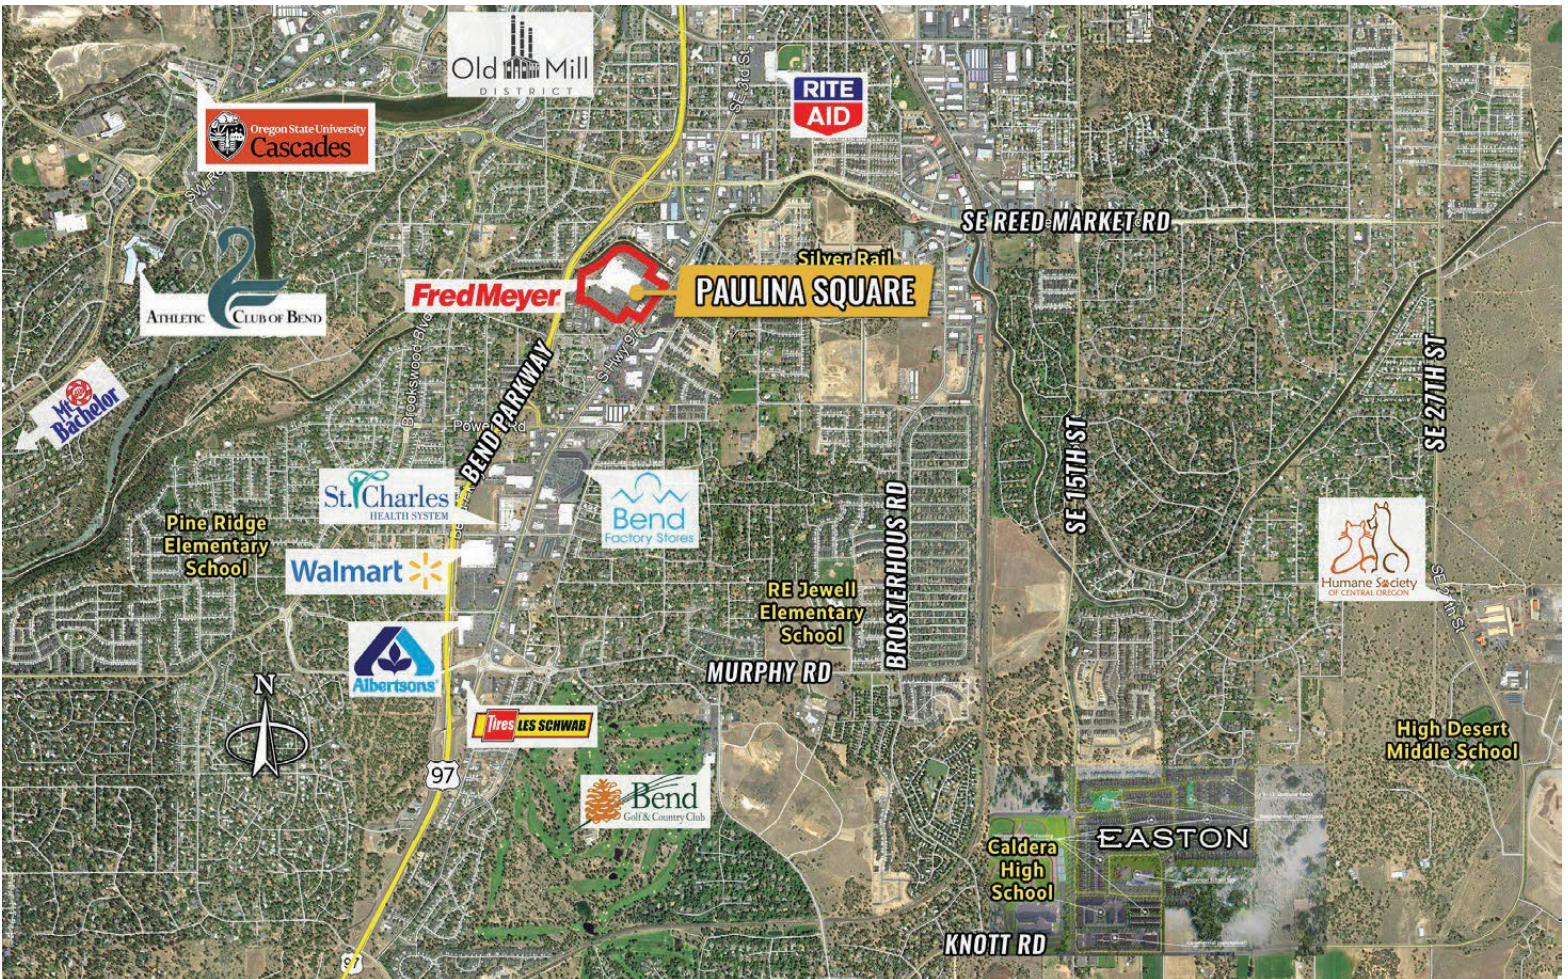

FOR LEASE

61535 S Highway 97, Bend, OR 97702

Brokers are licensed in the state of Oregon. This information has been furnished from sources we deem reliable, but for which we assume no liability. This is an exclusive listing. The information contained herein is given in confidence with the understanding that all negotiations pertaining to this property be handled through Compass Commercial Real Estate Services. All measurements are approximate.

Dan Kemp, CCIM
Partner, Principal Broker
Cell 541.550.8413
dkemp@compasscommercial.com

Graham Dent, SIOR
Partner, Broker
Cell 541.639.6515
gdent@compasscommercial.com

COMPASS COMMERCIAL REAL ESTATE SERVICES