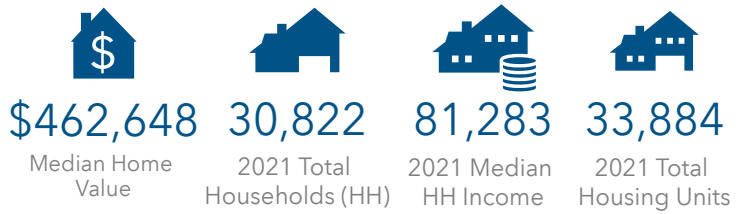

DEMOGRAPHICS - WITHIN A 3-MILE RADIUS

POPULATION

HOUSING

BUSINESS

EDUCATION