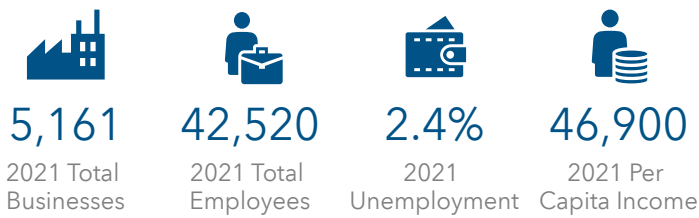

DEMOGRAPHICS - WITHIN A 3-MILE RADIUS

POPULATION

HOUSING

BUSINESS

EDUCATION