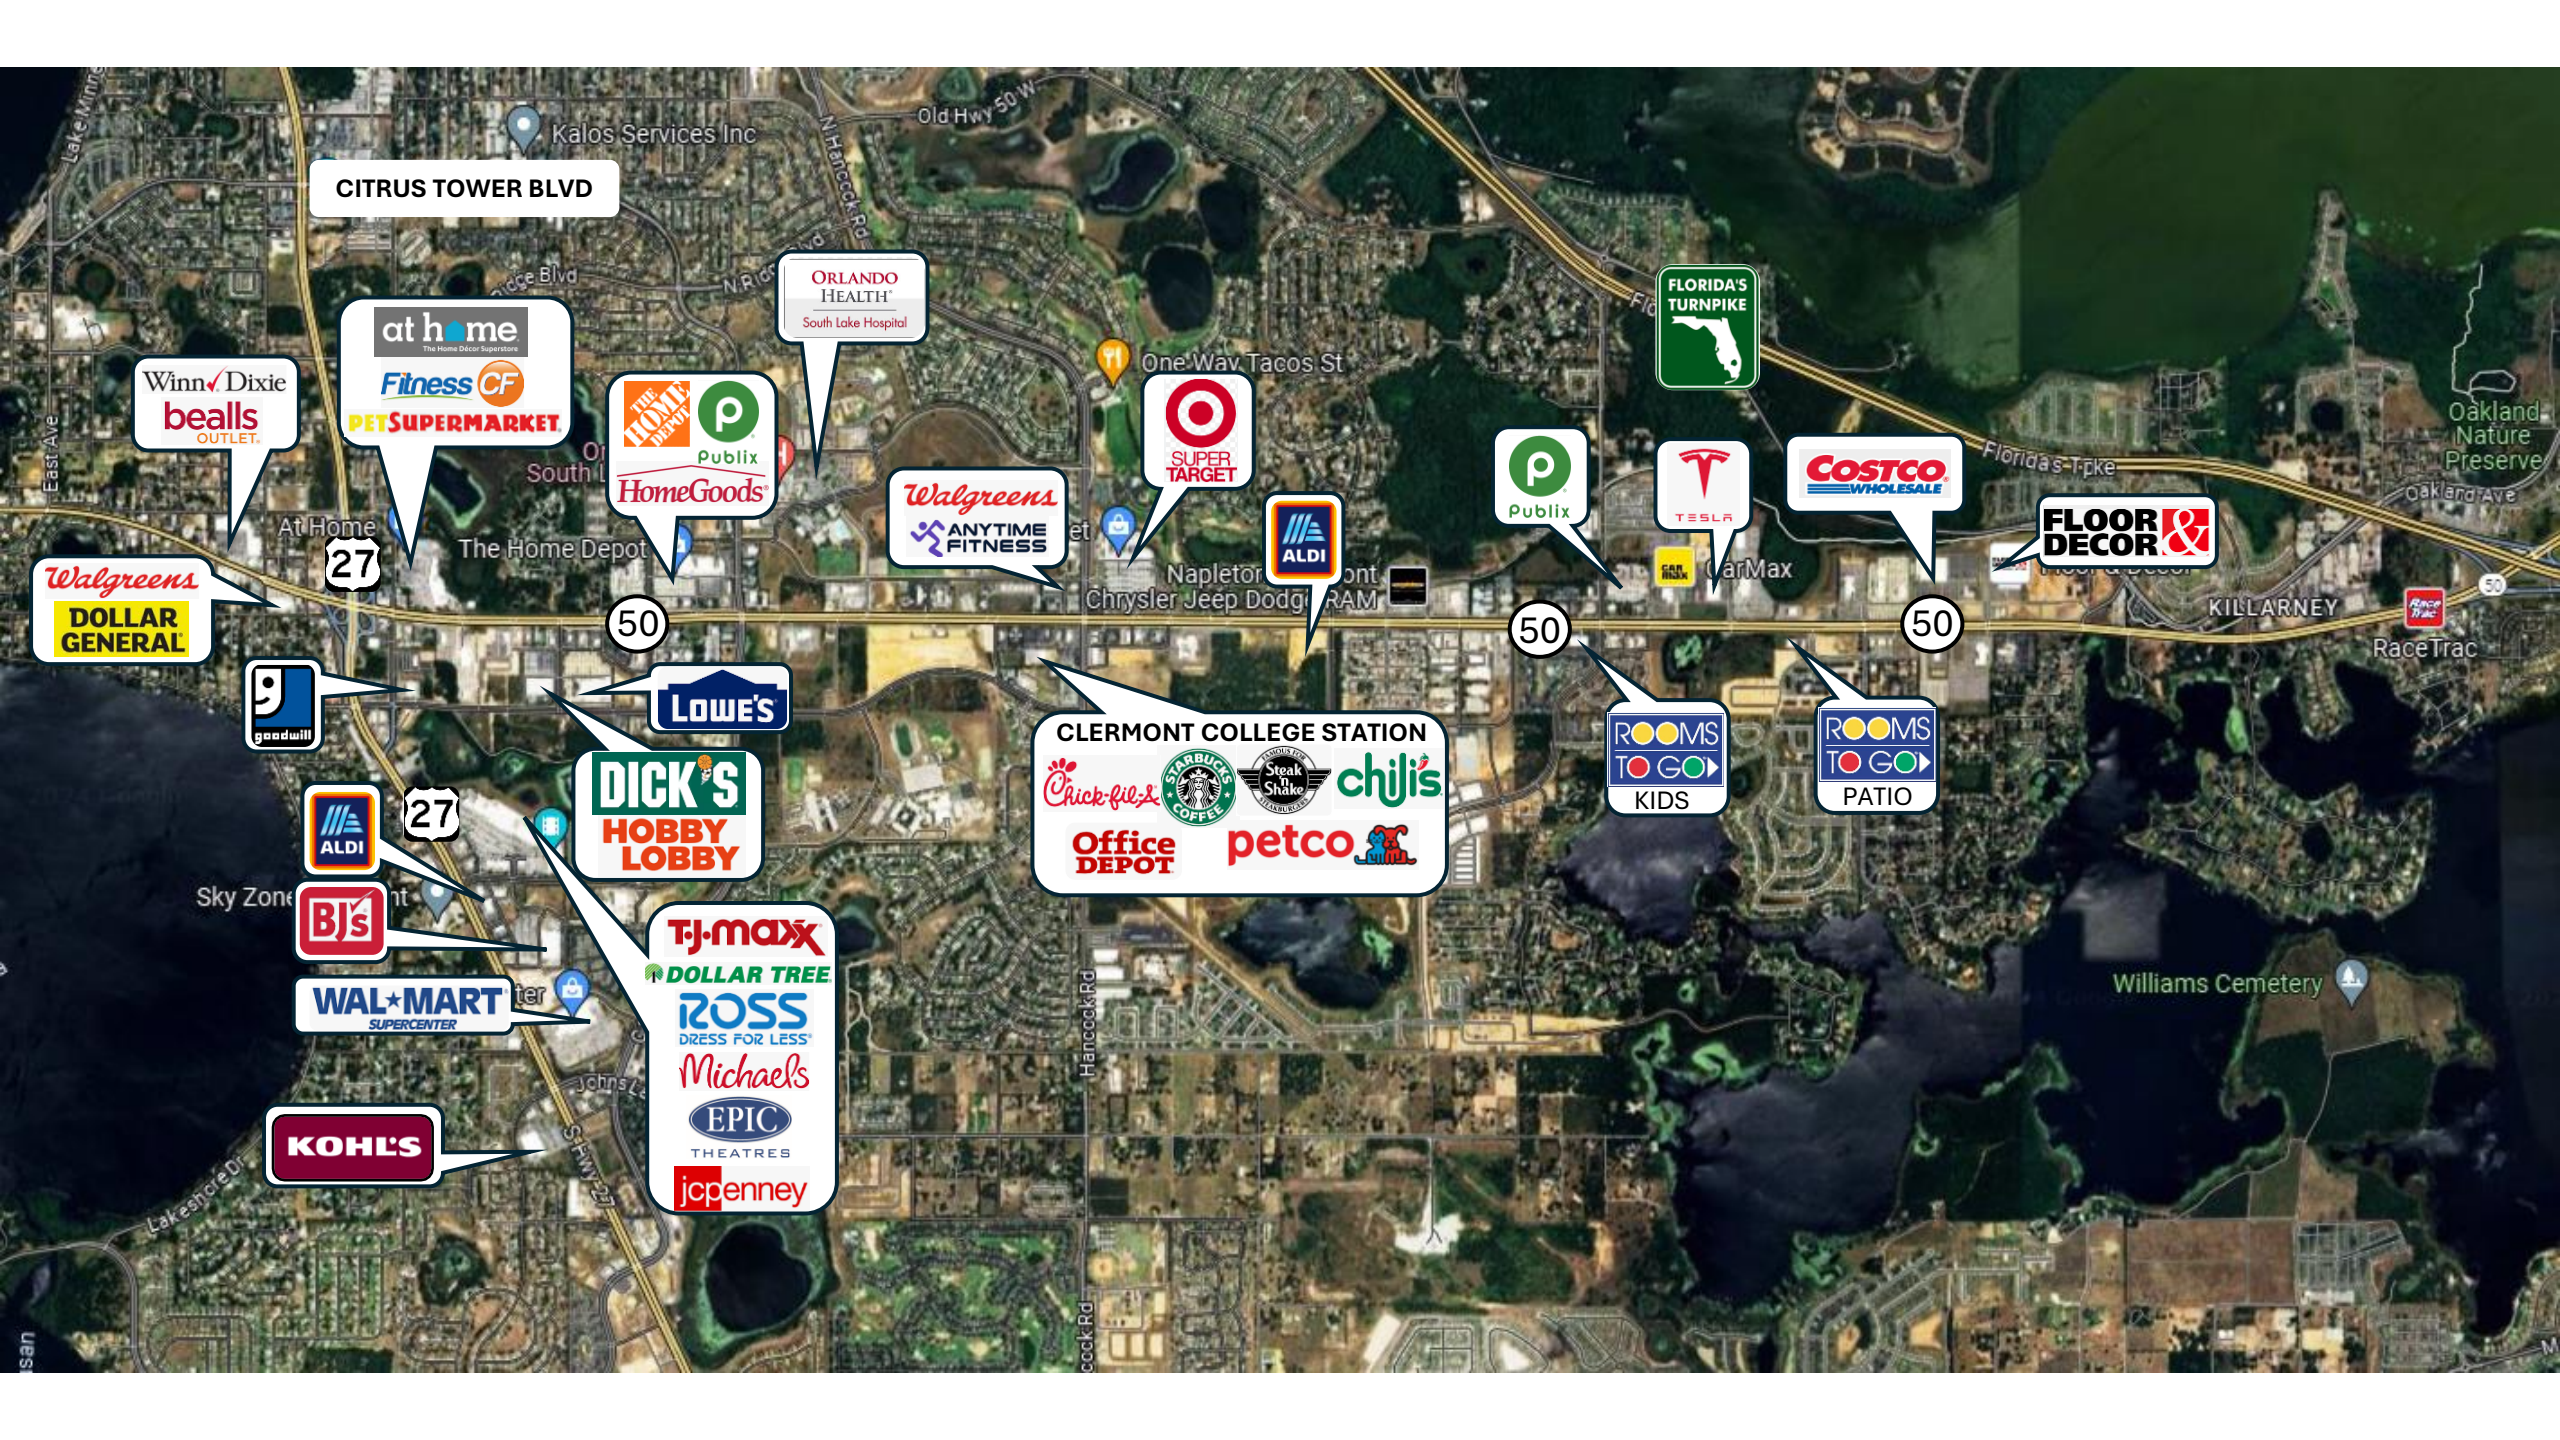

HAMMER & CO.
BARBERSHOP

**SOUTHERN
NUTRITION**
Weight Loss

FIVE GUYS
BURGERS and FRIES

**Steak
n Shake**
FAMOUS TOP
STEAKBURGERS

chili's

**STARBUCKS
COFFEE**

Chick-fil-A

CITRUS TOWER BLVD

at home
The Home Décor Superstore

Fitness CF

PET SUPERMARKET

ORLANDO HEALTHSM

South Lake Hospital

THE HOME DEPOT

Publix

HomeGoods

Target

SUPER TARGET

Walgreens

ANYTIME FITNESS

ALDI

Publix

FLORIDA'S TURNPIKE

TESLA

East Ave

Lake Minnie

N Hancock Rd

Old Hwy 50 W

One Way Tacos St

Napleton Chrysler Jeep Dodge RAM

CarMax

Florida's Tpke