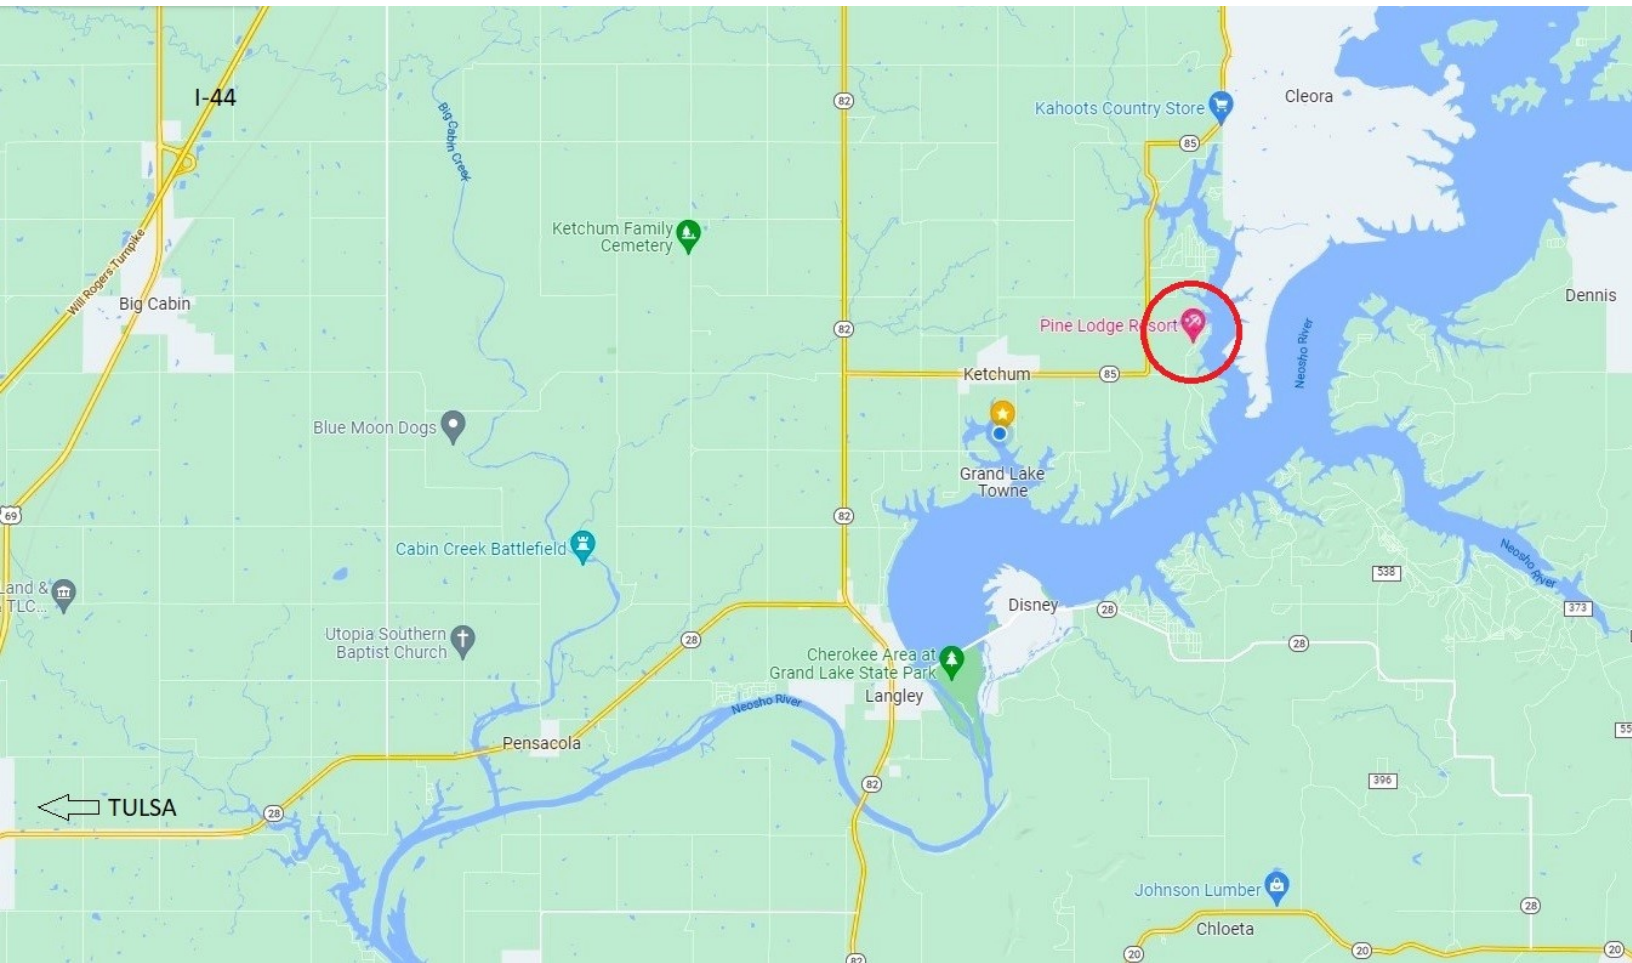

PINE LODGE RESORT - MAP

**Pine Lodge Resort is located 2 1/2 miles East of Ketchum, Oklahoma off Highway 85.
Next to Arrowhead South Marina on Duck Creek.**