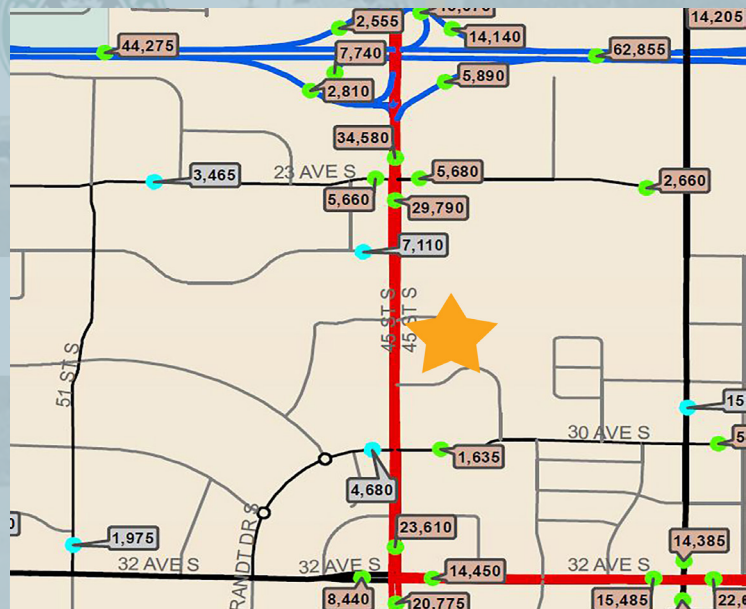

CALICO PRAIRIE LAND

4441 CALICO DRIVE, FARGO, ND 58104

LOT SIZES:

LOT 2: 62,903 SF (46,281 SF buildable)

PRICE:

LOT 2: $8.46 PSF ($11.50 PSF buildable)

LEGAL DESCRIPTION

Calico Prairie 3rd Addition
Lot 2, Block 1

PARCEL NUMBER

01-8834-00200-000

ZONING

LC

SPECIALS

$1.60 PSF

PROPERTY DESCRIPTION:

Prime commercial land on 45th Street S. With traffic counts of 30,000+ cars per day, this site has great visibility and access. Sanford Health's new hospital is less than ¾ miles away. Interchange to Interstate 94 is ½ mile to the north. This development will have great accessibility to 45th Street, a major arterial road in south Fargo. This is a great opportunity for commercial or retail business requiring excellent access, strong visibility and high traffic counts. Storm water pond maintenance costs and use via Pro Rata of developed lots.

SITE FEATURES:

- Strong Traffic Counts
- Great Tenant Mix in the Area
- New Developments in the Works

NEIGHBORING BUSINESSES:

- Starbucks
- Holiday Gas Station
- Sanford Hospital
- Dairy Queen
- Kwik Trip
- Pizza Ranch
- Slim Chickens
- Sonic

TRAFFIC COUNTS:

This information has been secured from sources we believe to be reliable, but we make no representation or warranties, expressed or implied, as to the accuracy of the information. Interested parties should conduct their own independent investigations and rely only on those results.