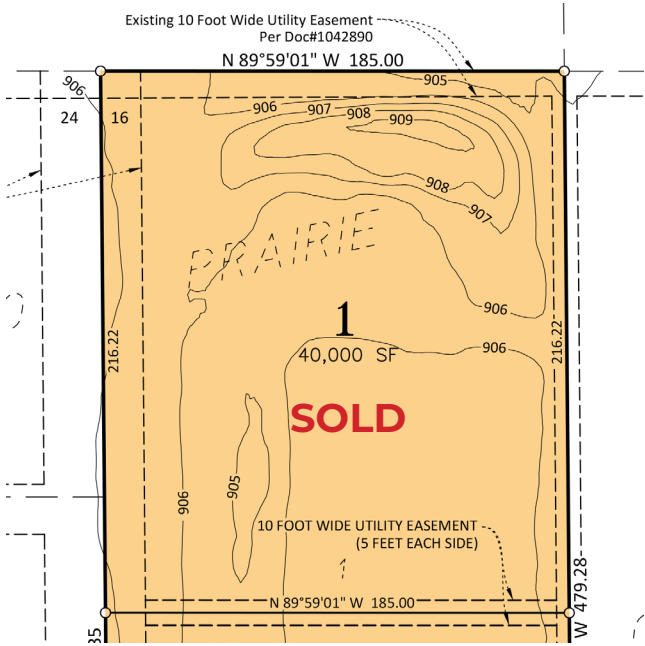

CALICO PRAIRIE LAND

4441 CALICO DRIVE, FARGO, ND 58104

LOT 1