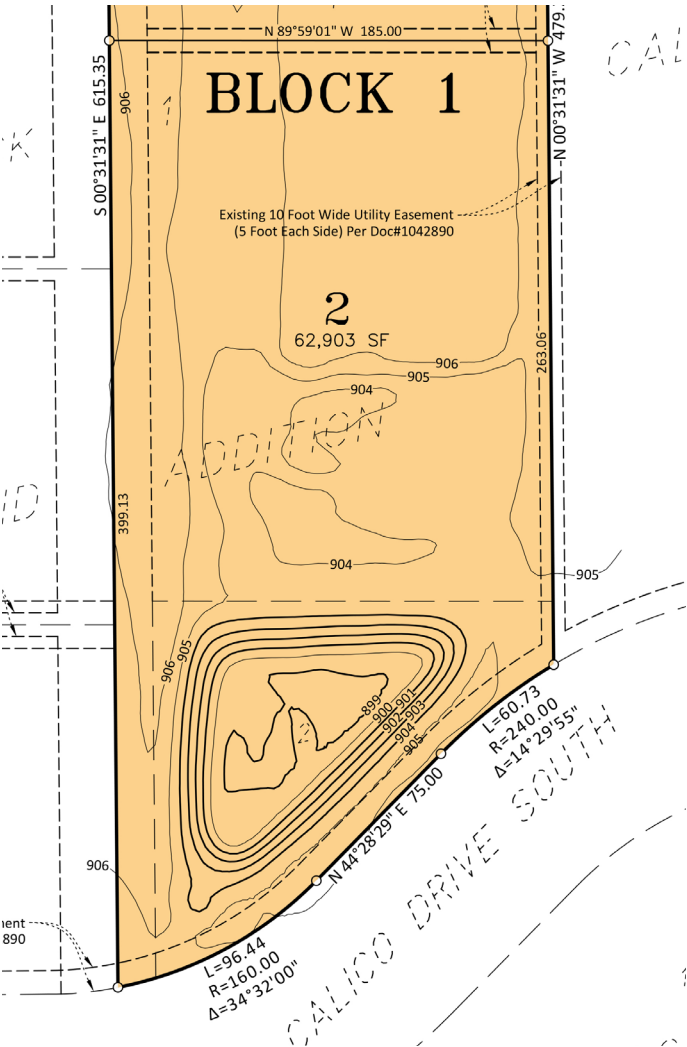

CALICO PRAIRIE LAND

4441 CALICO DRIVE, FARGO, ND 58104

LOT 1

LOT 2