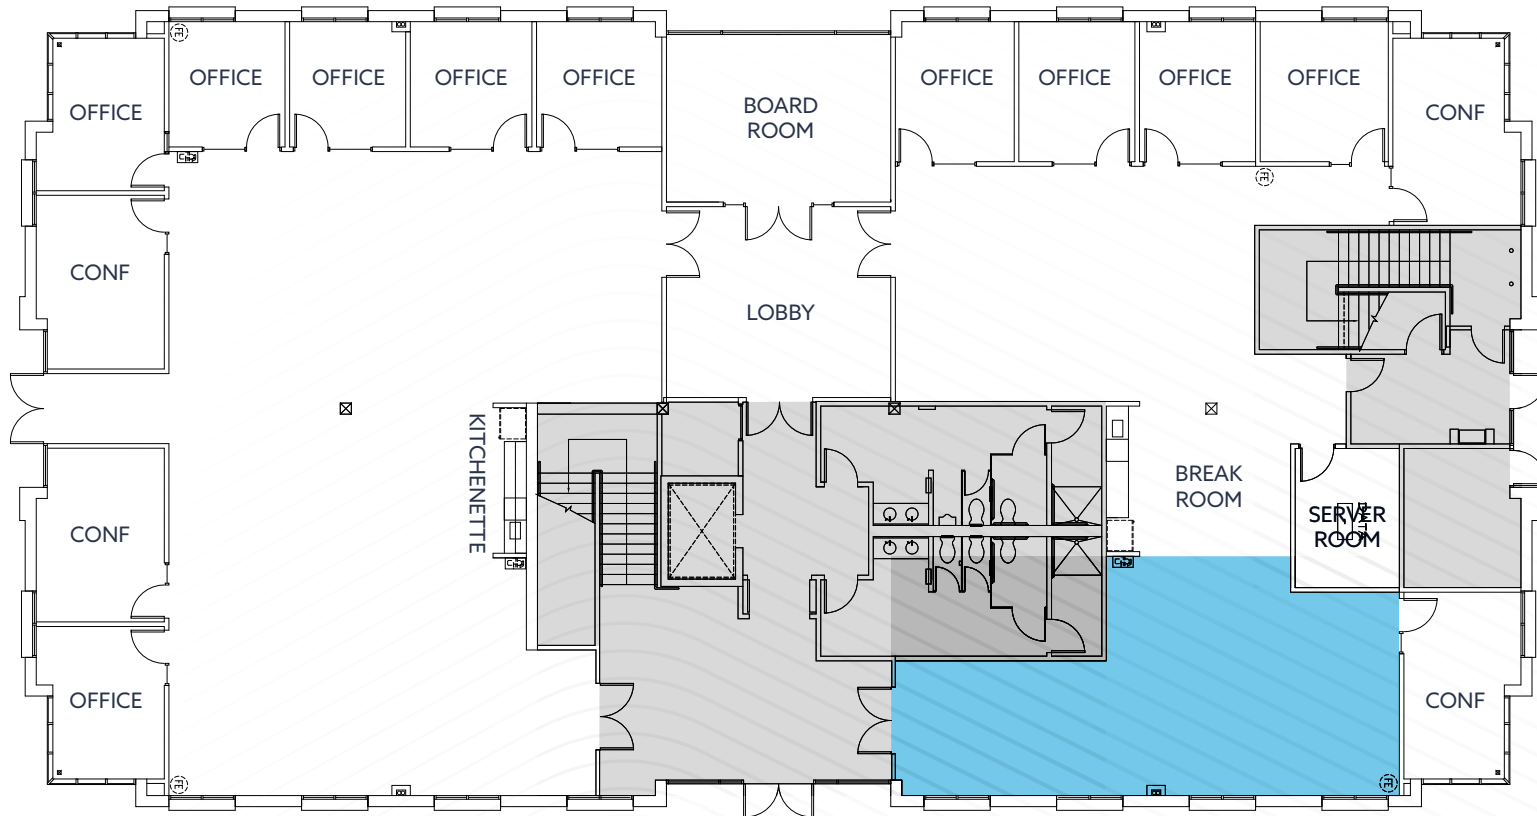

Kitchenettes Have Dishwashers, Microwaves and Refrigerator/Freezers

New Outdoor Amenity Area

Showers On-Site

Excellent Signage

AVAILABILITY OVERVIEW

SUITE 100: ±10,040 SF

- New Market Ready Work Recently Completed
- Entire 1st Floor Available
- Available Immediately
- Great for Professional Service or Tech Firms
- Open Floor Plan with Perimeter Offices
- Break Room
- Server Room with Cat6 Wiring Throughout Connected to Fiber Optic Service
- Dedicated HVAC