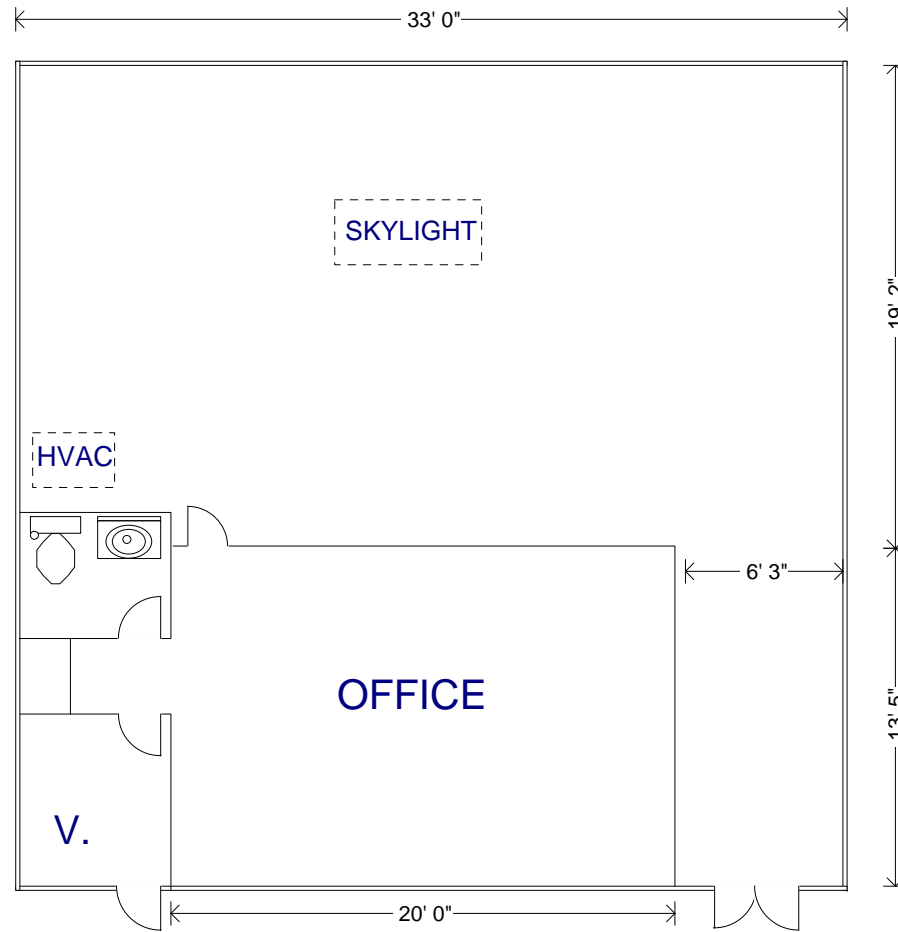

1928 RAYMOND DRIVE, NORTHBROOK

986 SQUARE FEET

BNB REALTY PARTNERS, LLC

847-808-8850

Print scale: 1" : 91"