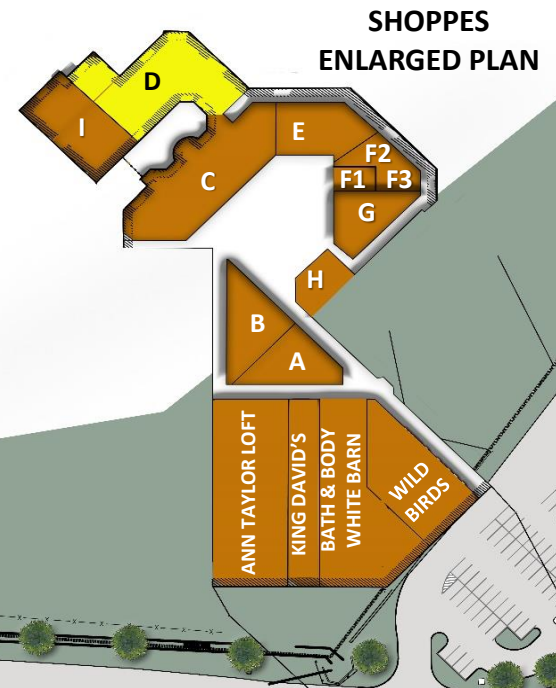

SHOPPES	
A	EVERY BODY BRAS & INTIMATES
B	FITNESS CENTER
C	GUZMAN'S DANCE STUDIO
D	3,350 SF
E	ANDRE'S SALON
F1	AMC CONSULTANT
F2	CHIVE CATERING
F3	KING DAVID'S STORAGE (200 SF)
G	VS NAILS
H	SOULSPRESSIONS
I	RECOVERY LOUNGE

COMMONS ENLARGED PLAN	
1A - C	PASCAL'S LIQUORS
D	1,680 SF
E	MASSAGE ENVY
F	ZOOM TAN