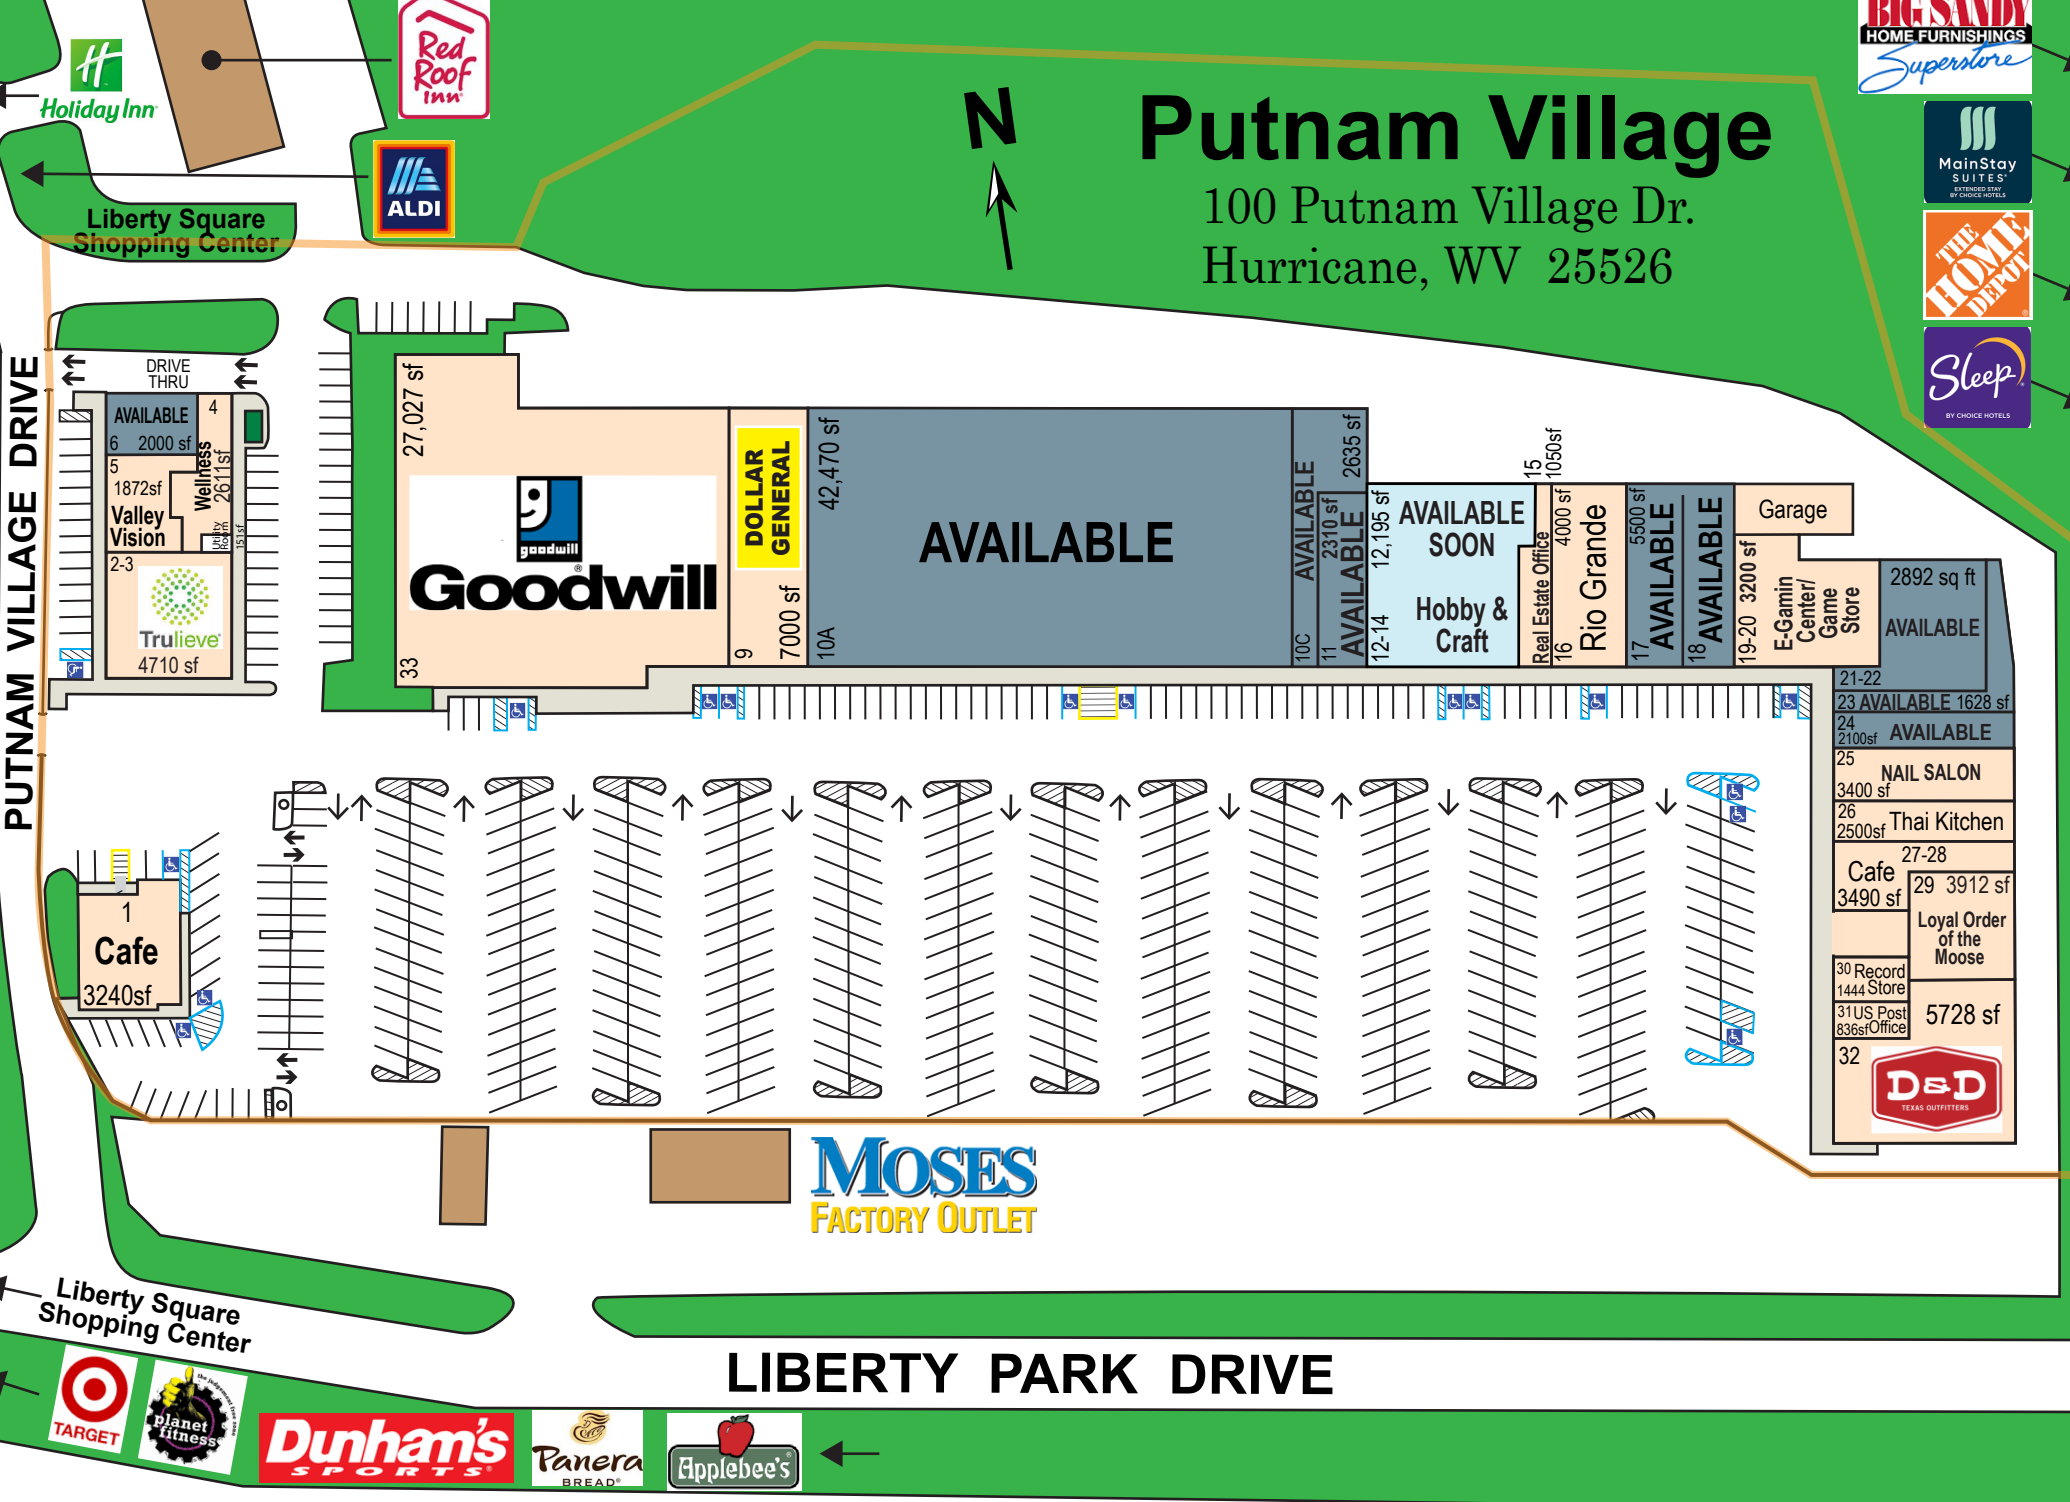

# Putnam Village

100 Putnam Village Dr.  
Hurricane, WV 25526

PUTNAM VILLAGE DRIVE

LIBERTY PARK DRIVE

HIGHWAY #64

Liberty Square Shopping Center

DRIVE THRU

4 AVAILABLE 2000 sf

5 1872sf Valley Vision

Wellness 2611sf

2-3 Trulieve 4710 sf

1 Cafe 3240sf

Goodwill

DOLLAR GENERAL

AVAILABLE

AVAILABLE

AVAILABLE

AVAILABLE

AVAILABLE

NAIL SALON

3400 sf

26 2500sf Thai Kitchen

Cafe

3490 sf

27-28 3912 sf

Loyal Order of the Moose

30 Record 1444 Store

31 US Post 836sf Office

5728 sf

32

MOSES FACTORY OUTLET

Liberty Square Shopping Center