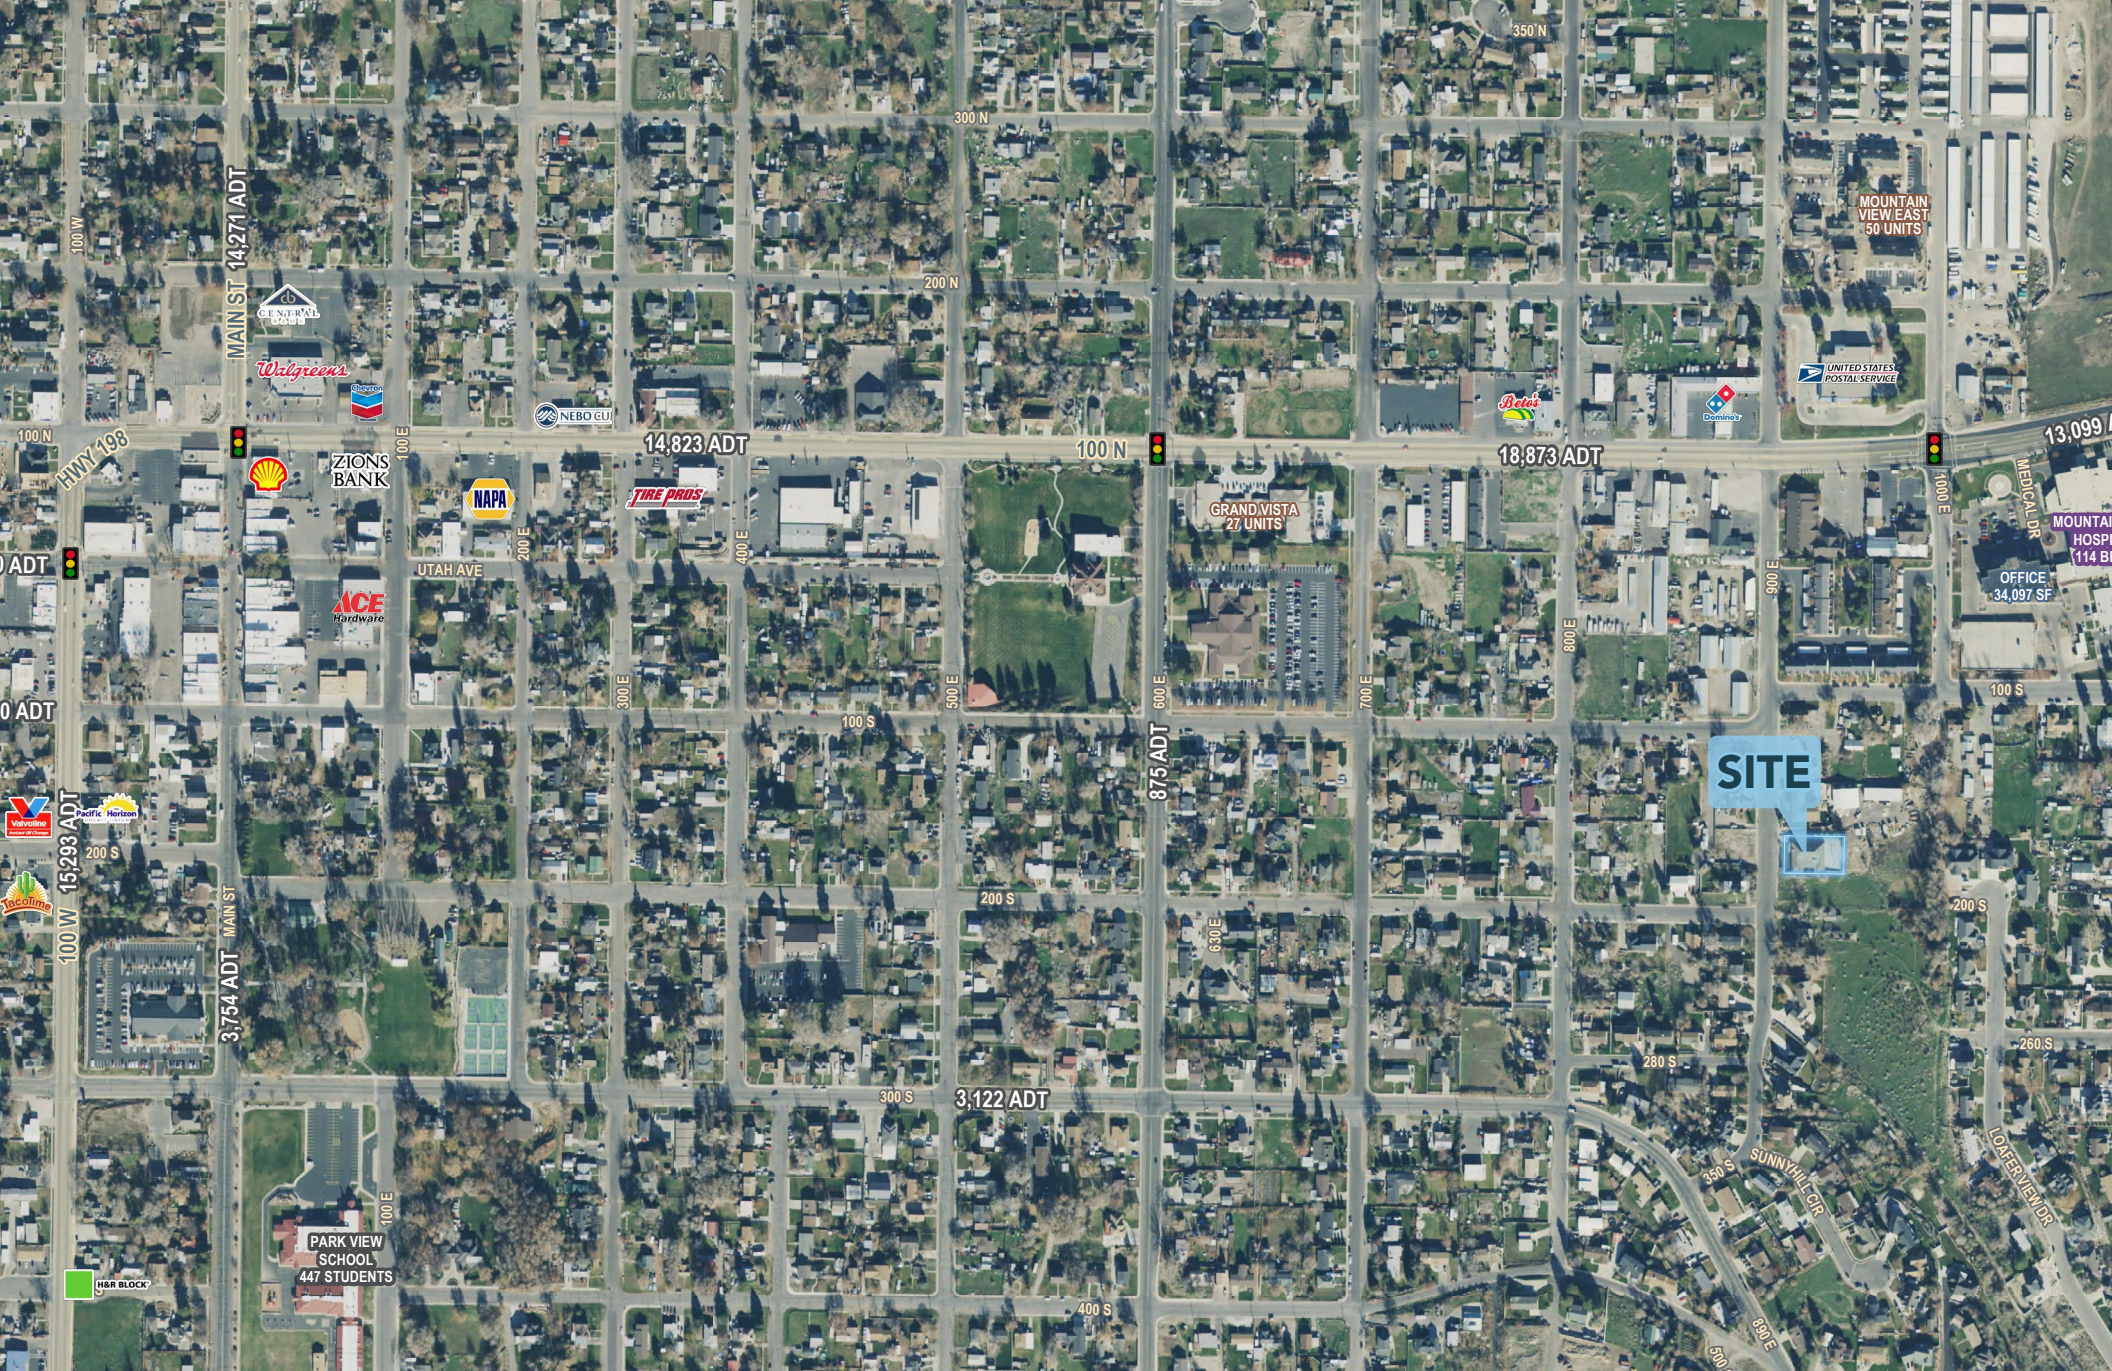

SITE

MCSEAN THOMPSON

mthompson@mtwest.com

direct 801.850.5945

[View Profile](#)

MOUNTAIN WEST
COMMERCIAL REAL ESTATE

**FULL SERVICE
COMMERCIAL REAL ESTATE**

312 East South Temple

Salt Lake City, Utah 84111

Office 801.456.8800

www.mtnwest.com