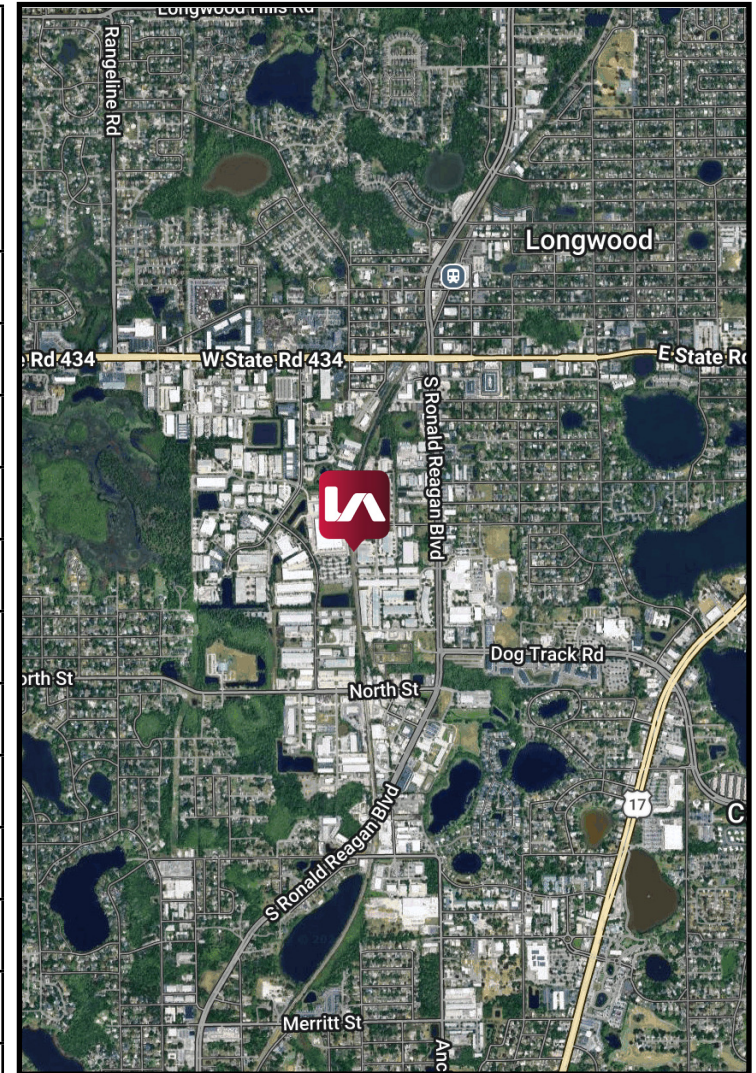

FOR LEASE

AMERICAN INDUSTRIAL CENTER

1200 CHARLES STREET | LONGWOOD, FL 32750

32,714 SF OF SPACE AVAILABLE

LOCATION

American Industrial Center sits in the heart of Longwood's established industrial corridor, just off South Ronald Reagan Boulevard and strategically positioned between State Road 434 and State Road 436, two of the area's primary east-west thoroughfares. The site offers convenient connectivity to Interstate 4 (I-4) the major regional interstate linking Orlando, Sanford, and beyond as well as direct access to surrounding Seminole County markets and central Florida's broader transportation network.

Ryan Griffith
Senior Vice President/Principal
rgriffith@lee-associates.com
D 908.208.4774

ACCESS:	Charles Street to Ronald Reagan Boulevard (SR 427) Charles Street to US Highway 17-92 Direct access to Ronald Reagan Blvd Immediate access to SR 434 Convenient access to I-4
BUILDING TYPE:	Front Load
SUITE SIZE:	±32,714 SF
OFFICE SF:	±3,480 SF
CLEAR HEIGHT:	22' Average
PEAK HEIGHT:	29'
BUILDING DEPTH:	220'
CONSTRUCTION:	Precast Metal and Concrete
CAR PARKING SPACES:	0.86/1,000 SF
DOORS:	4 Dock High Doors and 2 Ramped Doors
FIRE PROTECTION:	Wet Sprinklers
ELECTRICAL SERVICE:	Heavy Power - 3 Phase
ZONING:	High Industrial