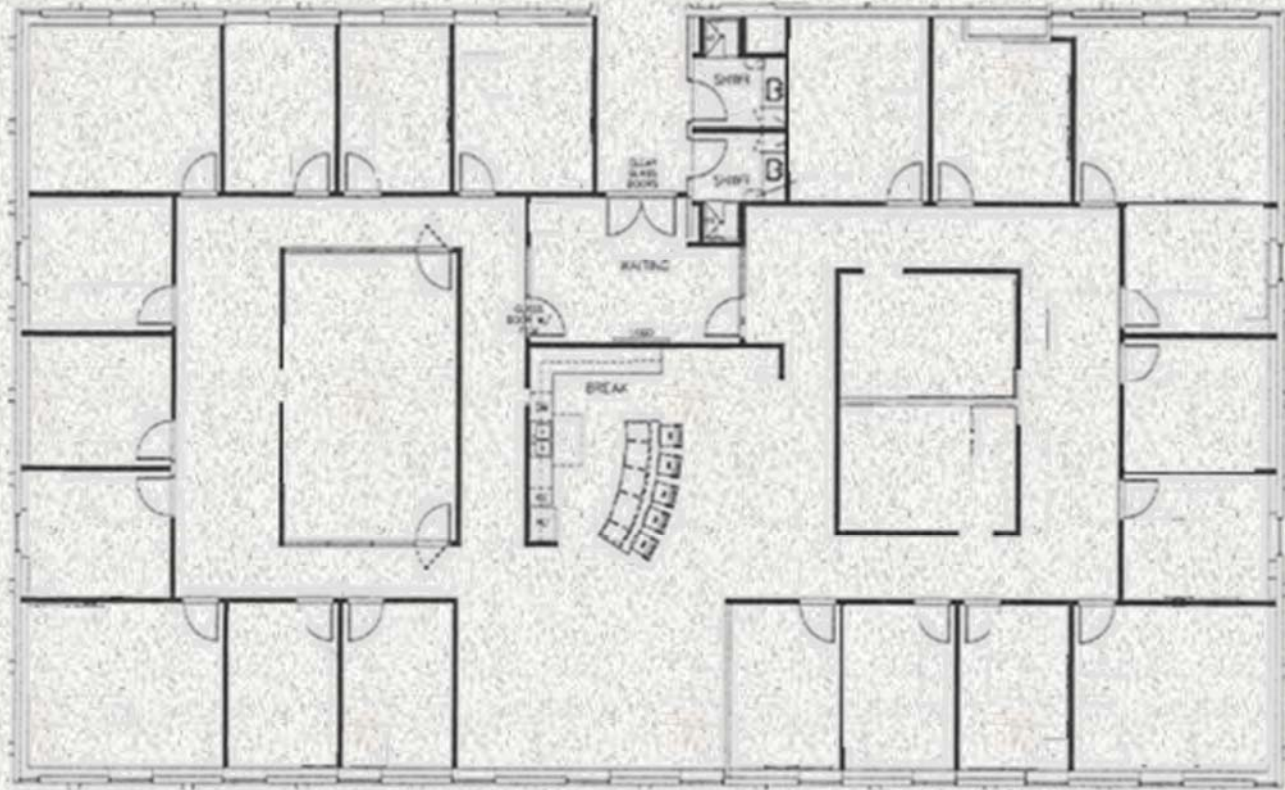

Fox Plaza Office

5416 S. Yale, Tulsa, Oklahoma

Suite 300
7,312 Sq. Ft.

- Reception
- 20 Offices
- Conference Room
- Kitchen
- 2 Showers

For additional information contact
Paul Wilson
at 918-629-9446 or
email paul@tfptulsa.com
www.tfptulsa.com