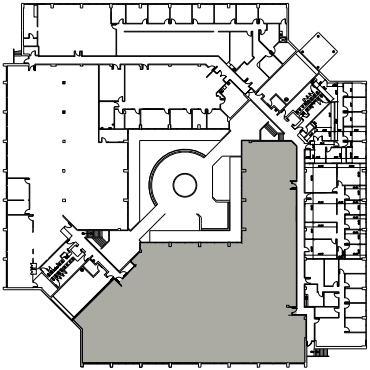

Horizon
at Tampa Bay Park
4511 North Himes Avenue
Tampa, Florida 33614

Suite 200
15,706 SF

Laurie Alden
(813) 876-7000

Disclaimer: The above floor plan is not to scale.
The available space shown is believed to be correct but is subject to change.