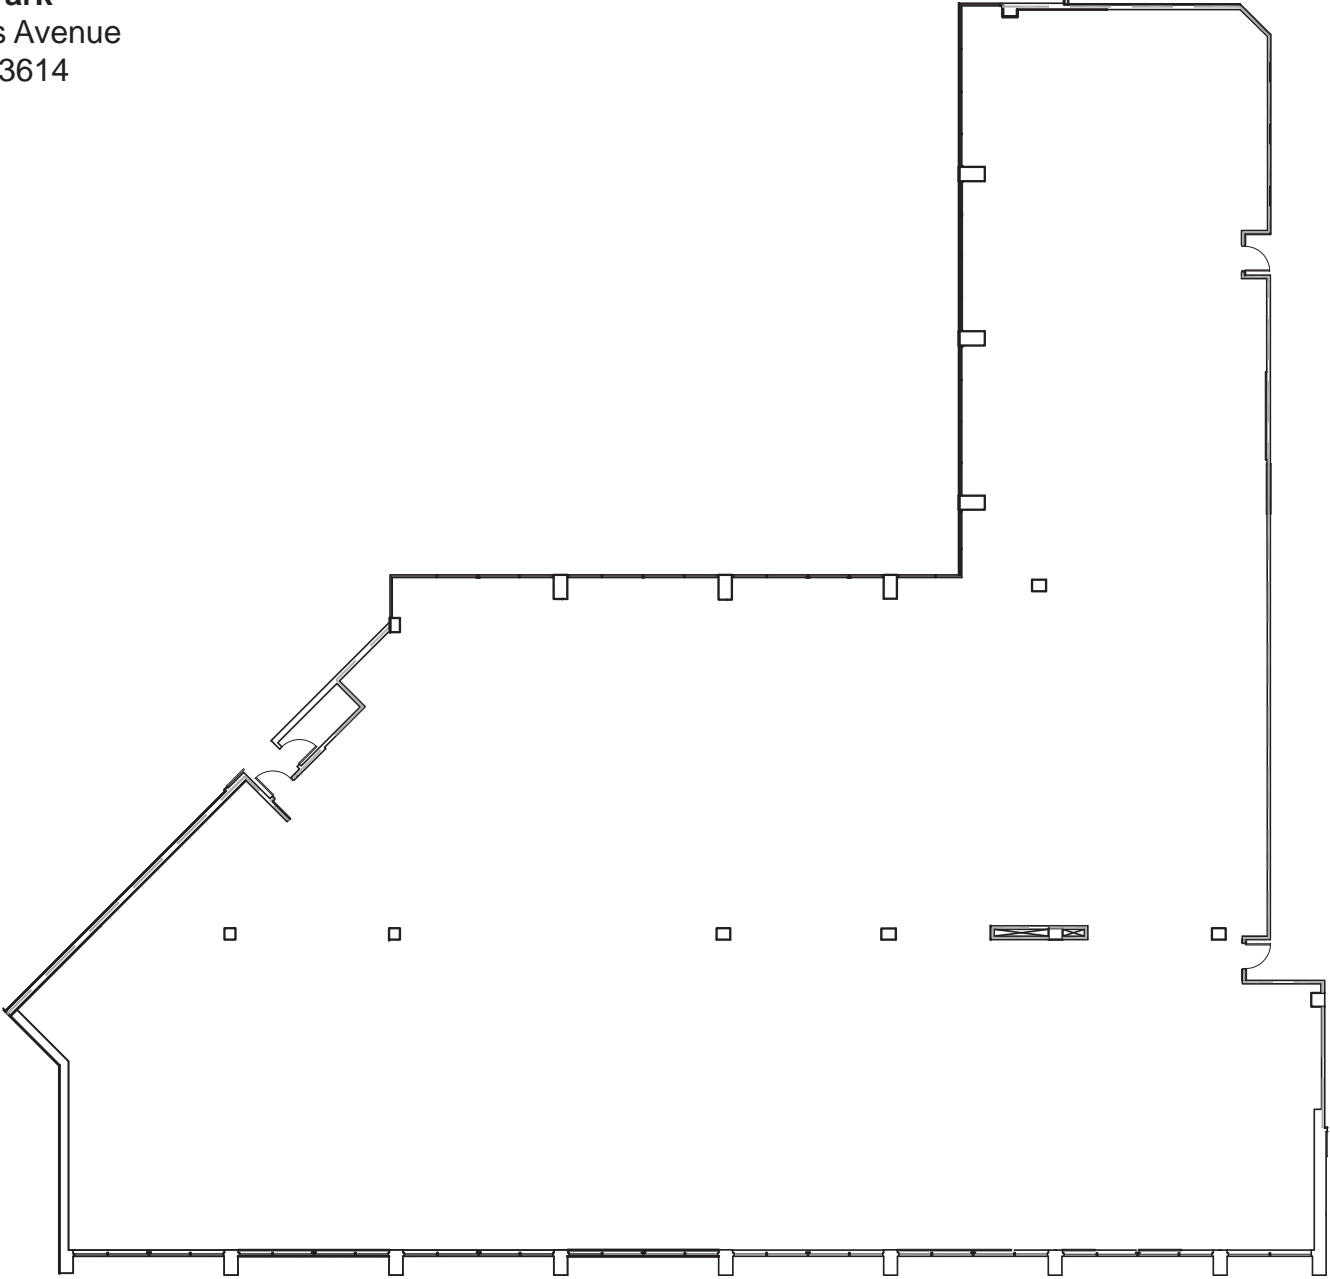

Horizon
at Tampa Bay Park
4511 North Himes Avenue
Tampa, Florida 33614

Suite 200
15,706 SF

Laurie Alden
(813) 876-7000

Disclaimer: The above floor plan is not to scale.
The available space shown is believed to be correct but is subject to change.