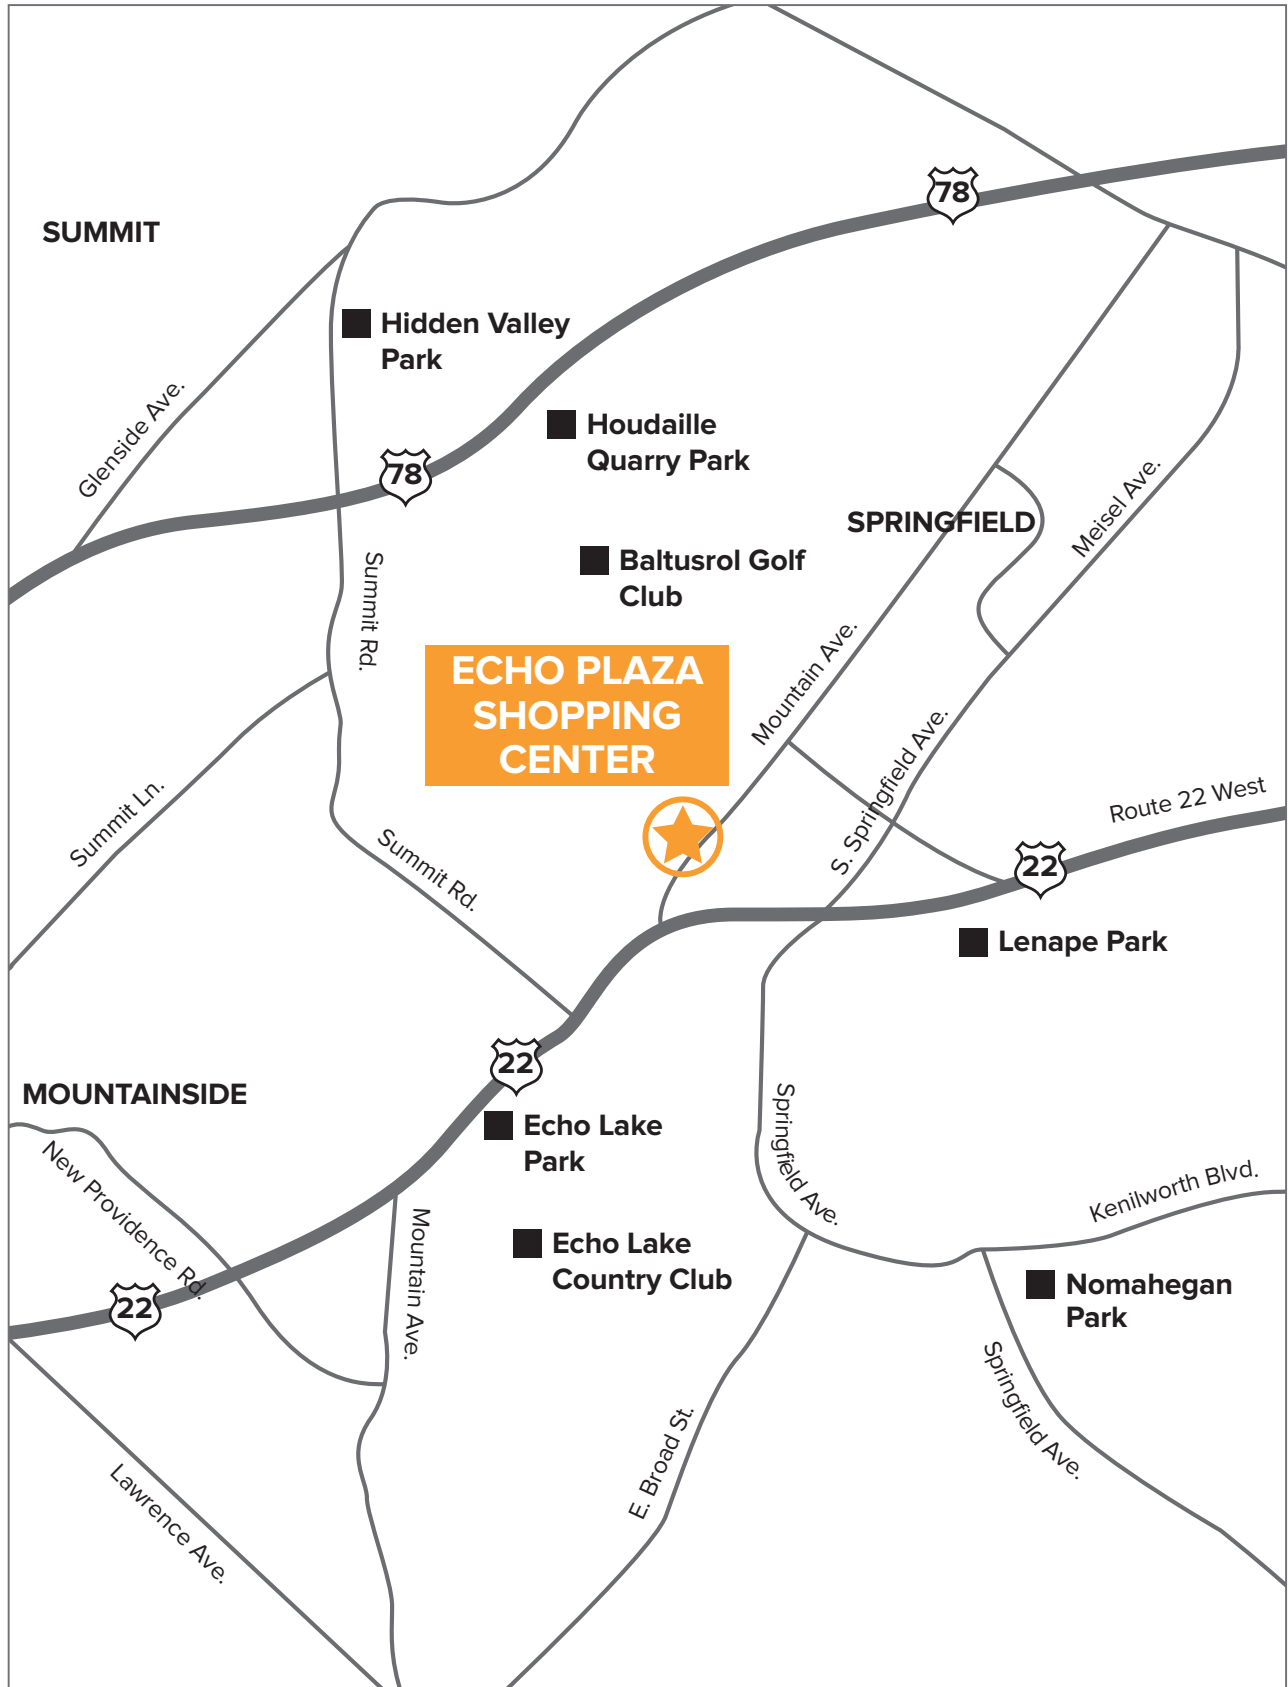

ECHO PLAZA SHOPPING CENTER

901 Mountain Avenue | Springfield | Union County | New Jersey