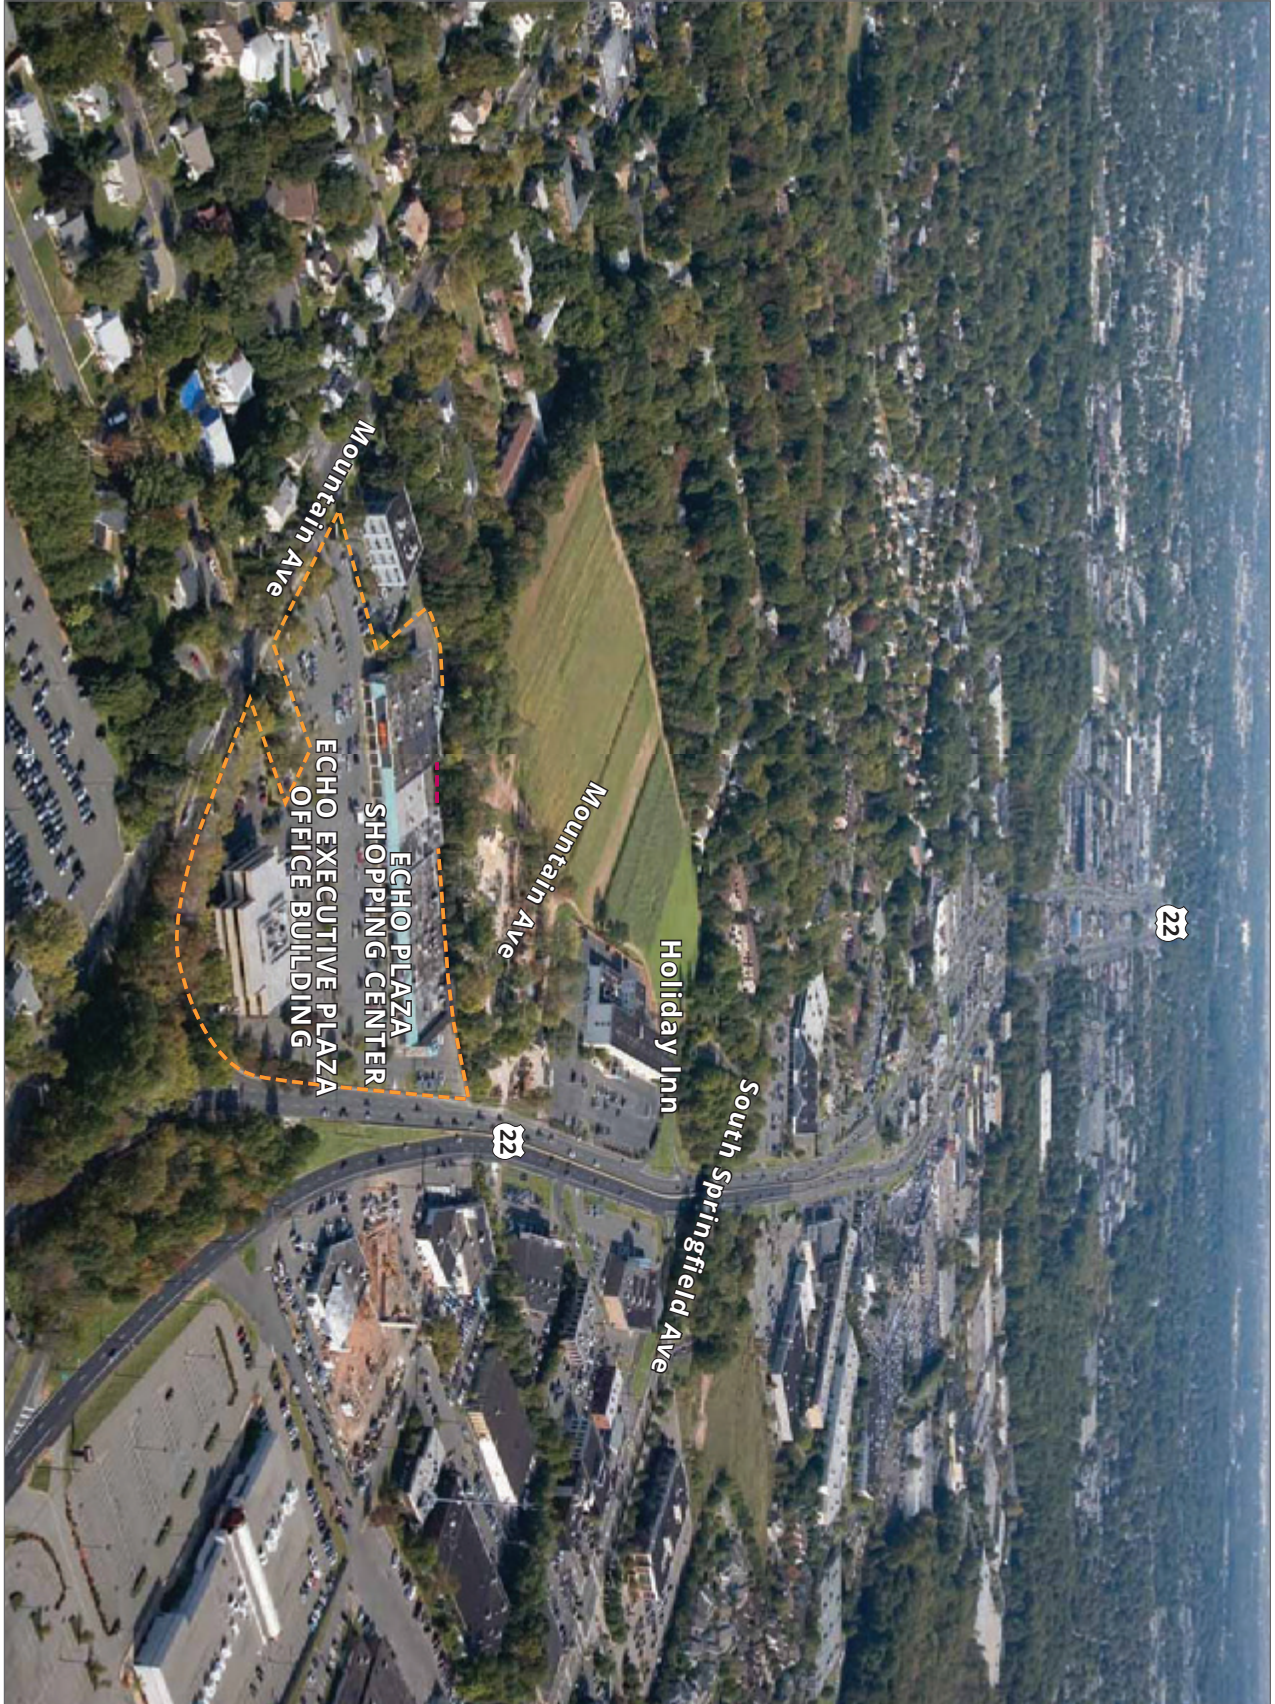

ECHO PLAZA SHOPPING CENTER

901 Mountain Avenue | Springfield | Union County | New Jersey