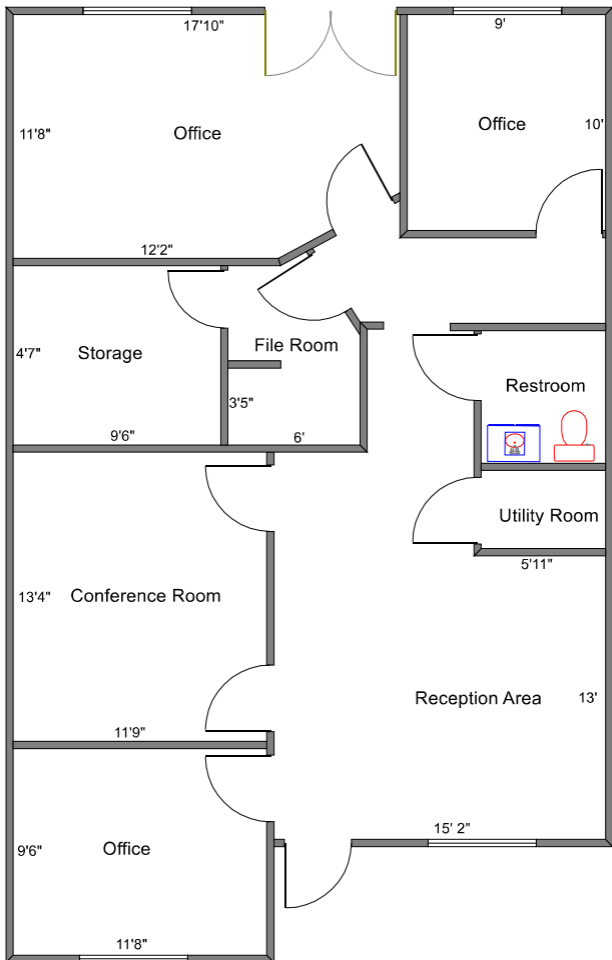

- Advance Rent: Minimum one (1) month of Base Rent

2

100 Owings Court
Reisterstown, MD 21136
Suite 3
1,273sf +/-

Notes:
Not drawn to scale
Dimensions are approx.

100 Owings Court
Reisterstown, MD 21136
Suite 11
1,273sf+/-

Notes:
Not drawn to scale
Room sizes are approximate

100 Owings Ct, Reisterstown, MD 21136

Owings Court Professional Building is a well maintained modern 2 story office building. Each suite has Individually controlled HVAC.