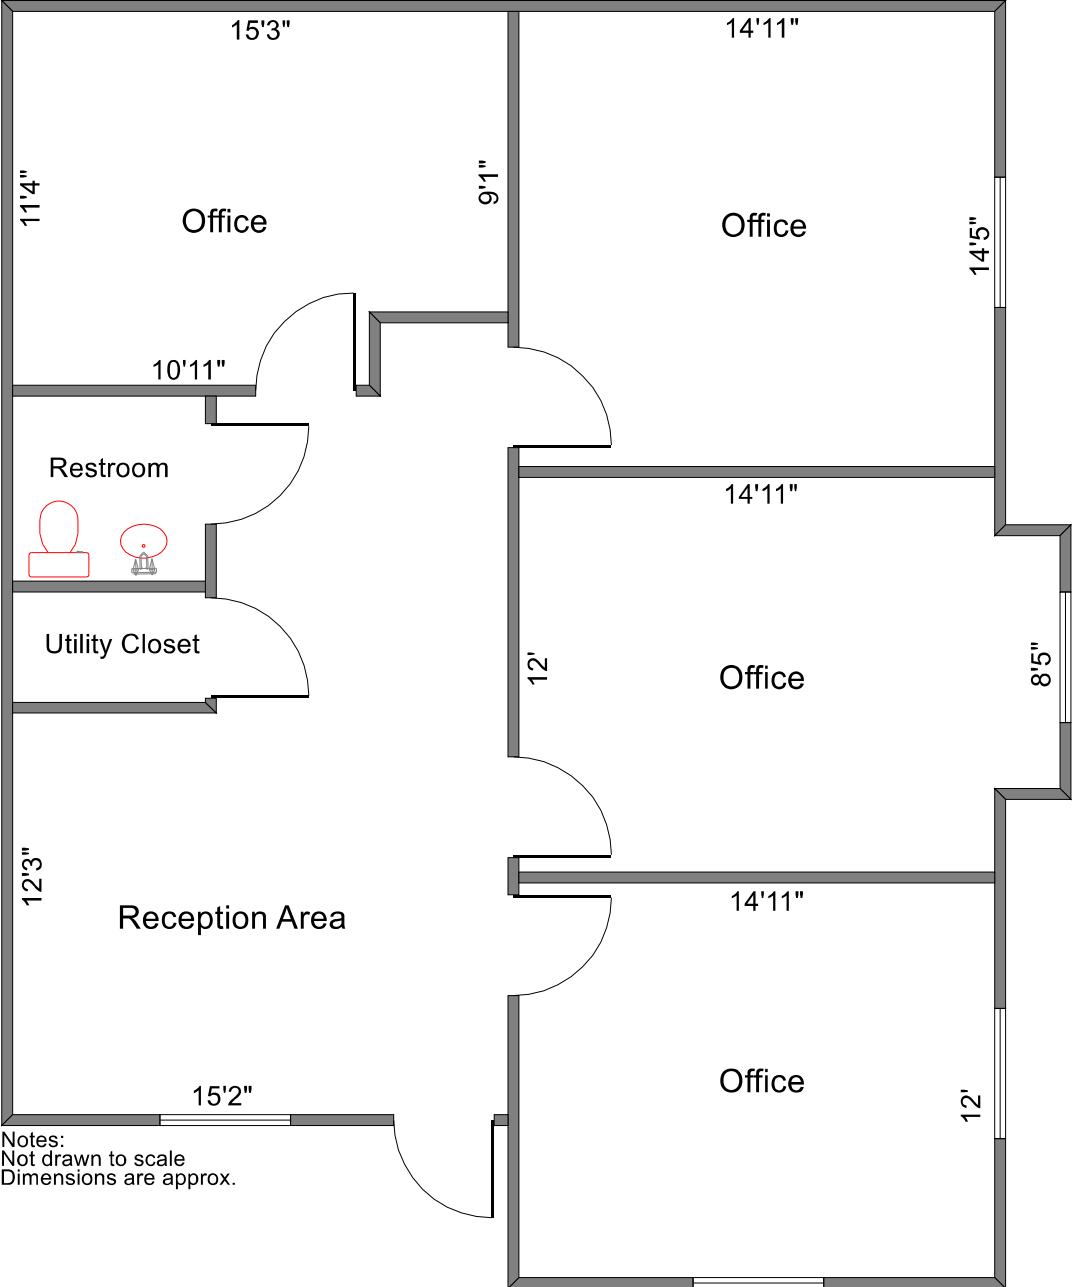

Suites Available: 2nd Flr #1, #3, & #11

Space Available	Ste 3: 1,273 SF; Ste 11 +/- 1,273 SF.
Rental Rate	2nd floor \$15.00 /SF/YR
Date Available	Now
Service Type	Modified Gross
Built Out As-Is	Standard Office See floor plans
Space Use	Office
Lease Term	Min 2-3 years

- Advance Rent: Minimum one (1) month of Base Rent

2

100 Owings Court
Reisterstown, MD 21136
Suite 3
1,273sf +/-

Notes:
Not drawn to scale
Dimensions are approx.

100 Owings Court
Reisterstown, MD 21136
Suite 11
1,273sf+/-