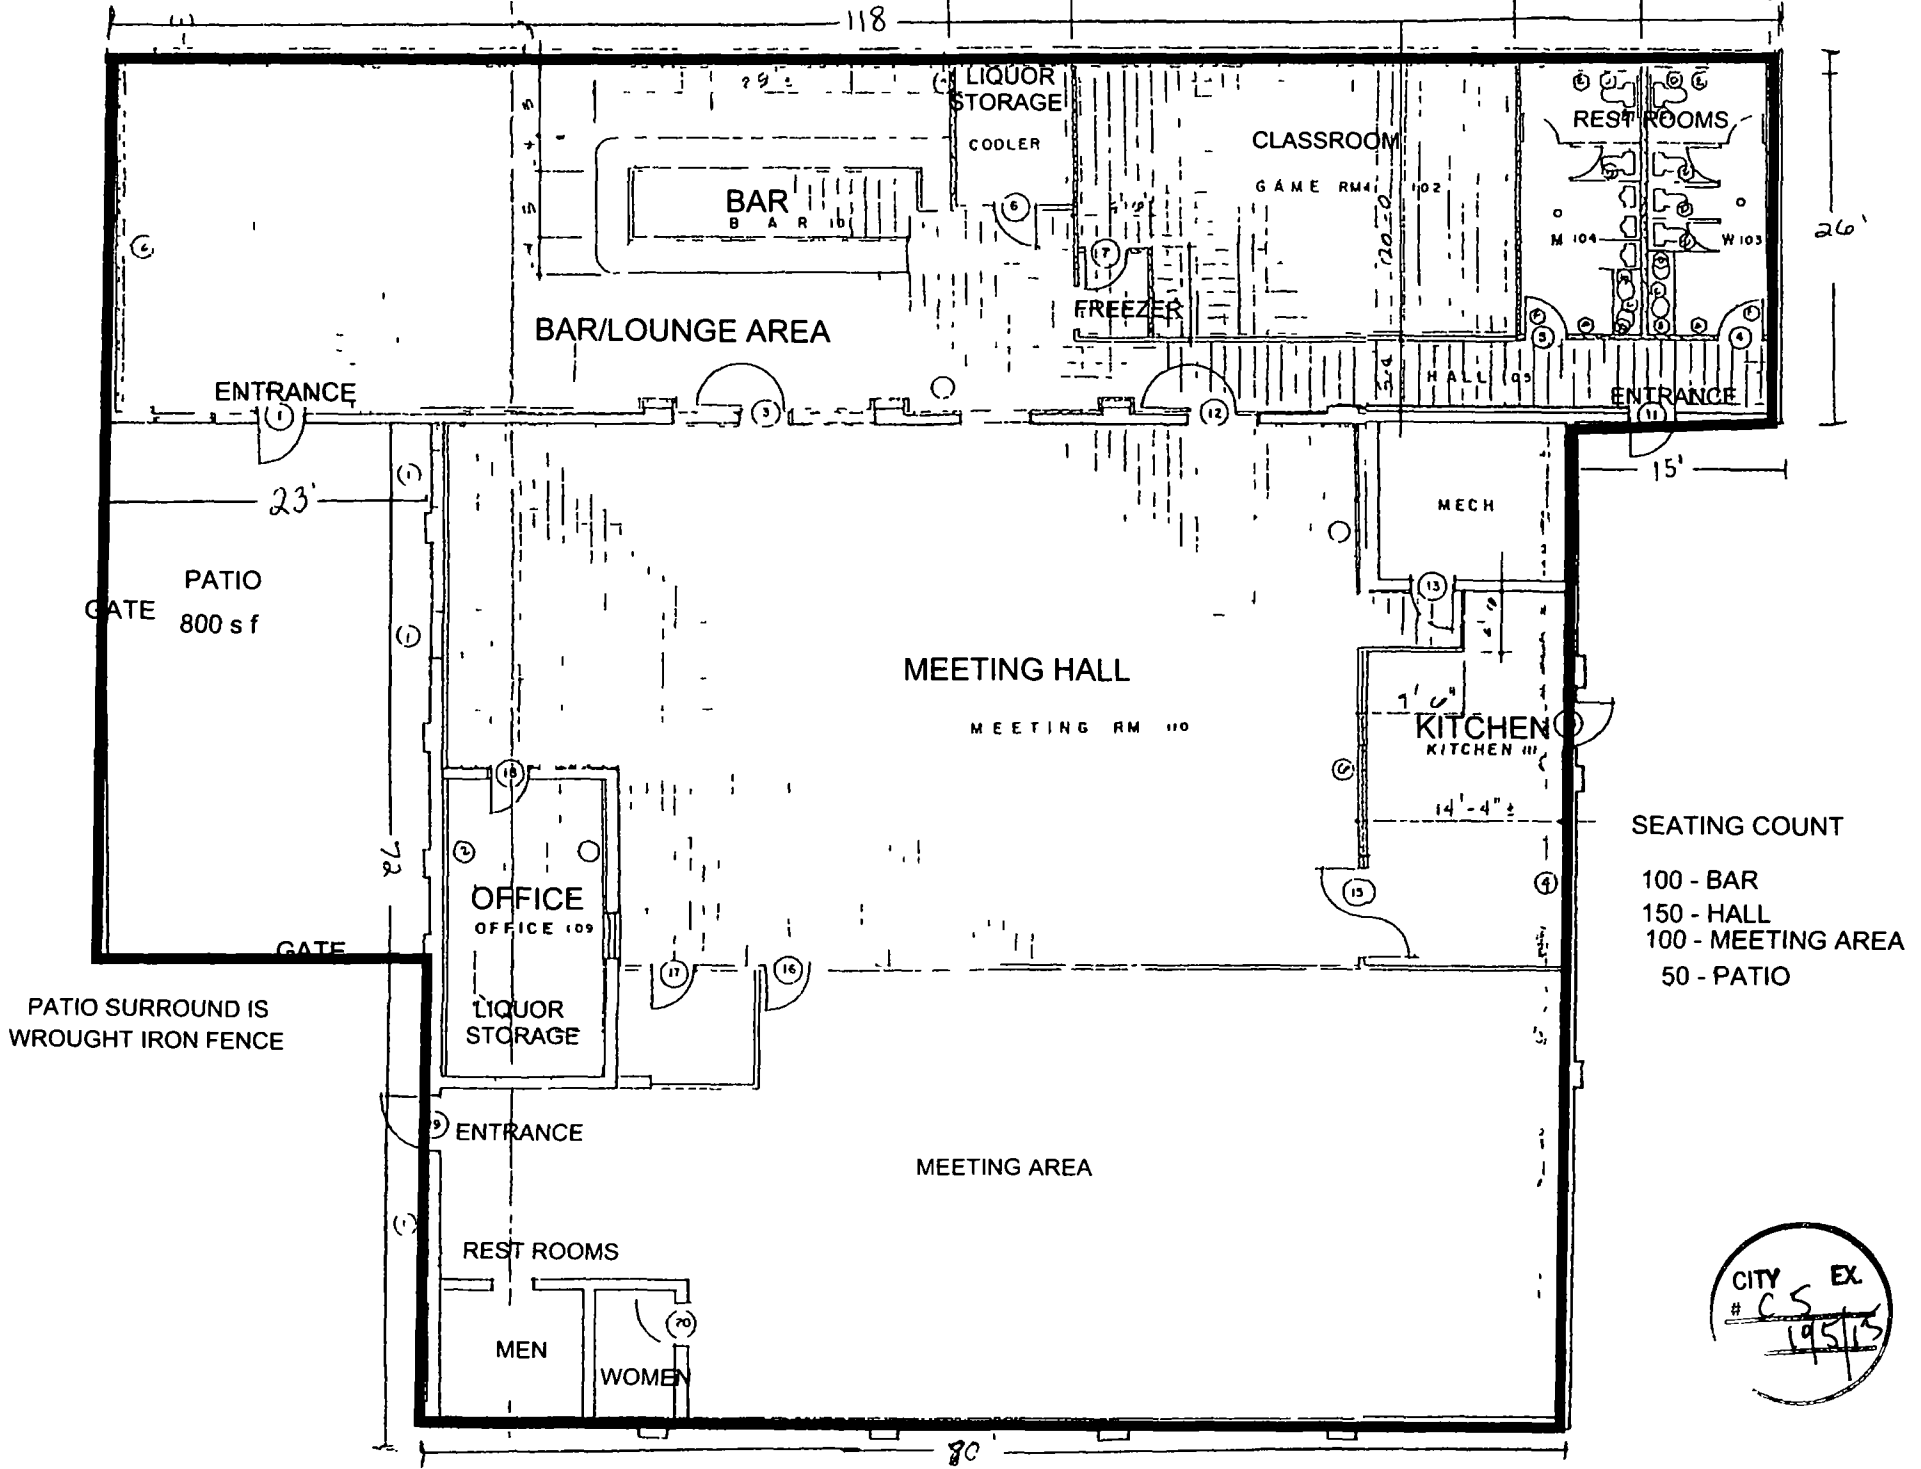

---NORTH---

118

26'

15'

23'

72

80

SOUTH DENVER V F W POST #2461, 1350 S BROADWAY, DENVER CO 80210

8,919 SF