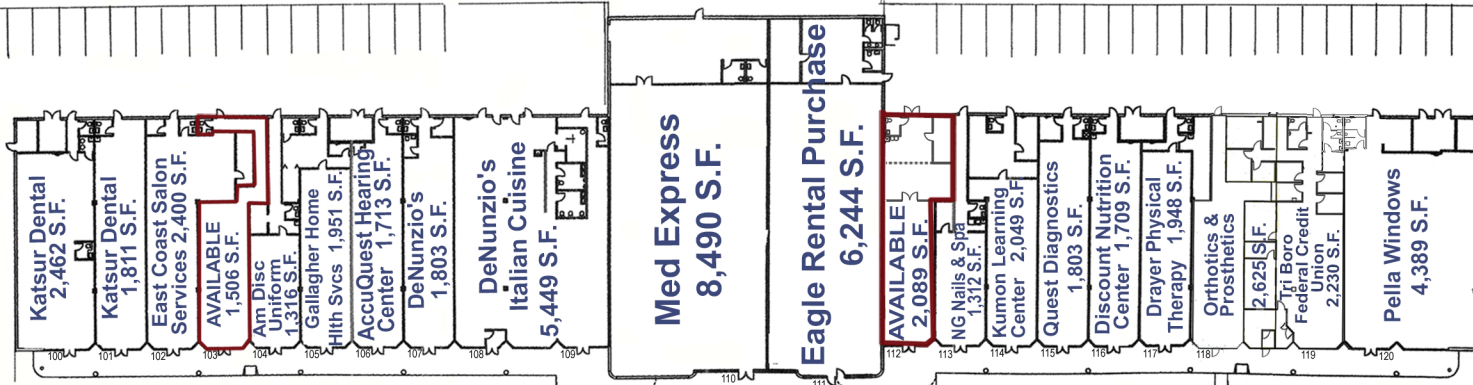

MOSSIDE VILLAGE SHOPPING CENTER

2644 Mosside Boulevard (Route 48)
Monroeville, Allegheny County, PA

Parking

Parking

Parking

Traffic Signal

Mosside Boulevard Route 48