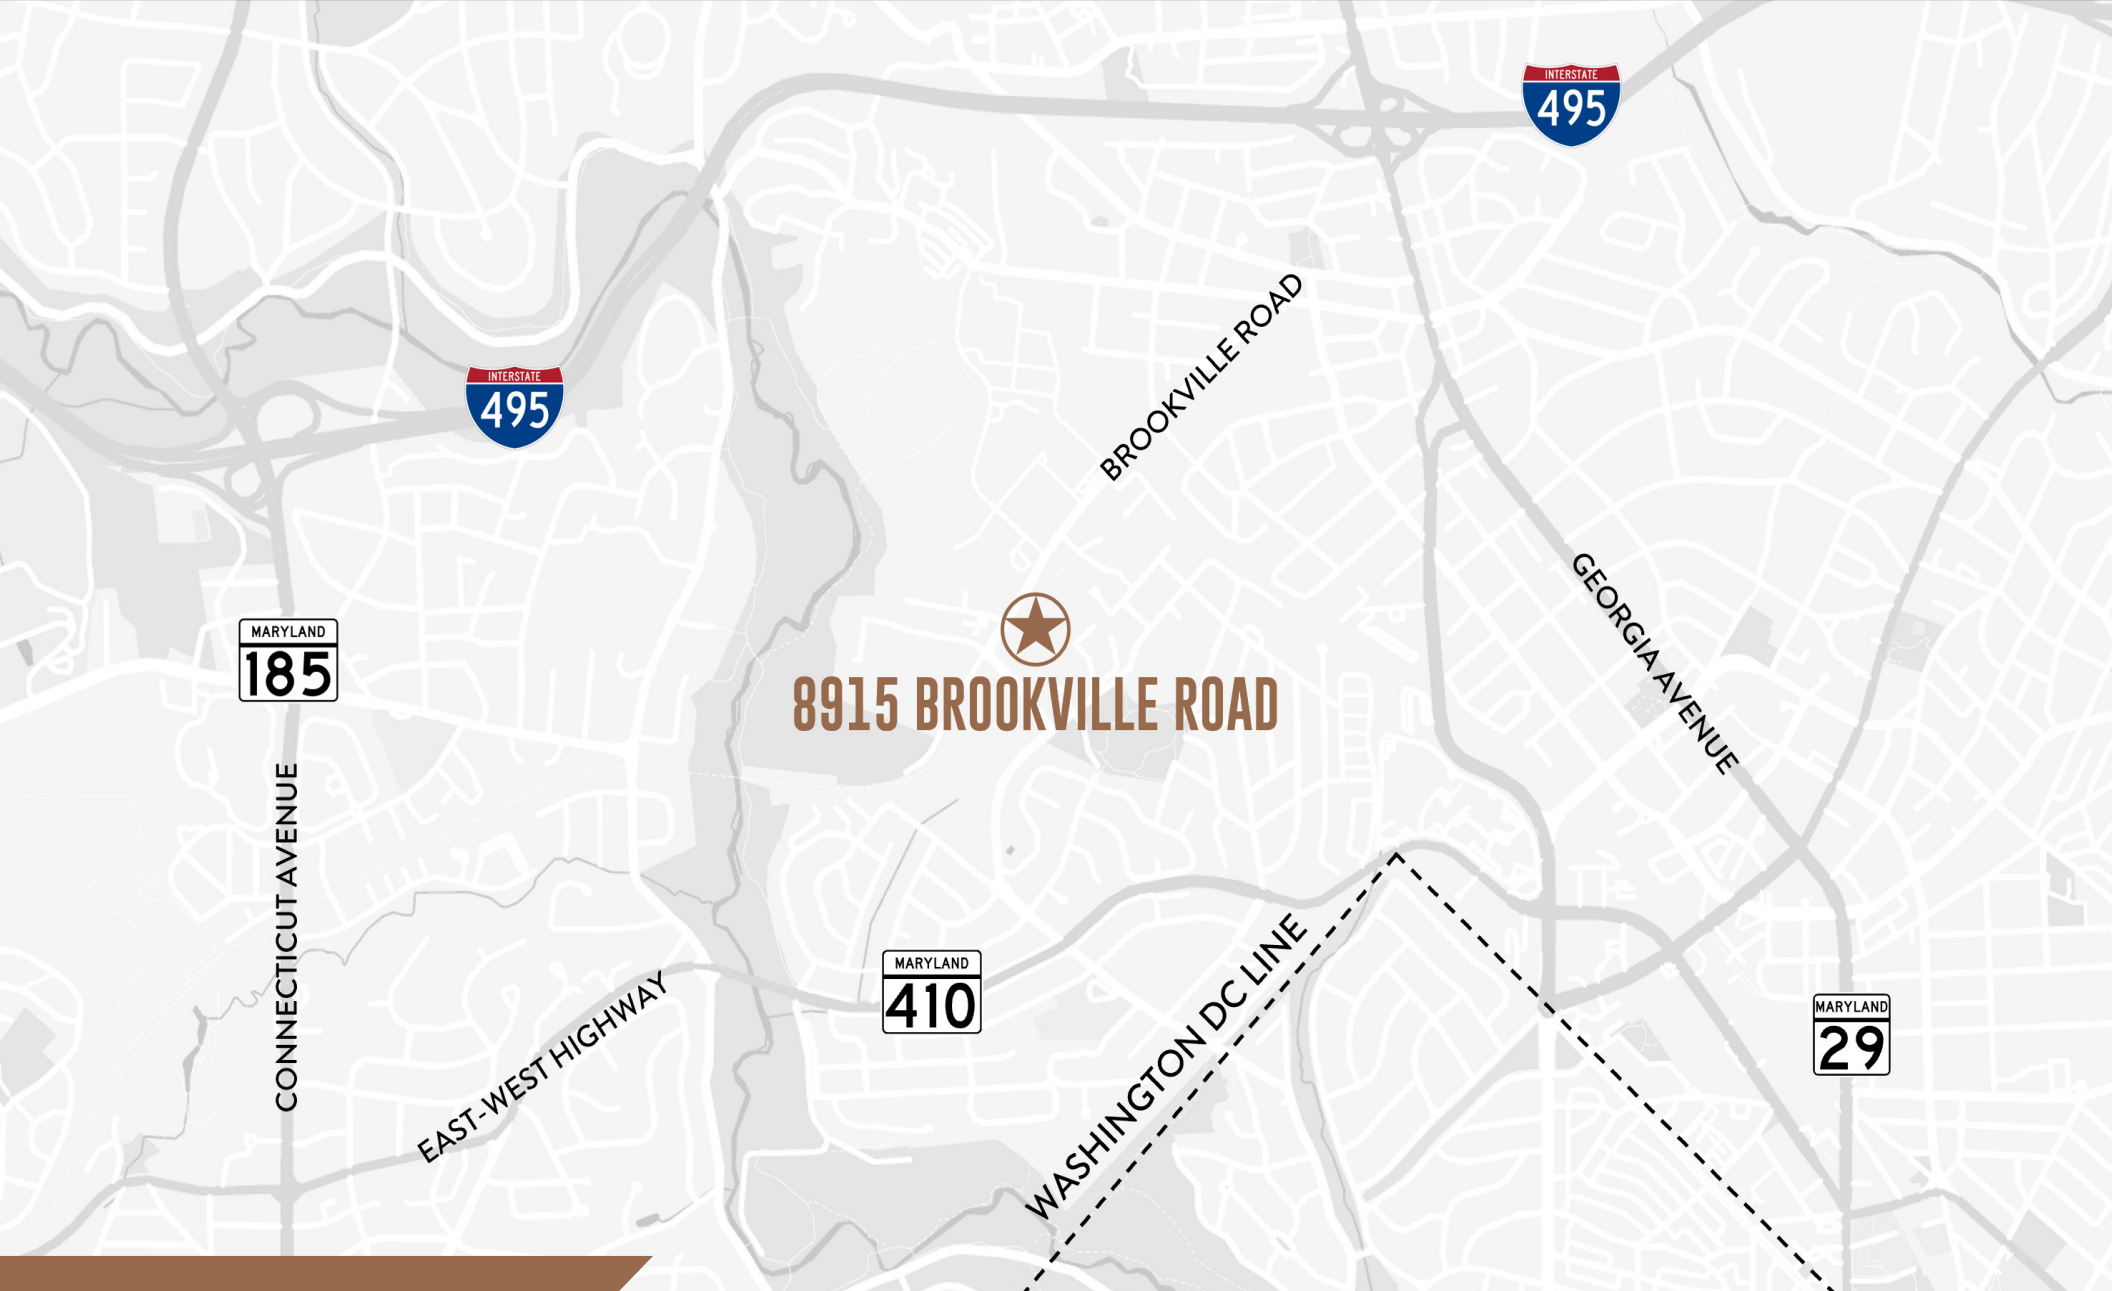

LOCATION

CONOR COAKLEY
301.614.8882
conorc@donohoe.com

DONOHUE