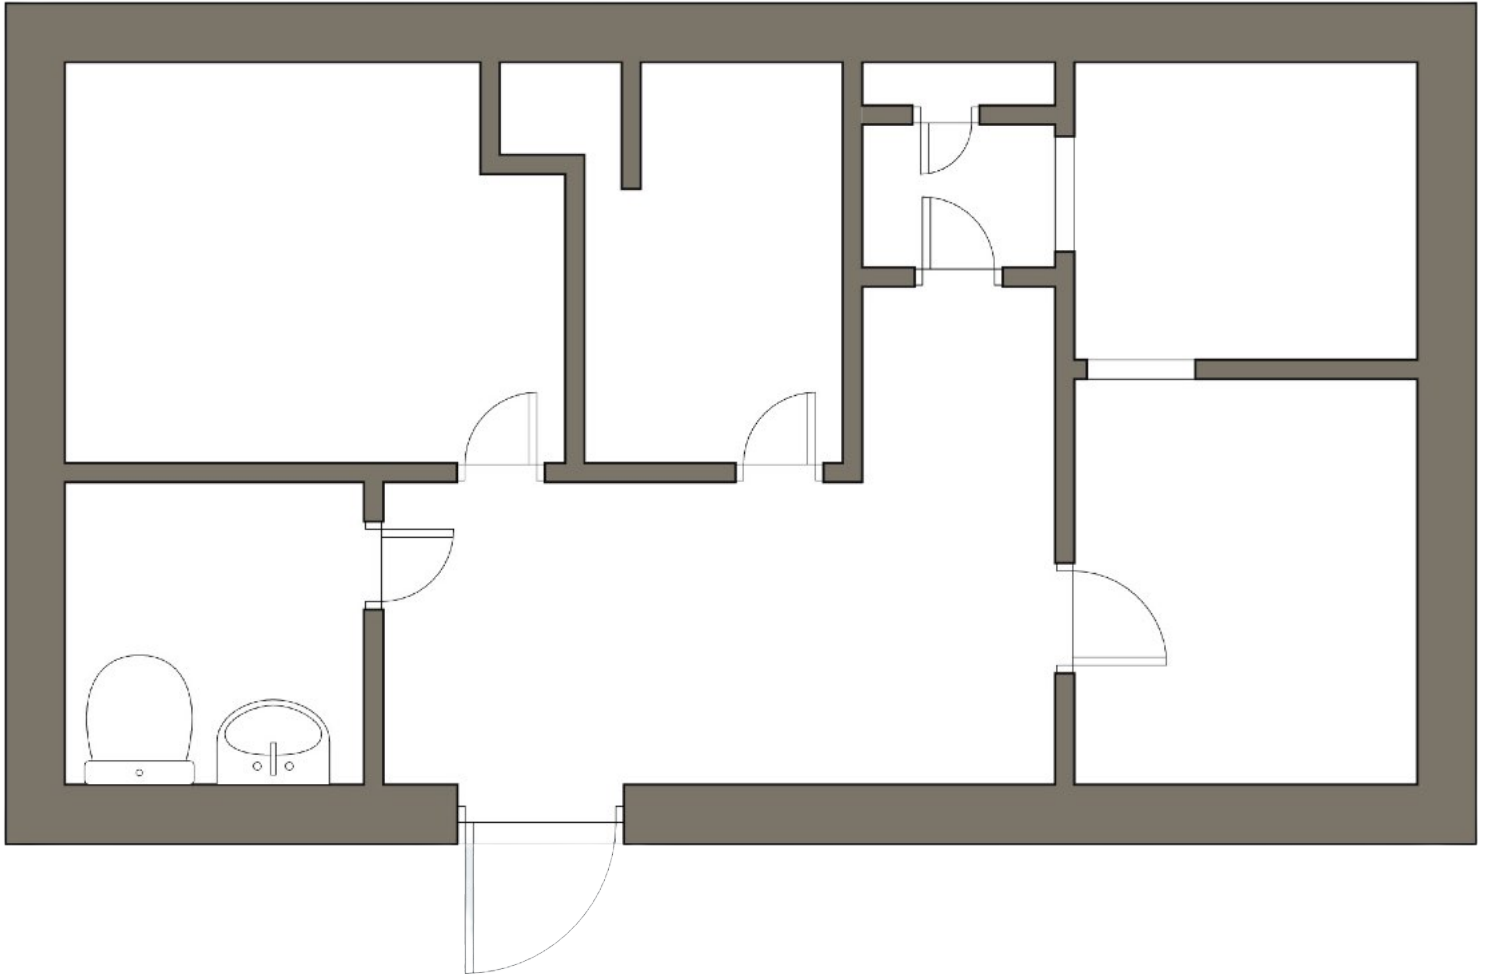

john@demarcogroup.com

www.DeMarcoGroup.com

1901 Harrison Street, Hollywood FL, 33020

THE DEMARCO[®]
REAL ESTATE GROUP

UNIT 218:

PRICE: \$18/SF NNN + \$8/SF CAM
SIZE: 700 SF

THE DEMARCO REAL ESTATE GROUP™

Office: (954) 453-1000