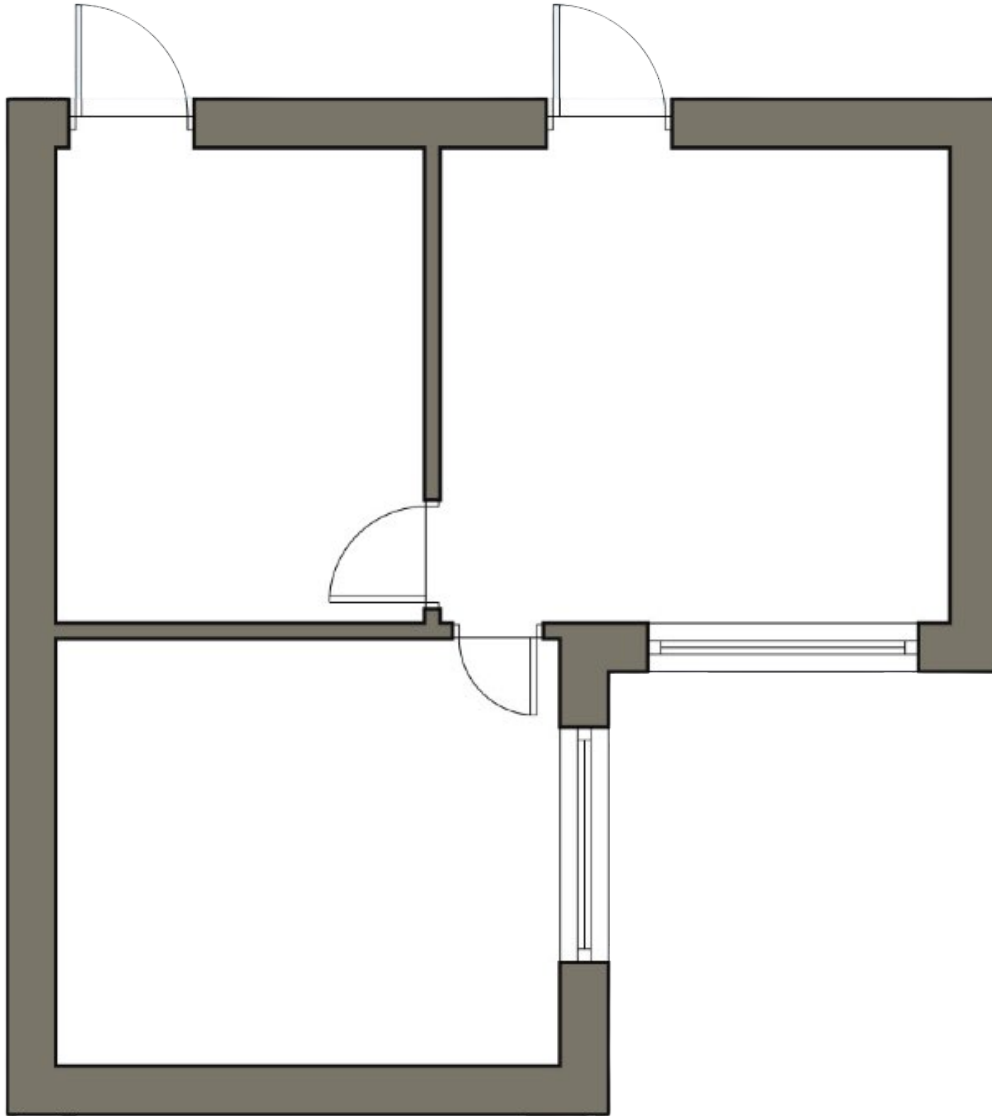

THE DEMARCO REAL ESTATE GROUP™

Office: (954) 453-1000

john@demarcogroup.com

www.DeMarcoGroup.com

1901 Harrison Street, Hollywood FL, 33020

UNIT 215:

PRICE: \$18/SF NNN + \$8/SF CAM
SIZE: 700 SF

THE DEMARCO REAL ESTATE GROUP™