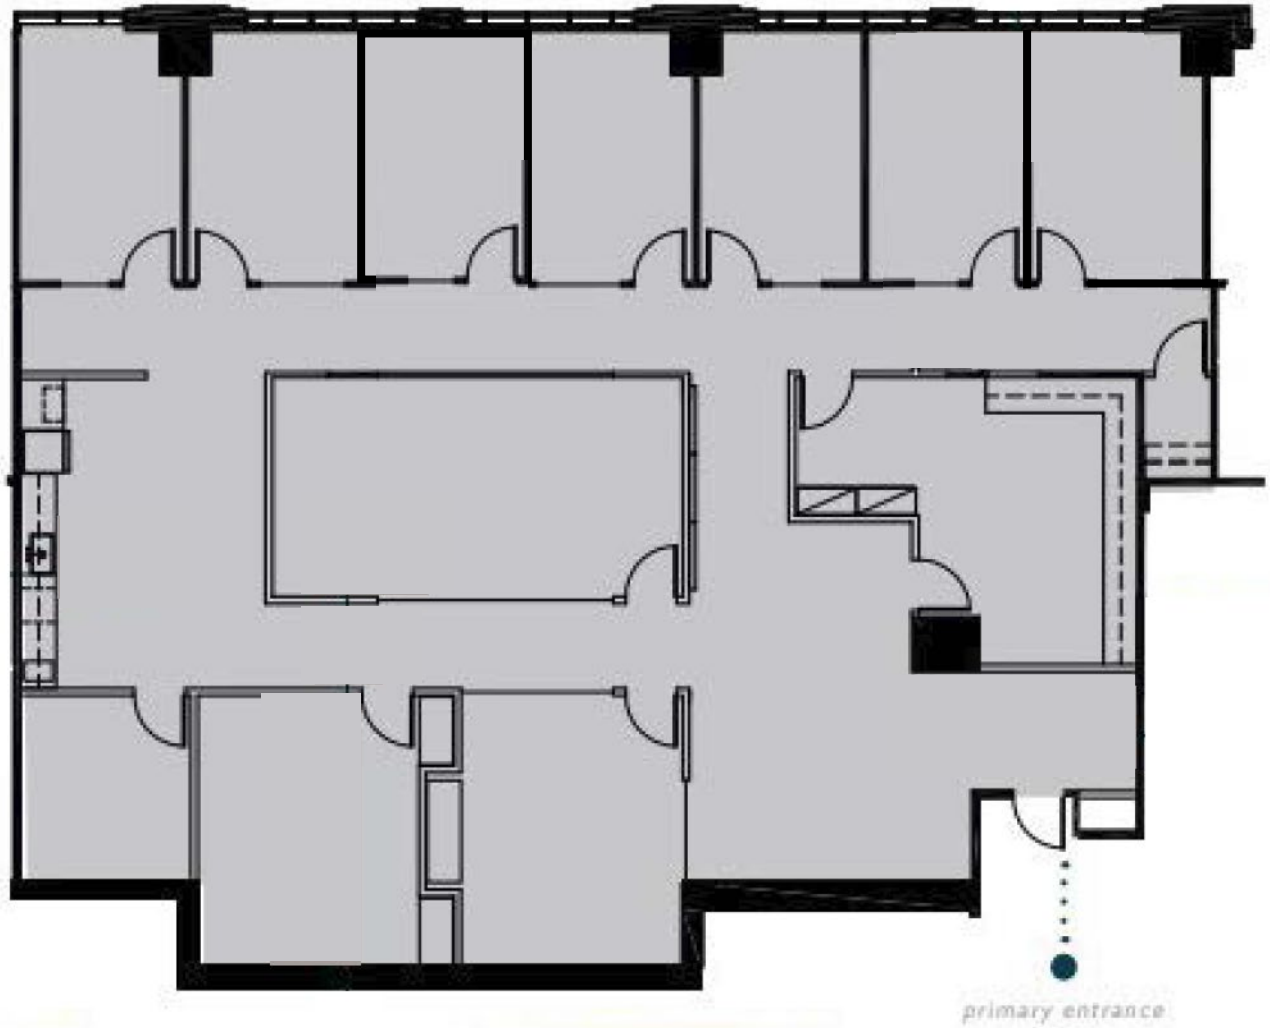

Office For Sublease

1180 West Peachtree Street
Atlanta, GA 30309

Chris Godfrey
Principal
+1 404 865 3678
chris.godfrey@avisonyoung.com

Monica Speak
Vice President
+1 404 454 1904
monica.speak@avisonyoung.com

Rick Nash
Principal
+1 404 444 0179
rick.nash@avisonyoung.com