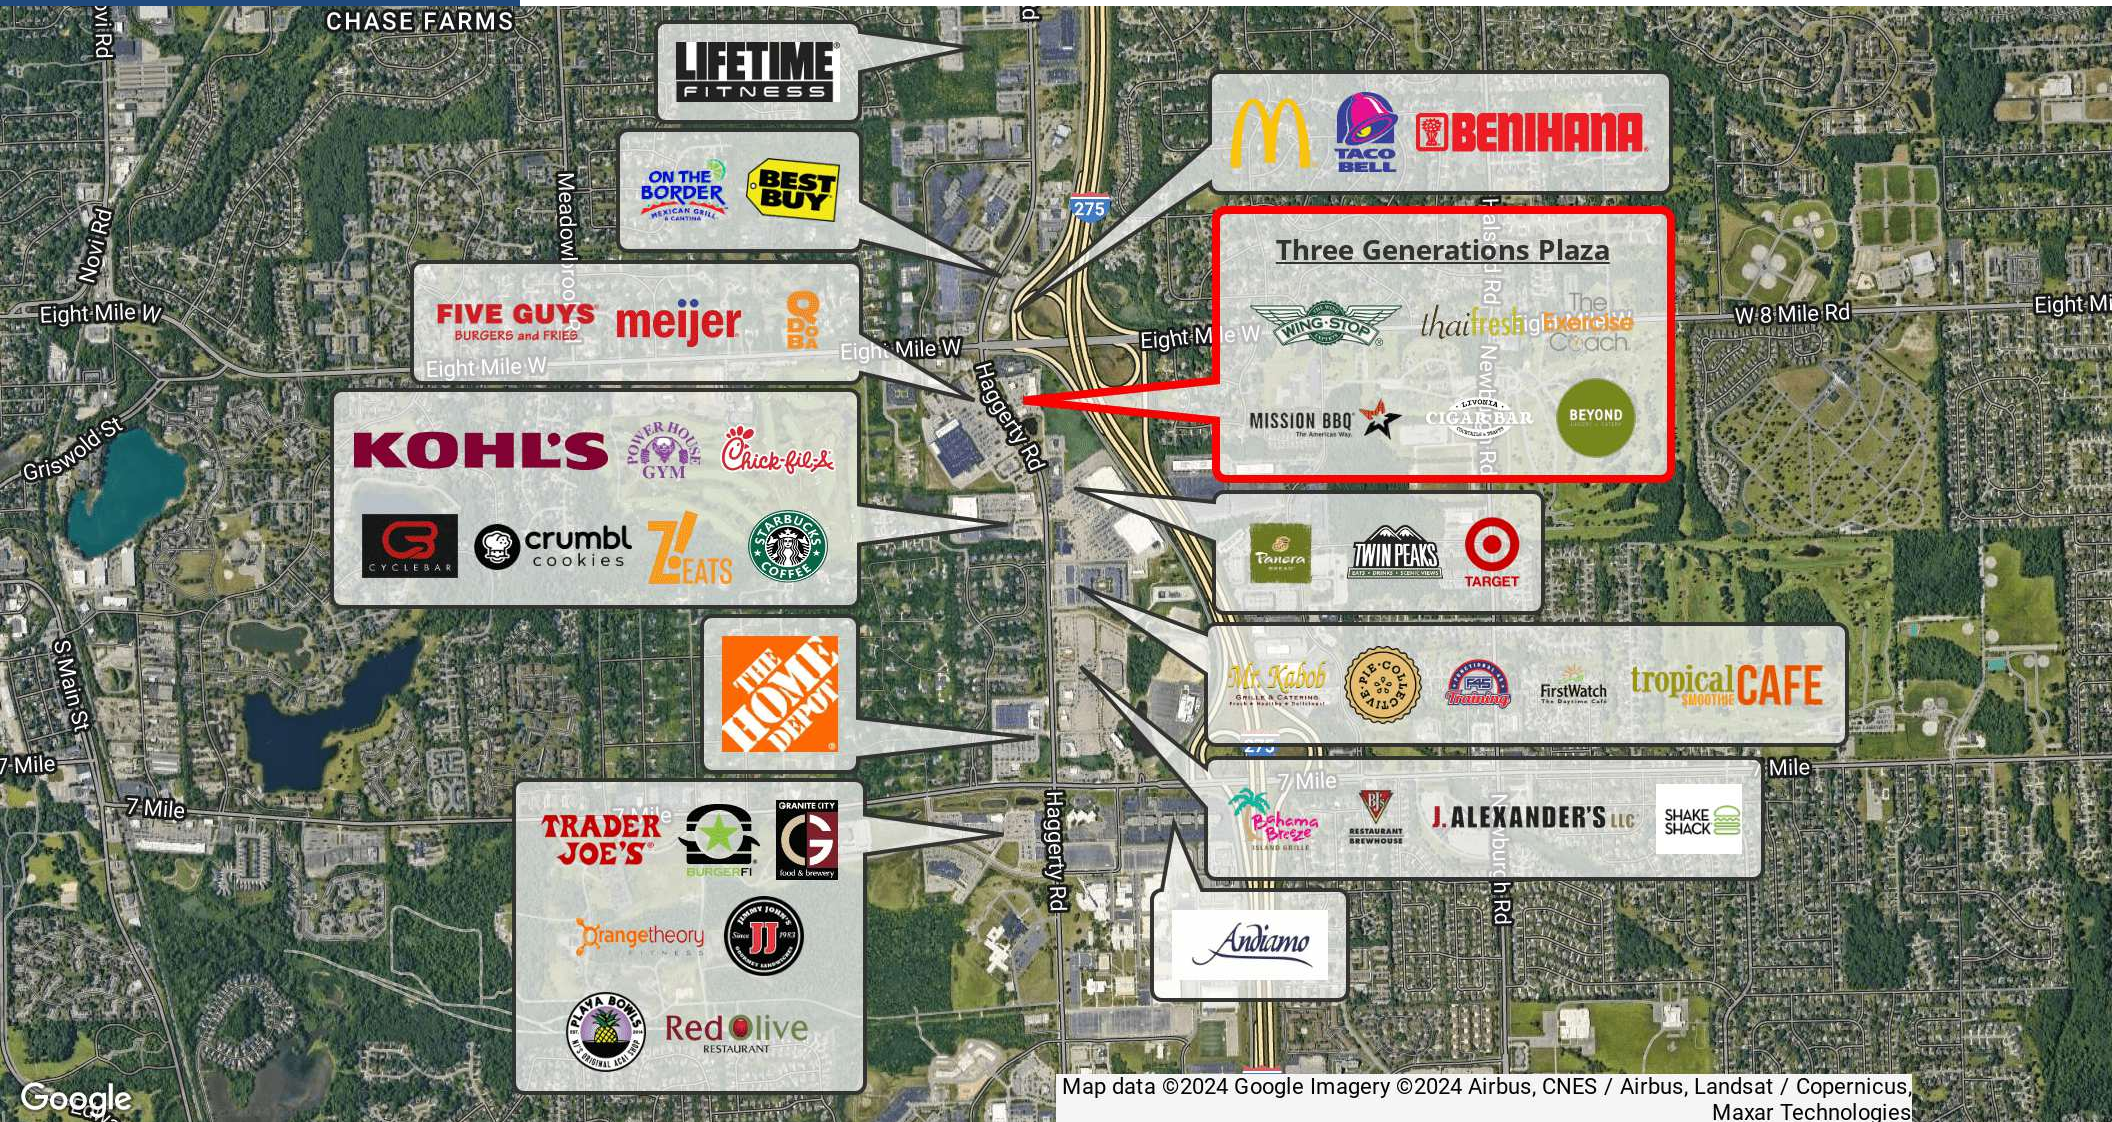

# THREE GENERATIONS PLAZA

20420-20550 HAGGERTY ROAD, NORTHVILLE, MI 48167

TRADE AERIAL

Map data ©2024 Google Imagery ©2024 Airbus, CNES / Airbus, Landsat / Copernicus, Maxar Technologies

GREG NEWMAN

248.406.7113  
gnewman@keystonecres.com