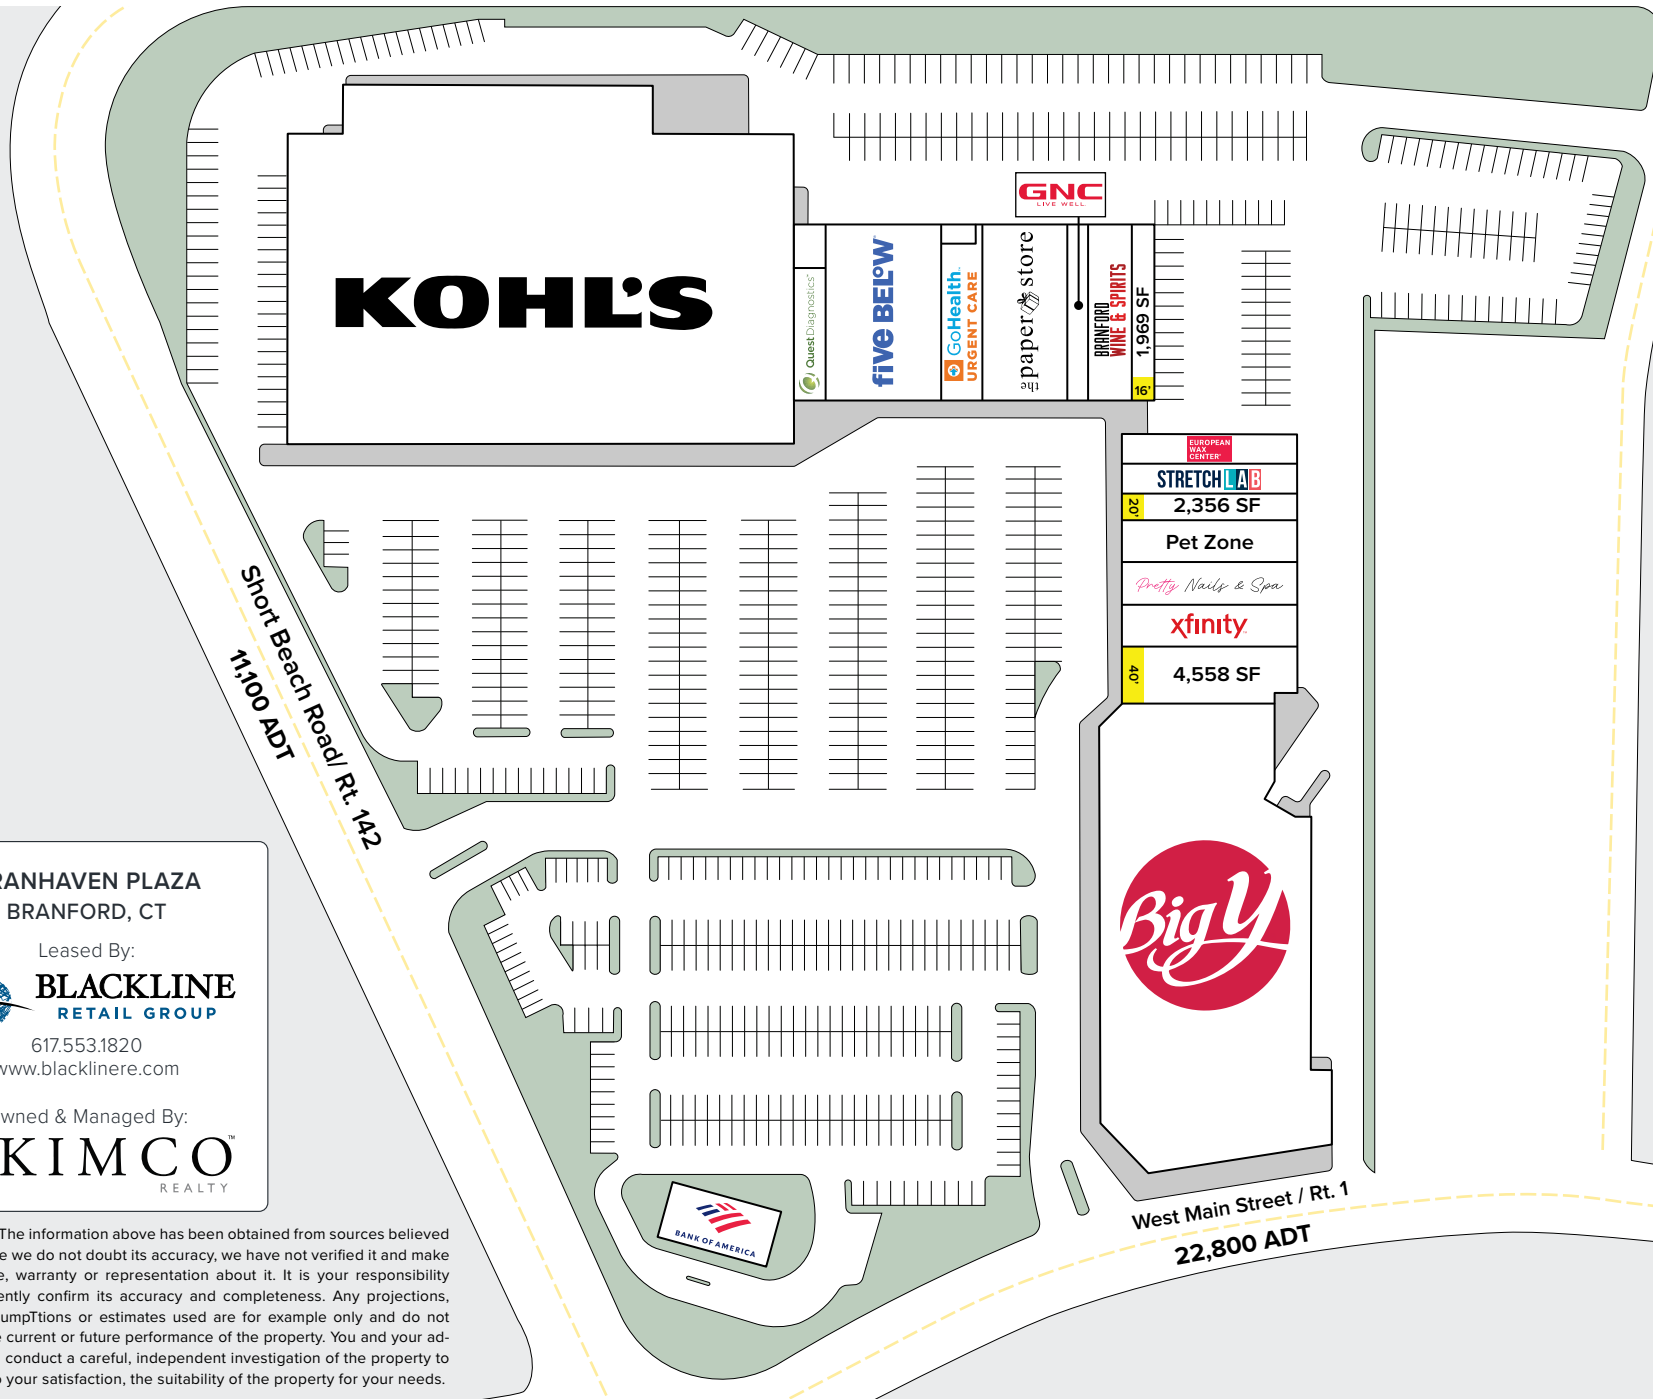

BRANHAVEN PLAZA
BRANFORD, CT

Leased By:

BLACKLINE
RETAIL GROUP

617.553.1820
www.blacklinere.com

Owned & Managed By:

KIMCO
REALTY

Not to scale. The information above has been obtained from sources believed reliable. While we do not doubt its accuracy, we have not verified it and make no guarantee, warranty or representation about it. It is your responsibility to independently confirm its accuracy and completeness. Any projections, opinions, assumptions or estimates used are for example only and do not represent the current or future performance of the property. You and your advisors should conduct a careful, independent investigation of the property to determine, to your satisfaction, the suitability of the property for your needs.