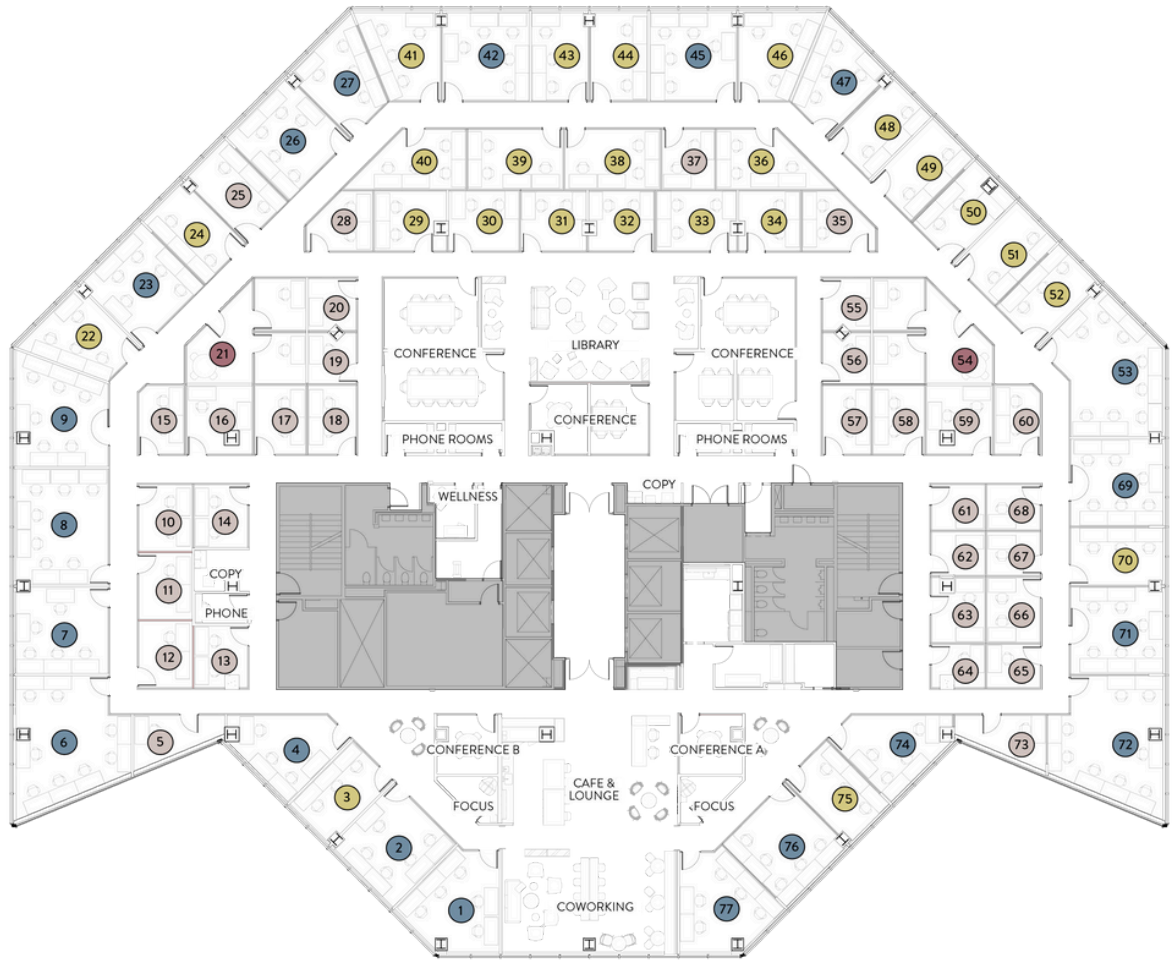

24K

Rentable Sqft

9

Conference Rooms

77

Offices

INCLUDED SERVICES

- Dedicated On-Site Staff
- Daily Breakfast & Snacks
- Craft Coffee & Tea
- Mail & Packaging
- Community Events
- Weekly Happy Hours
- Wellness Room
- Unlimited Color Printing
- Fast, Secure Wi-Fi
- Office Supplies
- Professional-Grade Cleaning
- 24/7 Access

- Michelson @ Carlson NB 1 block
- Easy access to the 405 3 blocks
- John Wayne Airport 3.4 miles
- Parking (See back for details) On-site

LEGEND

- Access Office
- Small Office (1-2)
- Medium Office (3-4)
- Large Office (5-8)
- XLarge Office (9+)
- Executive Office

1ST FLOOR

MEETING SPACES

Phone Booths	5
Focus Rooms	2
Conference Rooms	9

PARKING INFO

Parking is located in the structure directly across the street from our building. Rates are \$5 per hour with a max of \$20 a day.