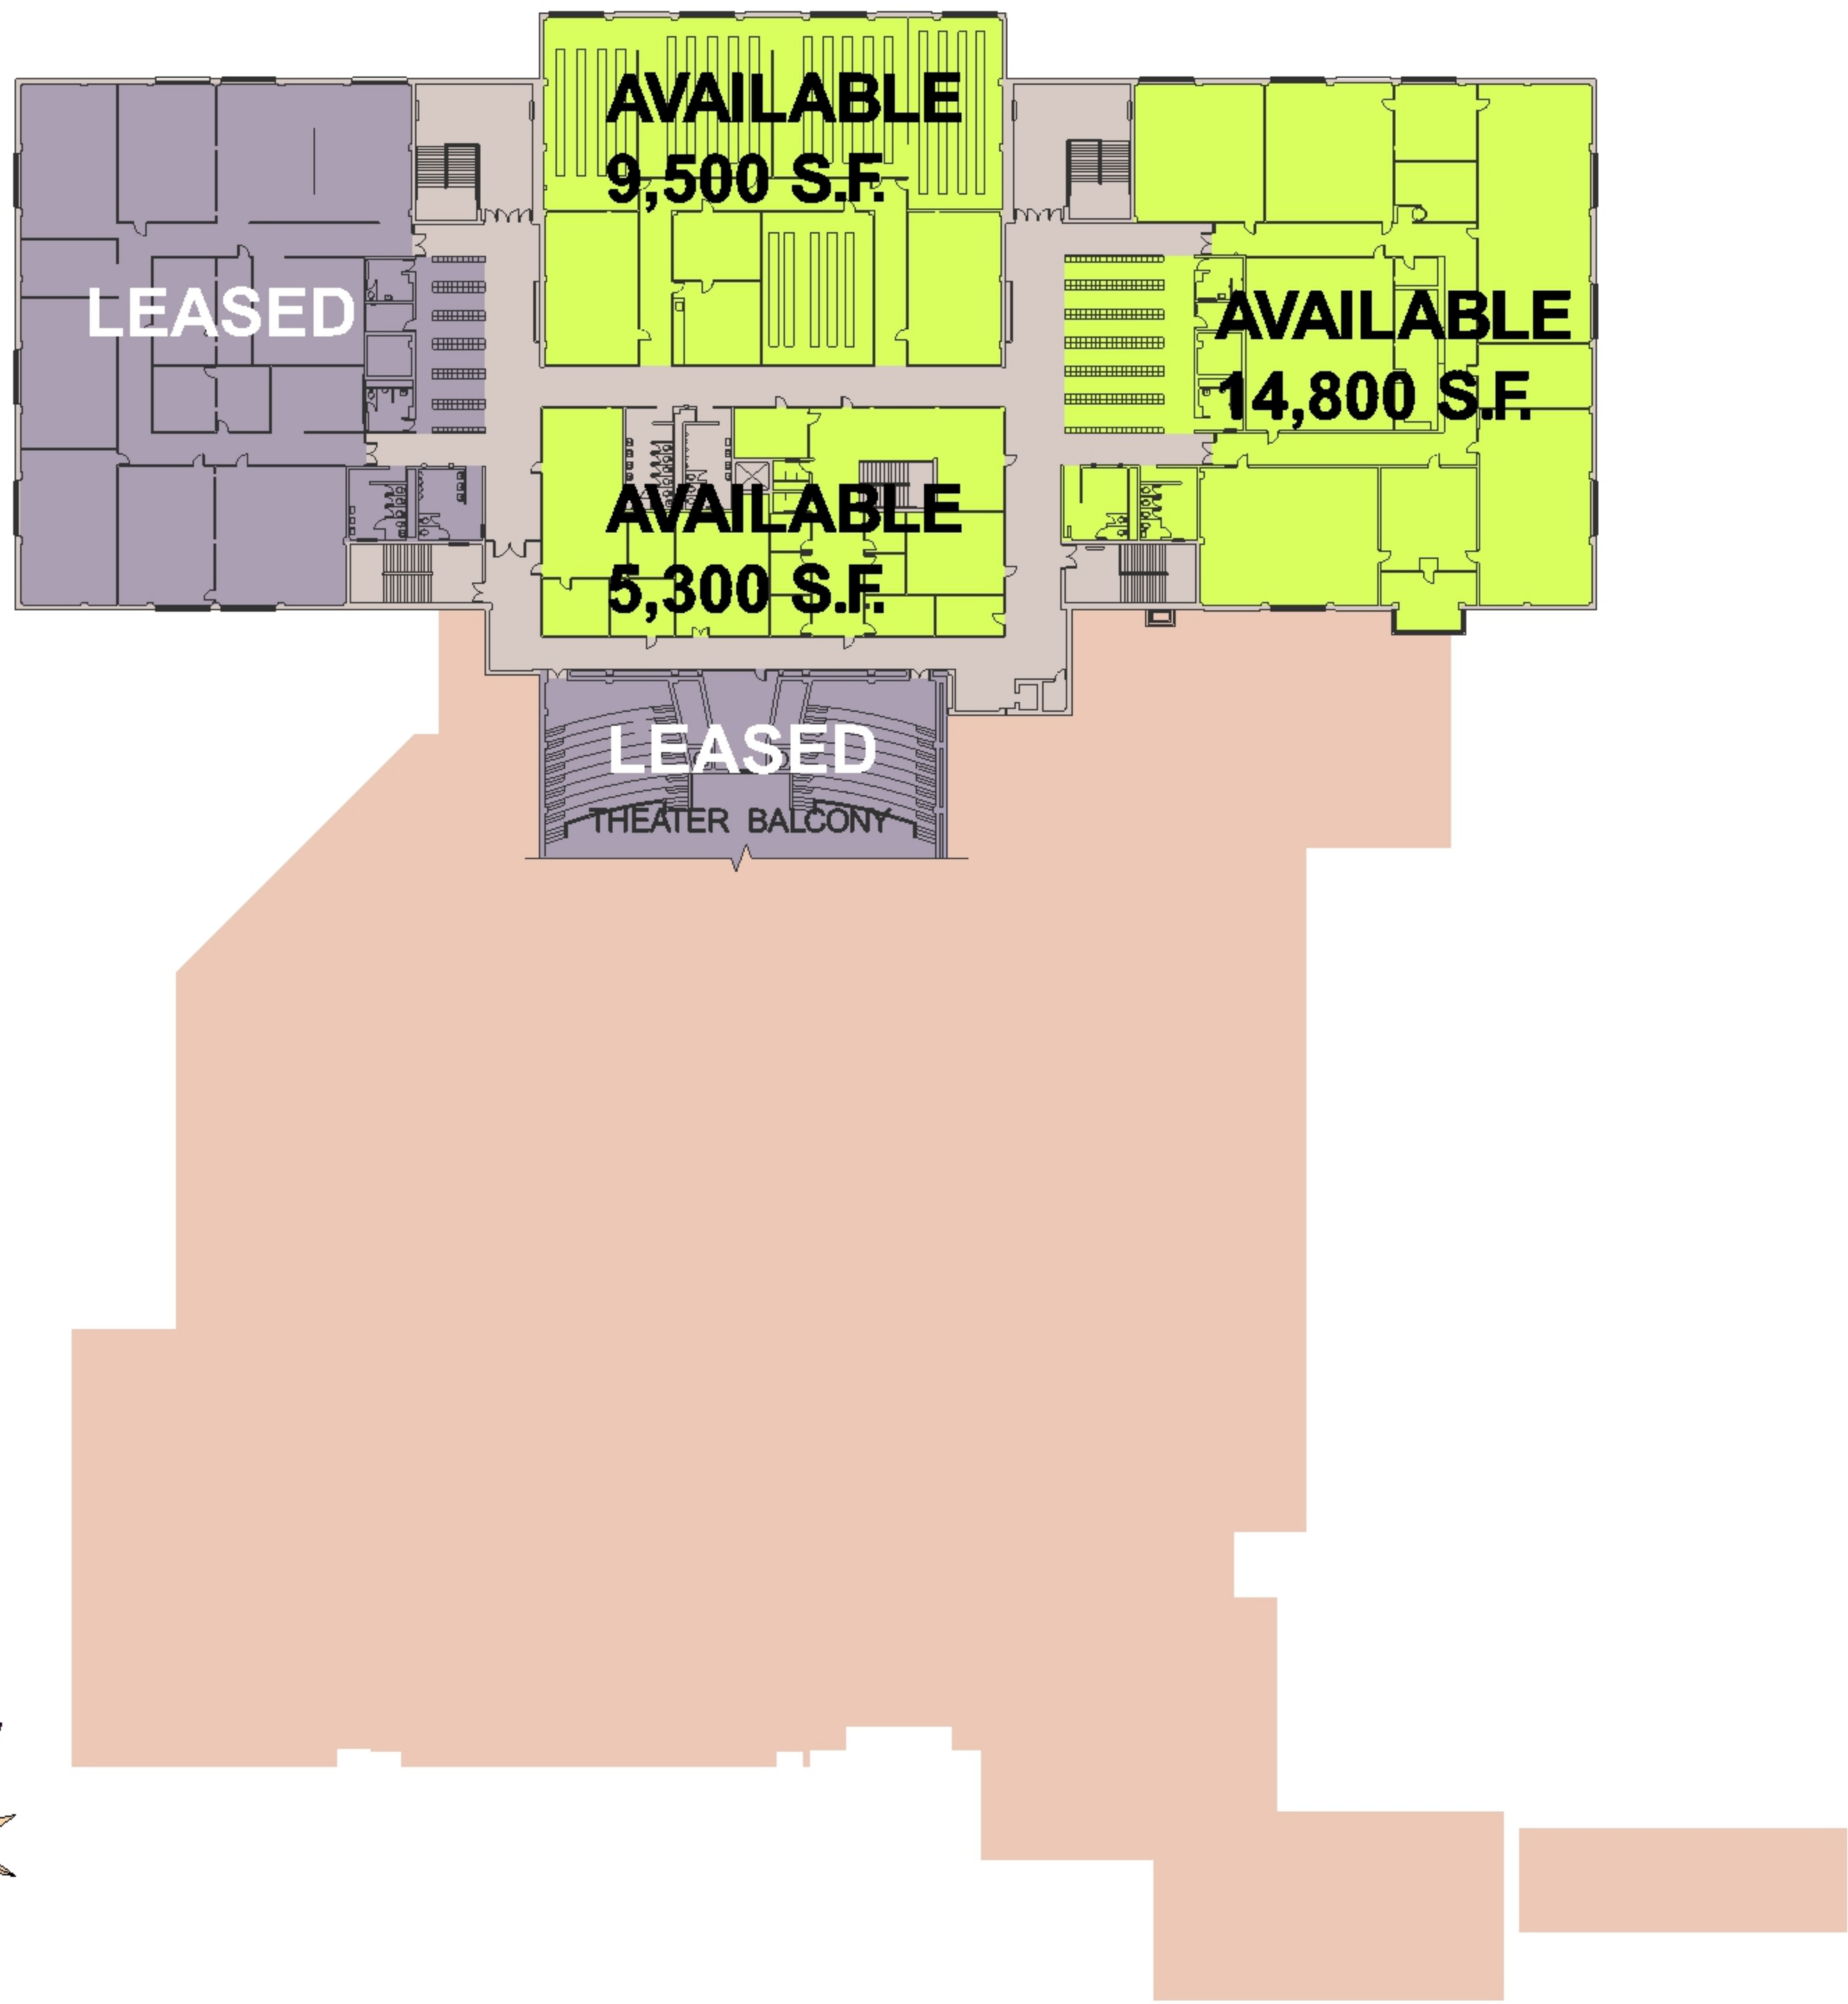

GROUND FLOOR
NORTH CARROLL HIGH SCHOOL

BLUE OCEAN

0 10 20 30 40 50 100 FEET

2022.11.01

SECOND FLOOR
NORTH CARROLL HIGH SCHOOL

BLUE OCEAN

0 10 20 30 40 50 100 FEET

2022.11.01