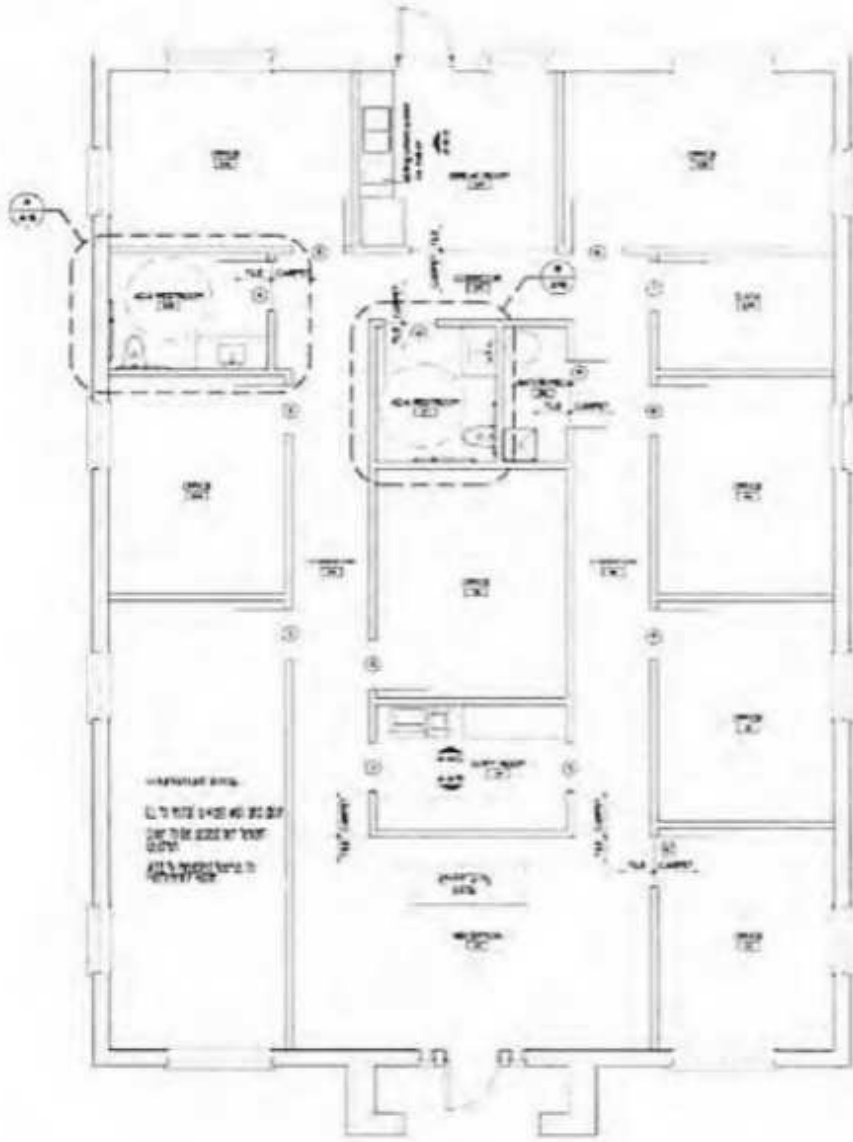

# Sublease Plan

Edmond, OK 73013

Suite	Size	Lease Rate
Sublease	2,500 SF	Negotiable

**Christopher Burton**  
214.461.2300  
cburton@lpc.com