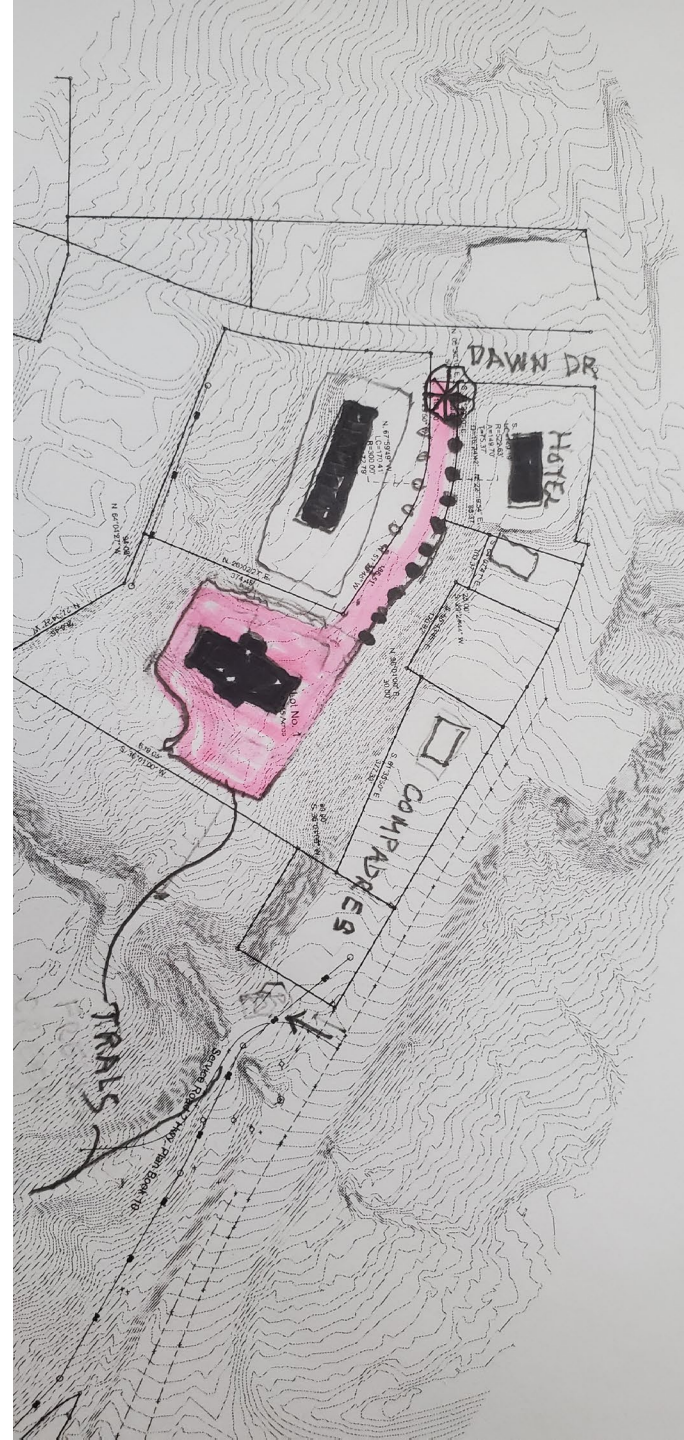

11488 N DAWN DRIVE – CONCEPT IMAGE FOR HOTEL

Meadville, Pennsylvania

Google Street View

Nov 2022 See more dates

© 2023 Google

Google

Image capture: Nov 2022 © 2023 Google United States Terms Privacy Report a problem

alternate