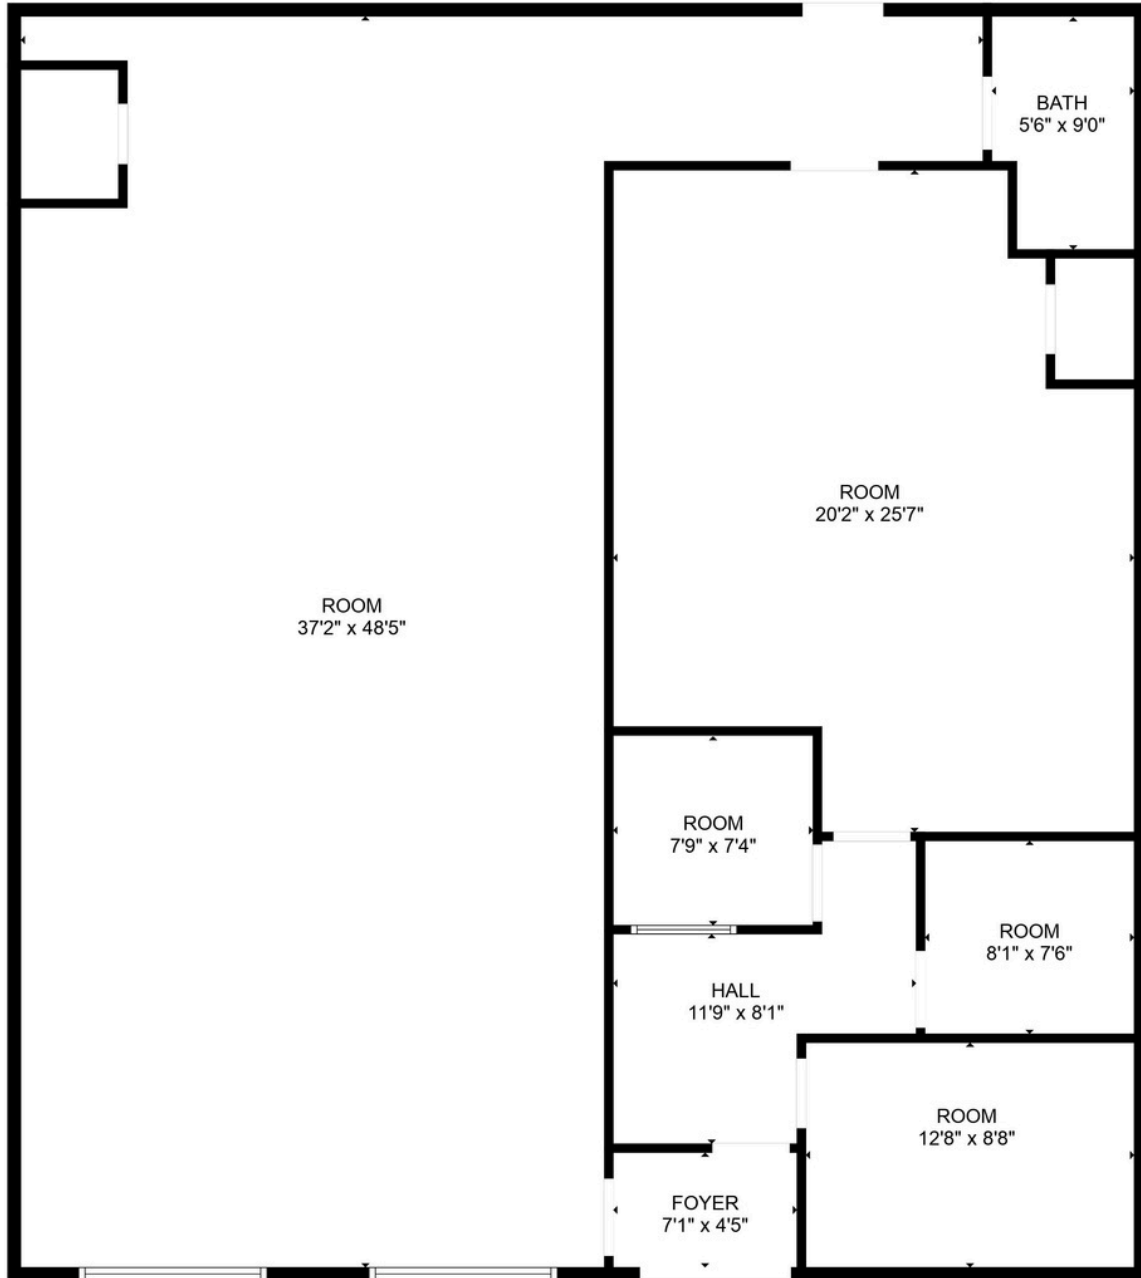

FOR LEASE

$3,400

MEASUREMENTS ARE CALCULATED BY CUBICASA TECHNOLOGY. DEEMED HIGHLY RELIABLE BUT NOT GUARANTEED.