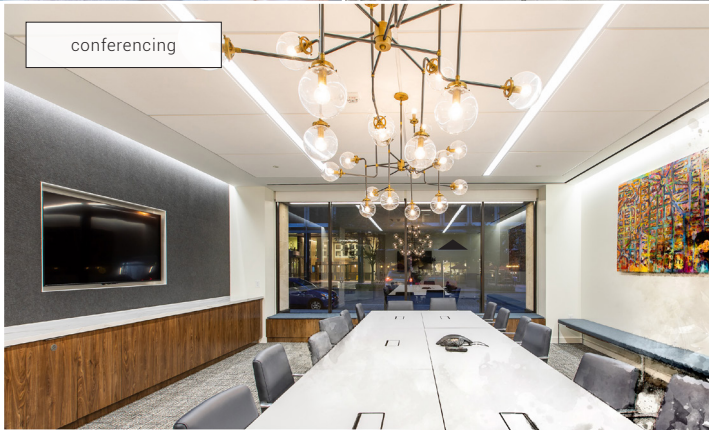

# THE WHOLE PACKAGE

fitness center

**Open-Air Nano  
Windows**  
allow for a connected  
workspace + lounge

**The Hive**  
amenity lounge

bike room

conferencing

Windowed conferencing with media wall