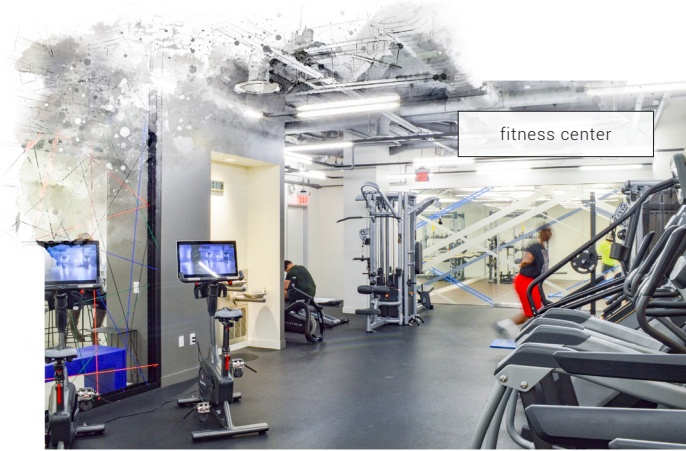

# THE WHOLE PACKAGE

fitness center

**Open-Air Nano  
Windows**  
allow for a connected  
workspace + lounge

**The Hive**  
amenity lounge

bike room

conferencing

Windowed conferencing with media wall