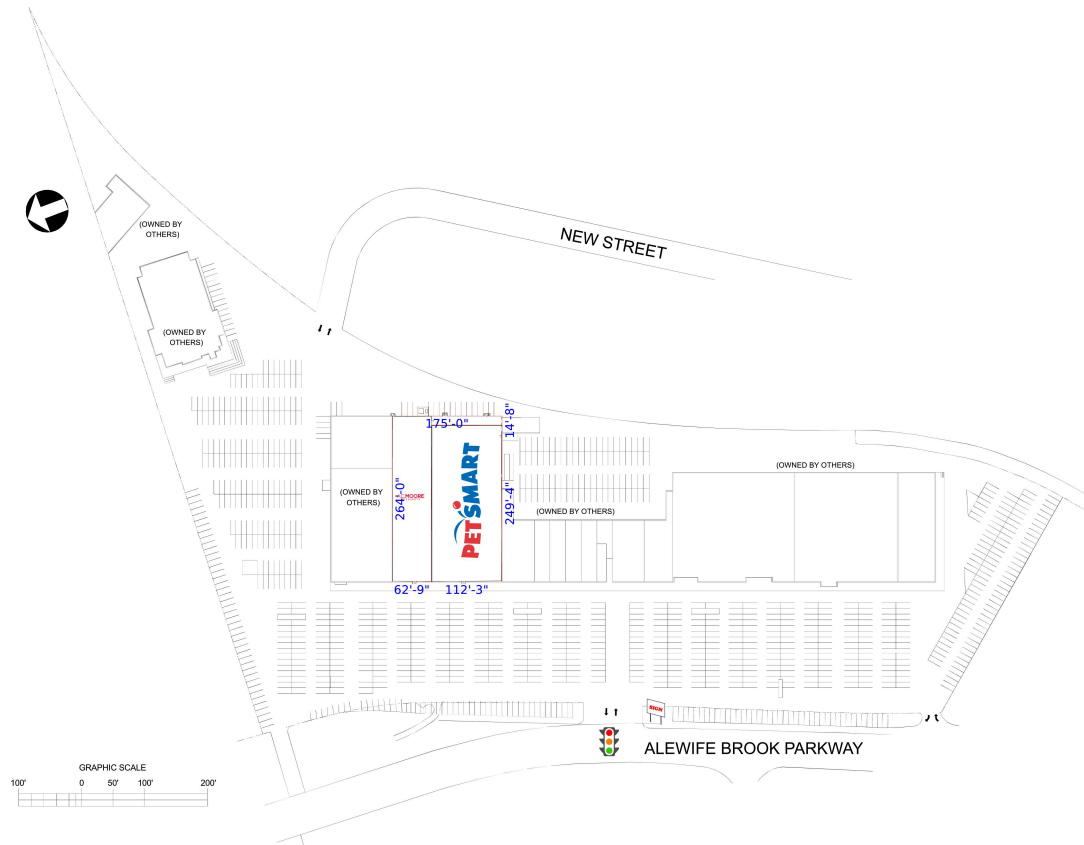

Cambridge (Fresh Pond Mall)

200 Alewife Brook Pkwy., Cambridge, MA 2138

GLA: 47,744 SF

Acres: 0.00

Parking Spaces: 0/Ratio: 0.00:1,000 SF

County: Middlesex

For Leasing Contact:

Leigh Lyons

MHHI
\$82,502

College Ed.
80.6%

Demographics data Provided by: ESRI

Cambridge (Fresh Pond Mall)

200 Alewife Brook Pkwy., Cambridge, MA 2138

Retail Spaces (SF)

1	PetSmart	29,635
2	A.C. Moore	18,109

THIS EXHIBIT SHALL NOT BE DEEMED A WARRANTY, REPRESENTATION OR AGREEMENT BY LANDLORD THAT THE LAYOUT OR CONFIGURATION OF THE SHOPPING CENTER, OR ANY PART THEREOF, SHALL REMAIN AS SHOWN HEREON. LANDLORD RESERVES THE RIGHT TO MODIFY THE SHOPPING CENTER, OR ANY PART THEREOF, IN ACCORDANCE WITH THE PROVISIONS OF THE LEASE.