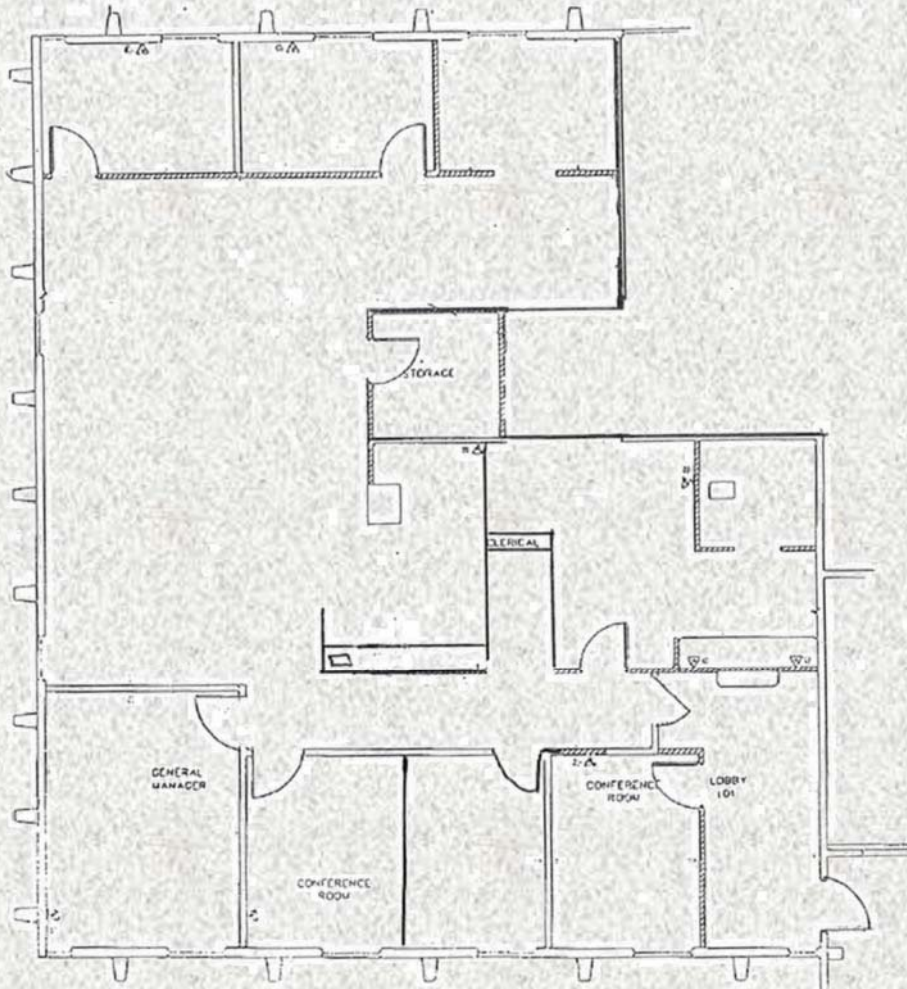

Fox Plaza Office

5416 S. Yale, Tulsa, Oklahoma

TFP

TWENTY FIRST PROPERTIES, INC.

**Suite 200
3,024 Sq. Ft.**

- Reception
- 7 Offices
- Conference Room
- Kitchen

For additional information contact
Paul Wilson
at 918-629-9446 or
email paul@tfptulsa.com
www.tfptulsa.com