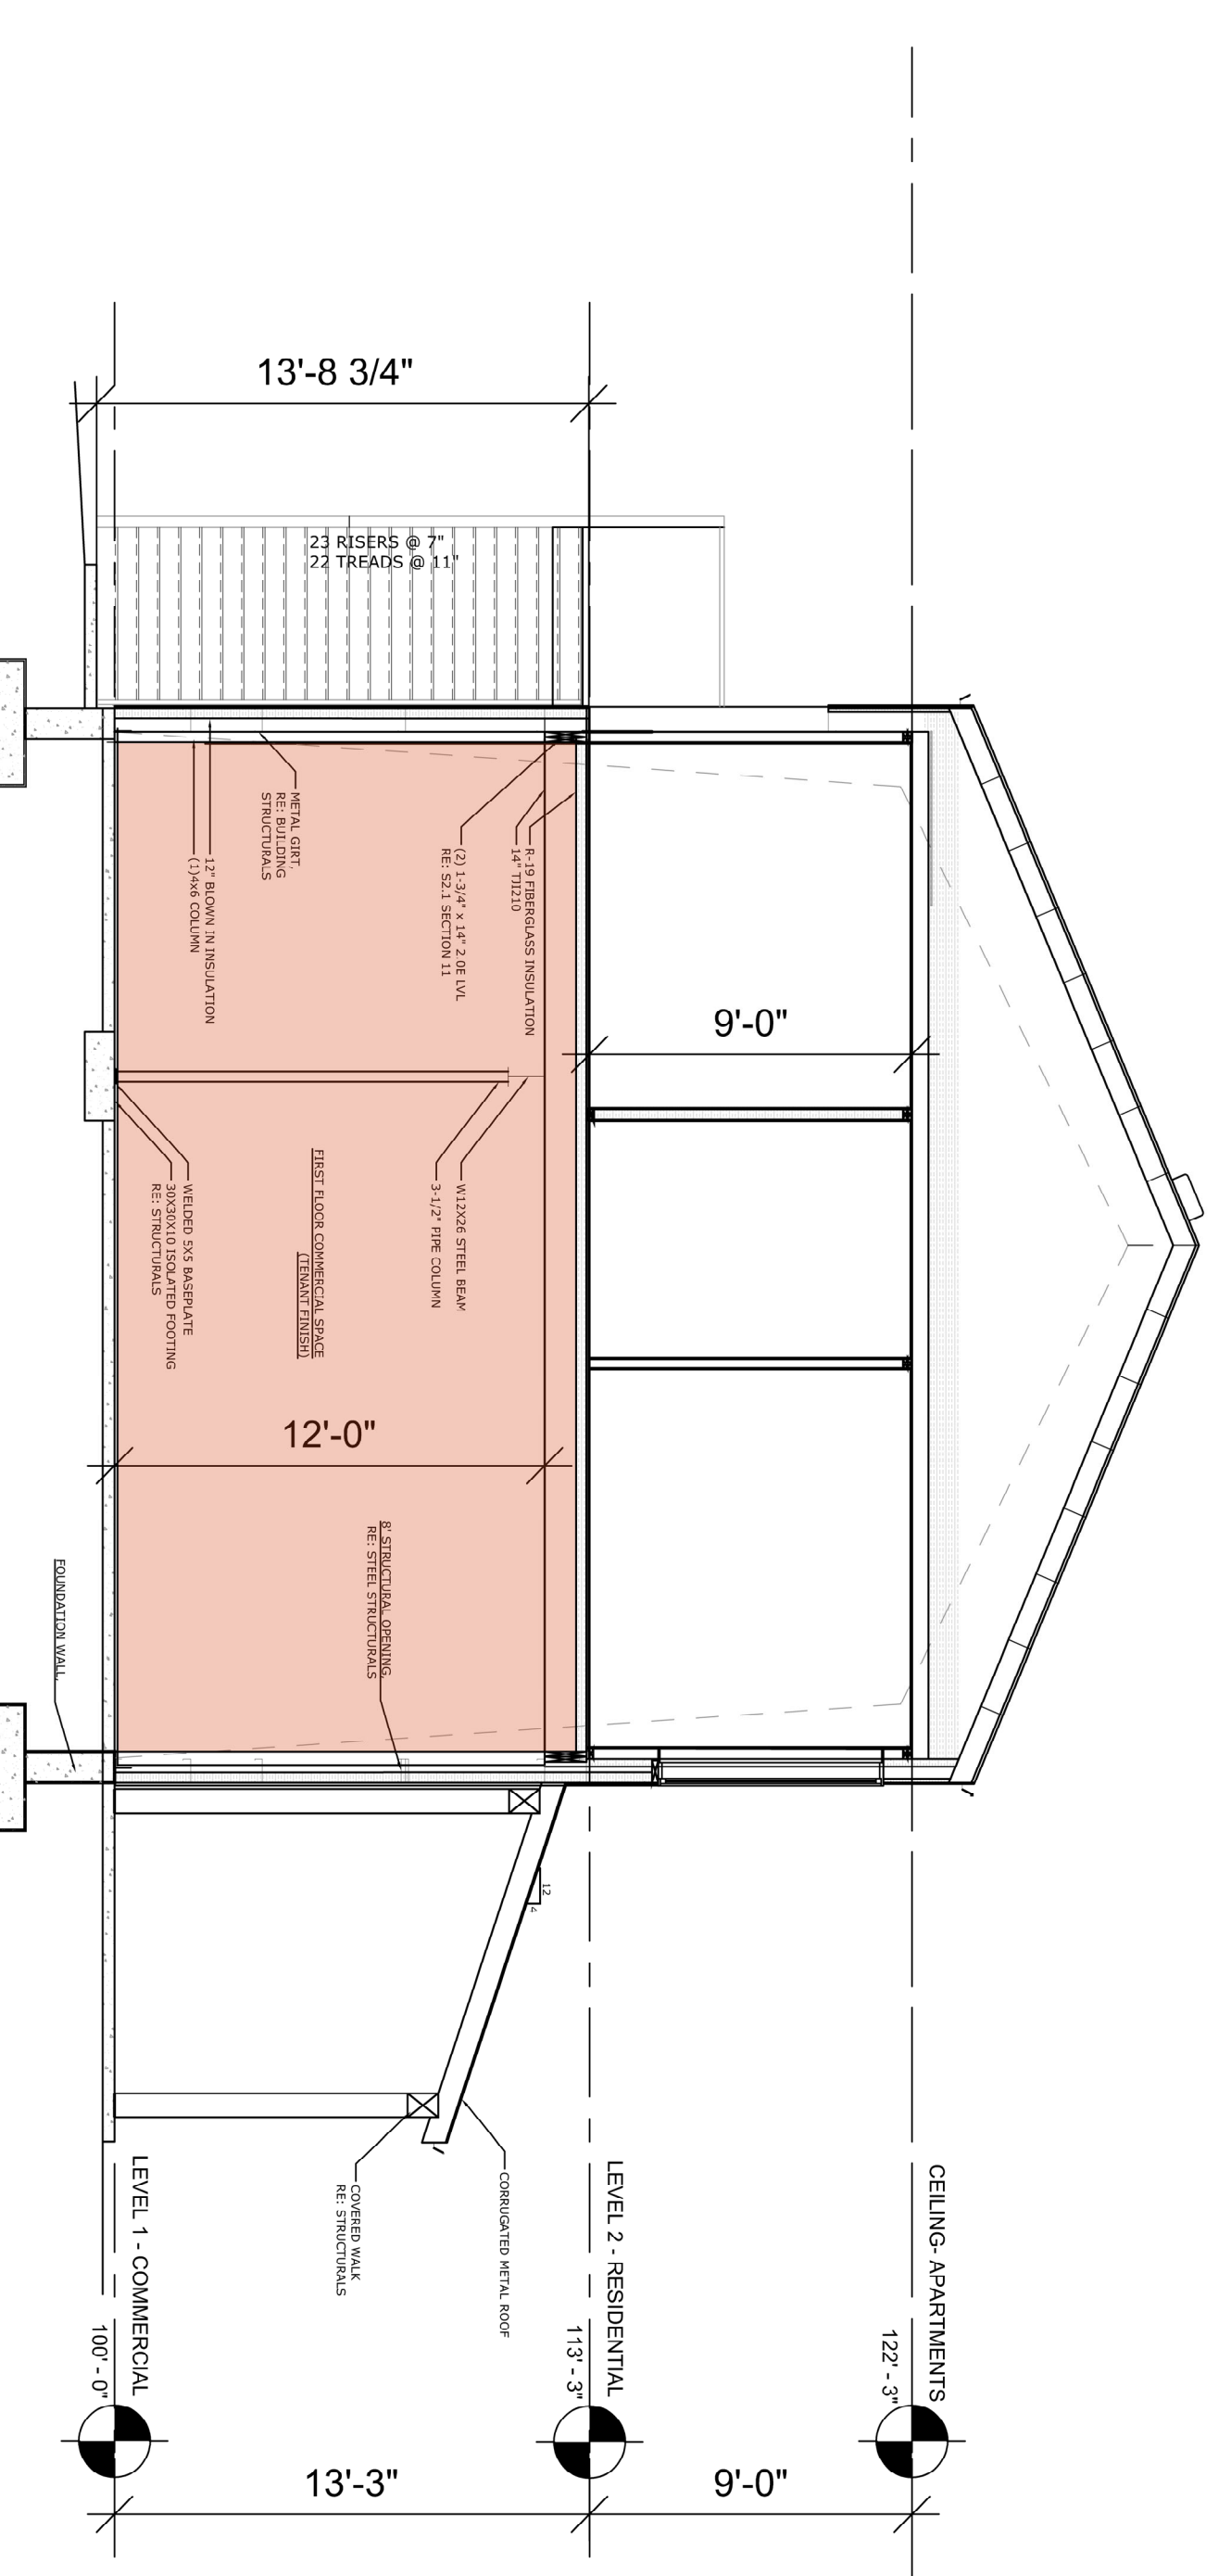

540 WATER ST SILVER PLUME, CO LIVE/WORK

FIRST FLOOR SPACE FOR LEASE:

- 12' Ceilings
- 1,200+ sf of open floor plan
- One bed/One bath apartment
- Ready for tenant finish early 2025

PLAN A
1ST FLOOR LAYOUT

Parking

SECTION A
NORTH ELEVATION

SECTION A
EAST ELEVATION