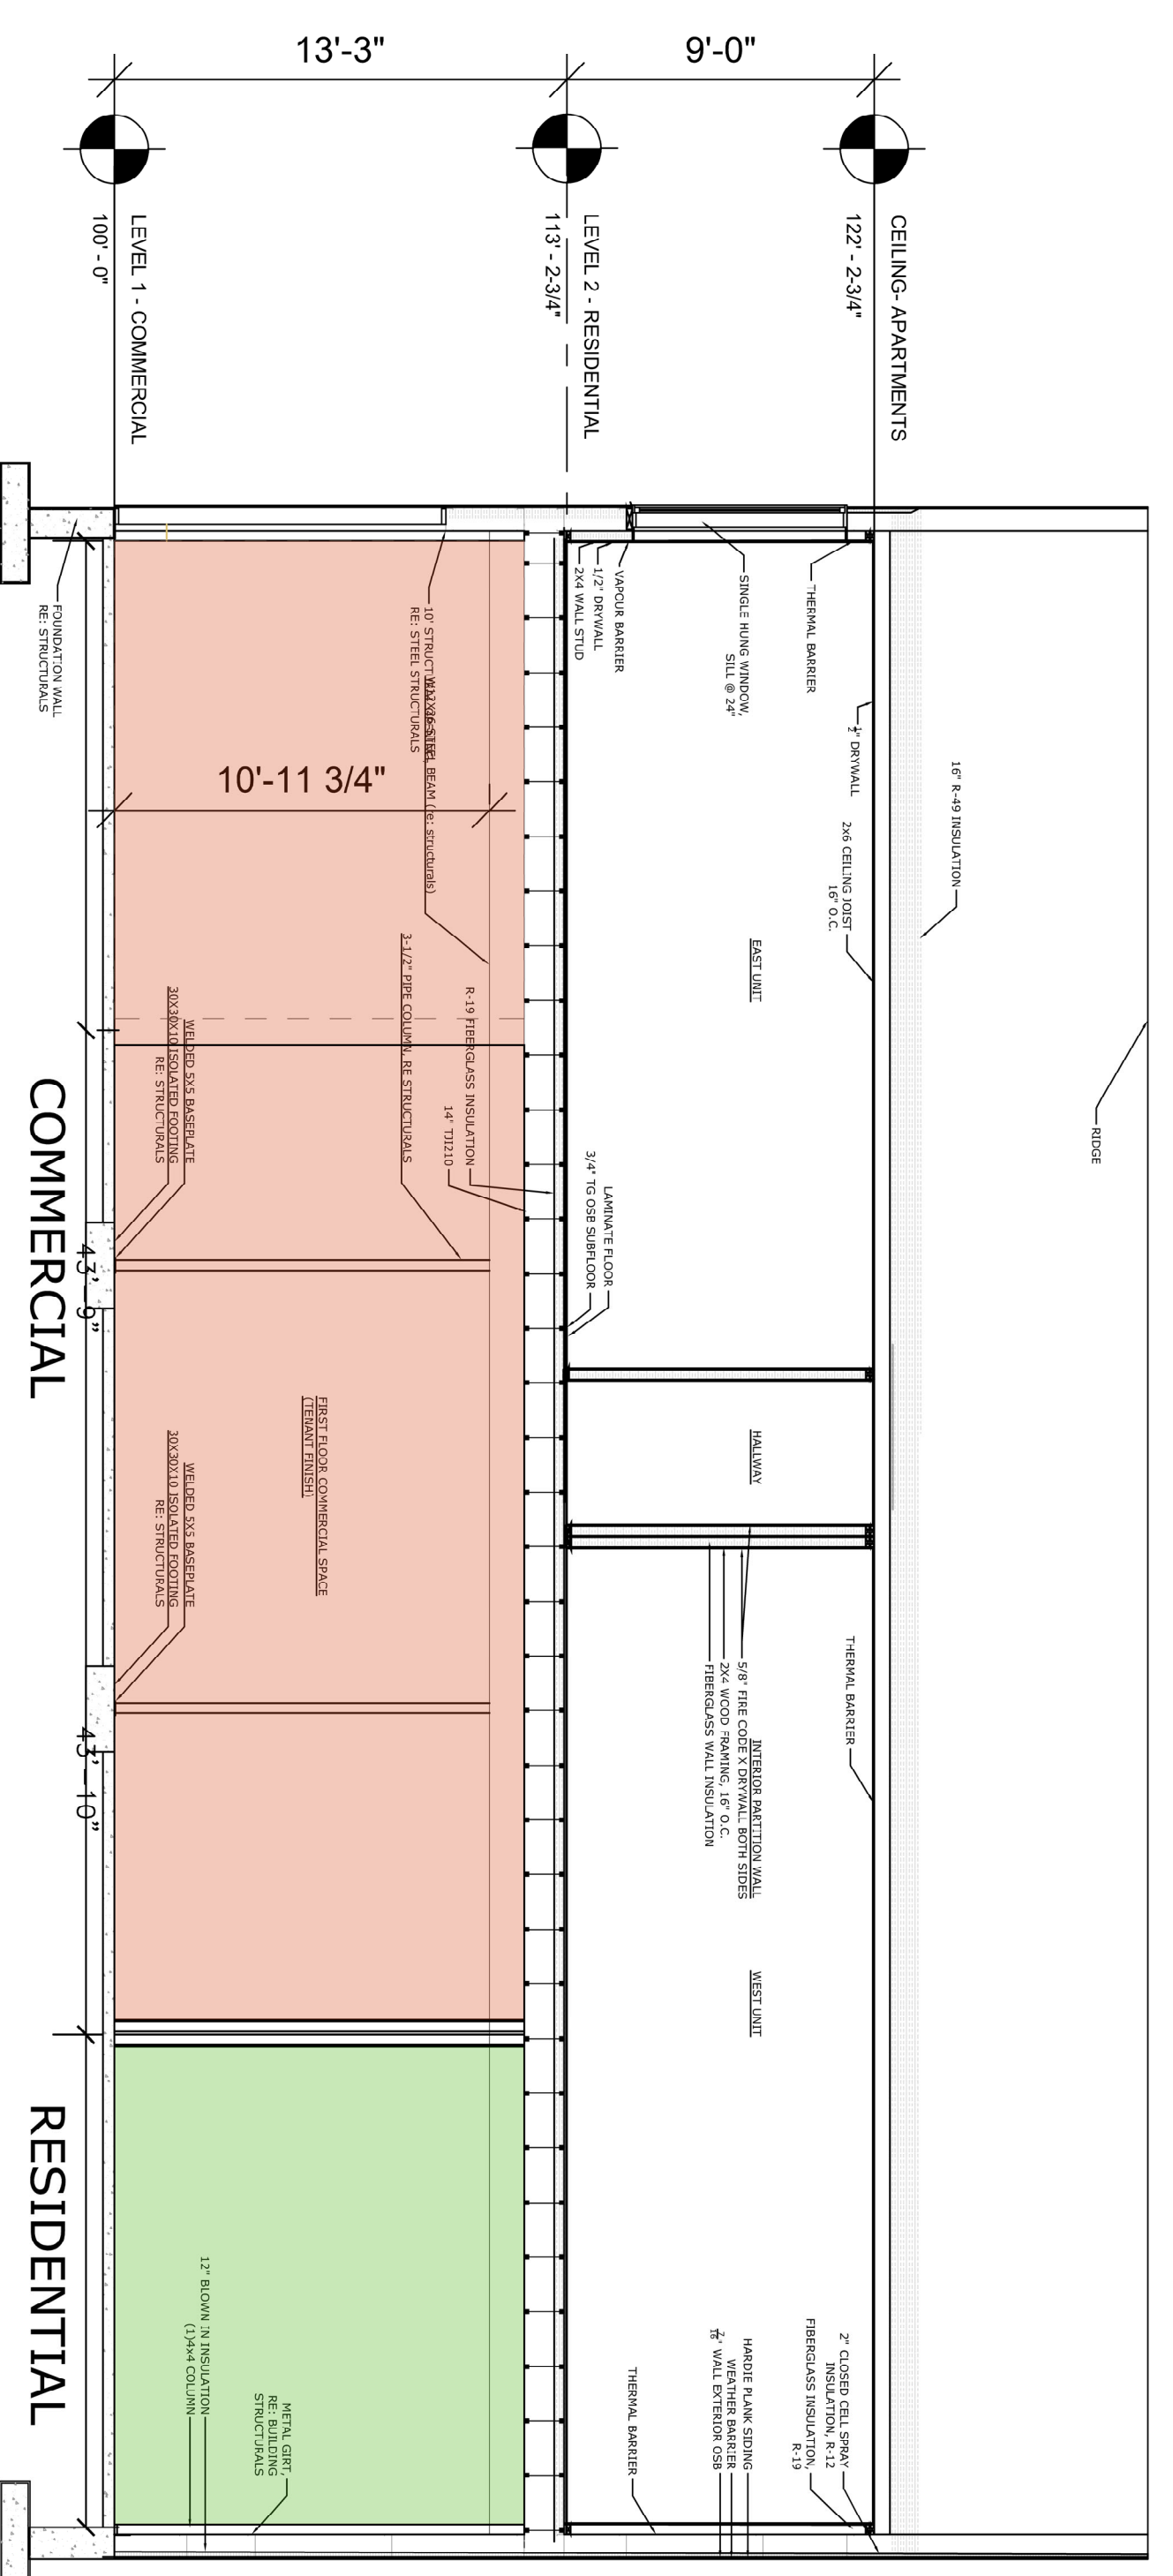

540 WATER ST SILVER PLUME, CO LIVE/WORK

FIRST FLOOR SPACE FOR LEASE:

- 12' Ceilings
- 1,200+ sf of open floor plan
- One bed/One bath apartment
- Ready for tenant finish early 2025

PLAN A
1ST FLOOR LAYOUT

Parking

SECTION A
NORTH ELEVATION

SECTION A
EAST ELEVATION