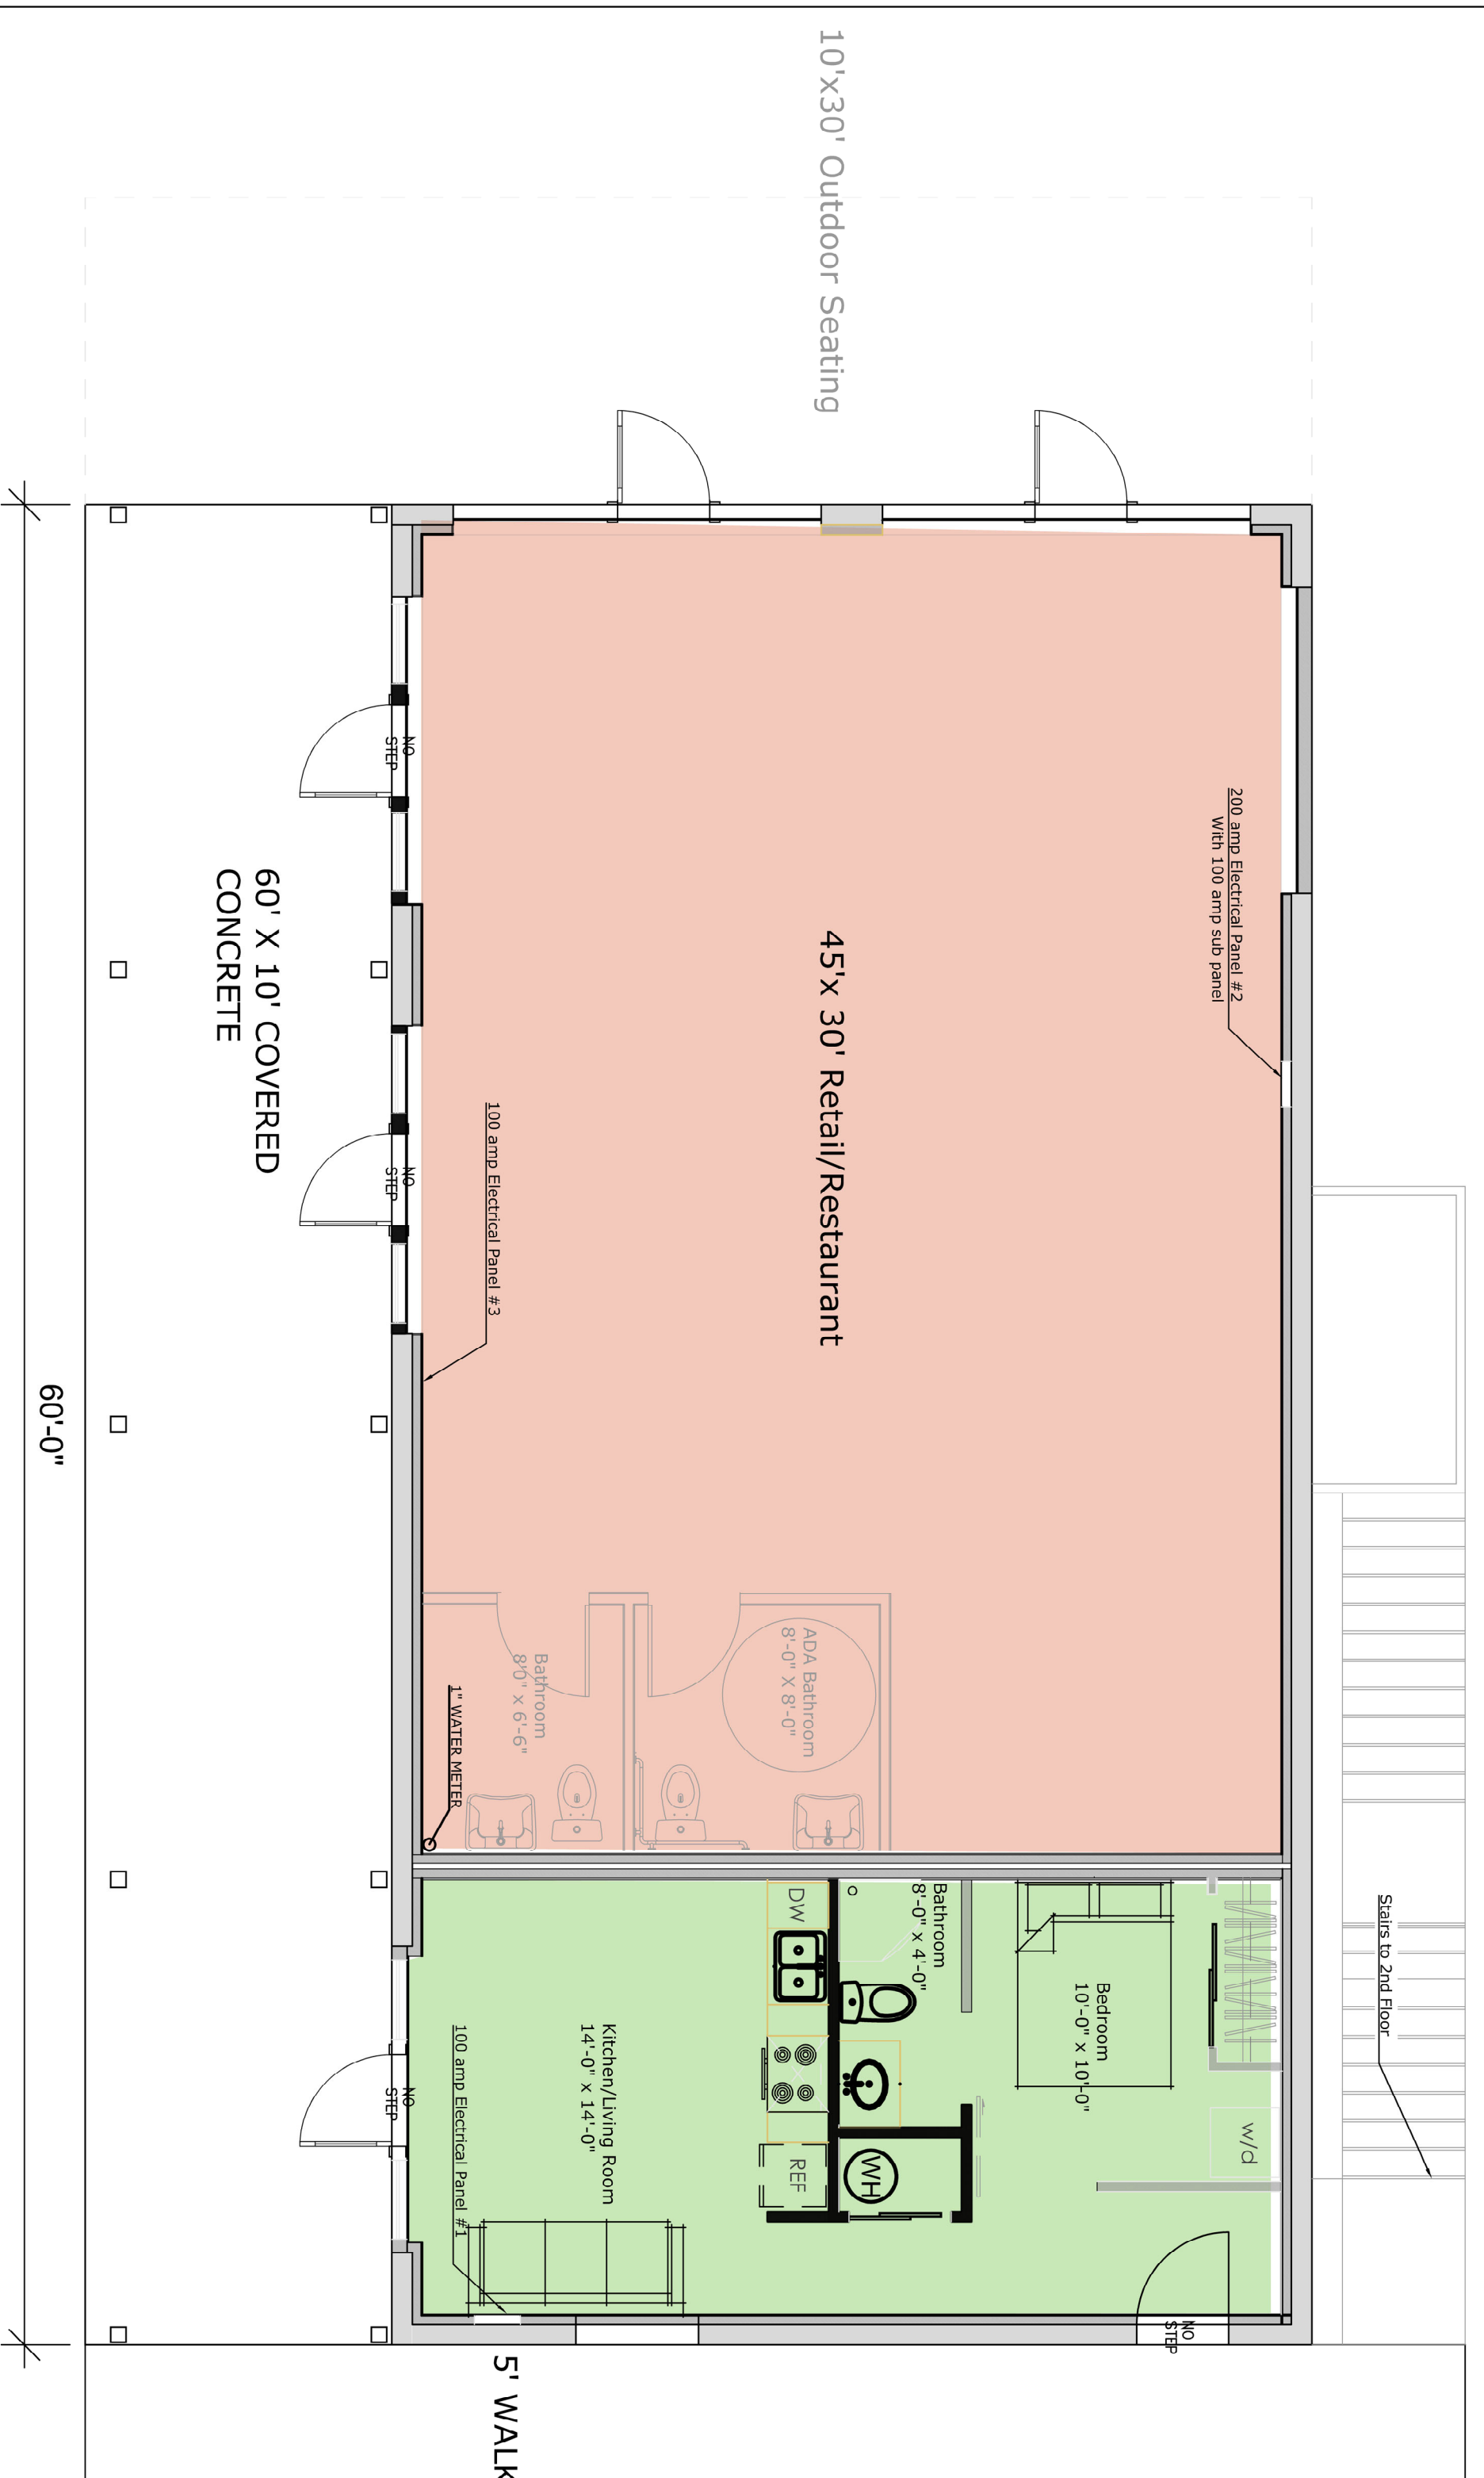

540 WATER ST SILVER PLUME, CO LIVE/WORK

FIRST FLOOR SPACE FOR LEASE:

- 12' Ceilings
- 1,200+ sf of open floor plan
- One bed/One bath apartment
- Ready for tenant finish early 2025

PLAN A
1ST FLOOR LAYOUT

Parking

SECTION A
NORTH ELEVATION

SECTION A
EAST ELEVATION