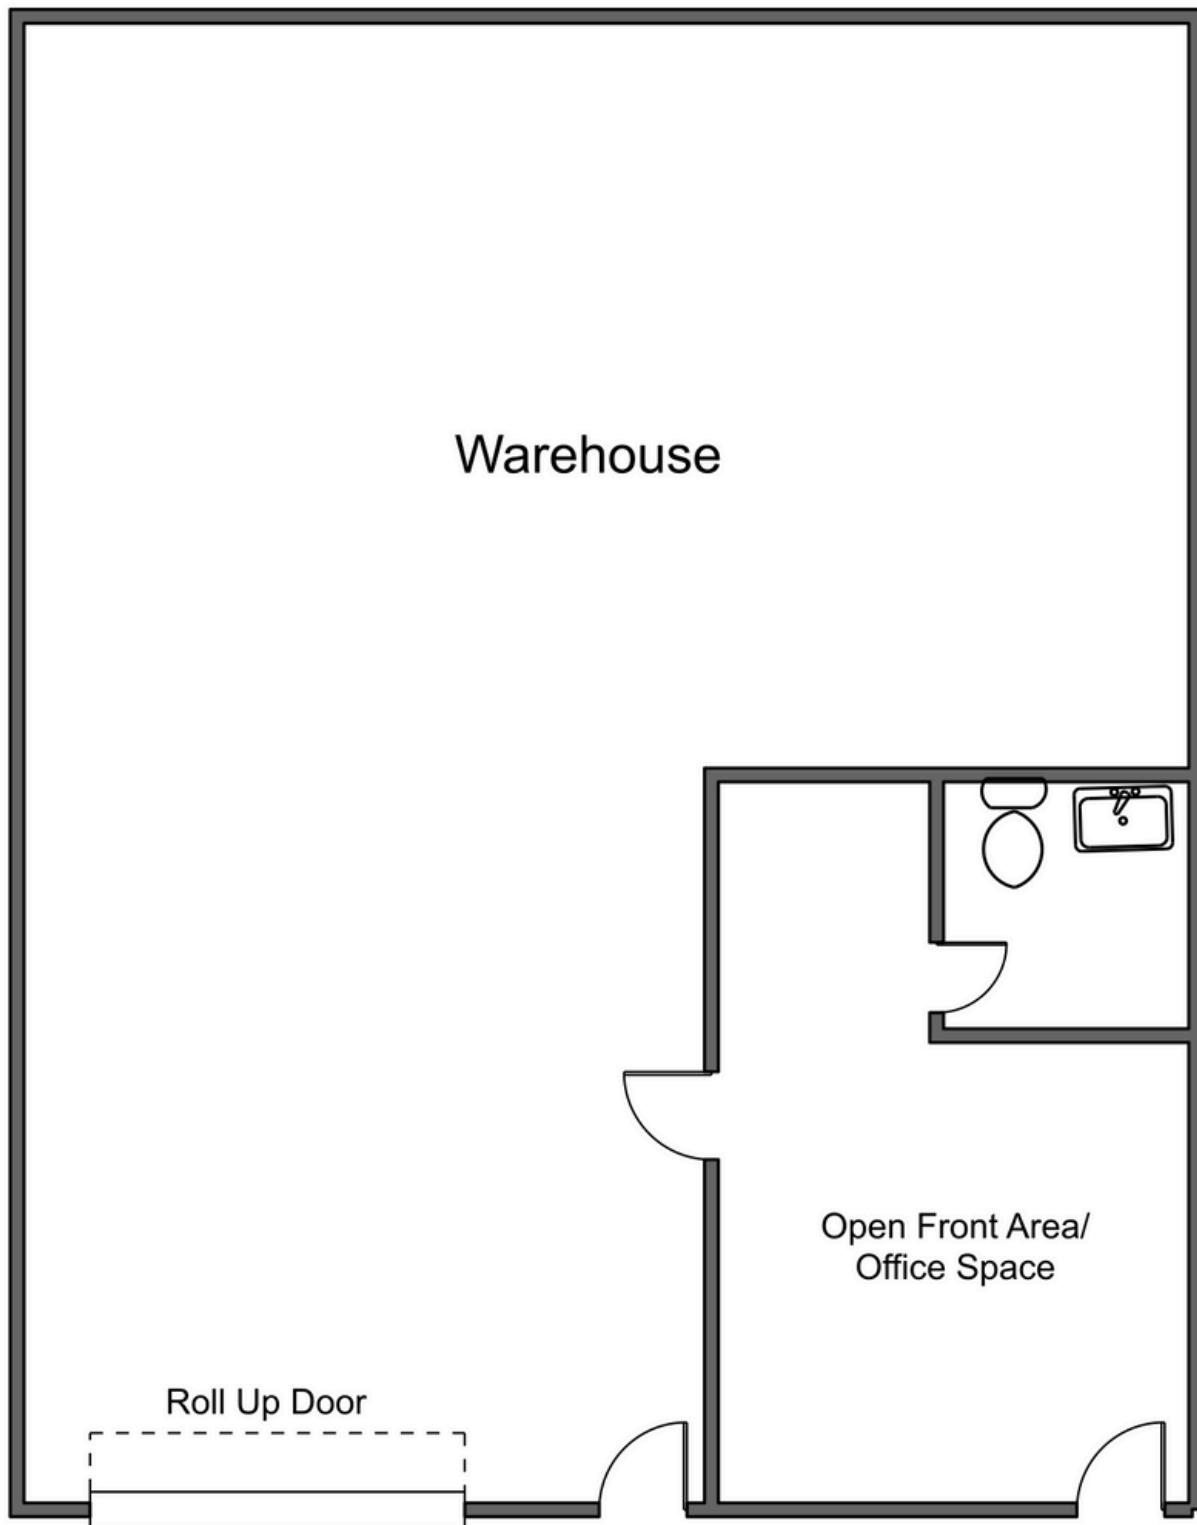

**GOBLE
PROPERTIES**

446 REYNOLDS CIRCLE SAN JOSE, CA

Industrial For Lease
1,800 SF

 **GOBLE
PROPERTIES**
GOBLEPROPERTIES.COM

Contact Us
408-452-1754
contact@gobleproperties.com

**446 Reynolds Circle
1,800 SF**

***Floor-plans are not to scale and are for layout purposes only.**

Unit Highlights

- 1,800 sq. ft.
- 1 Open Front Area/ Office Space + 1 Restroom
- 100 amps 3-phase
- 1 Grade Level Roll Up Door
- 1:1 Parking