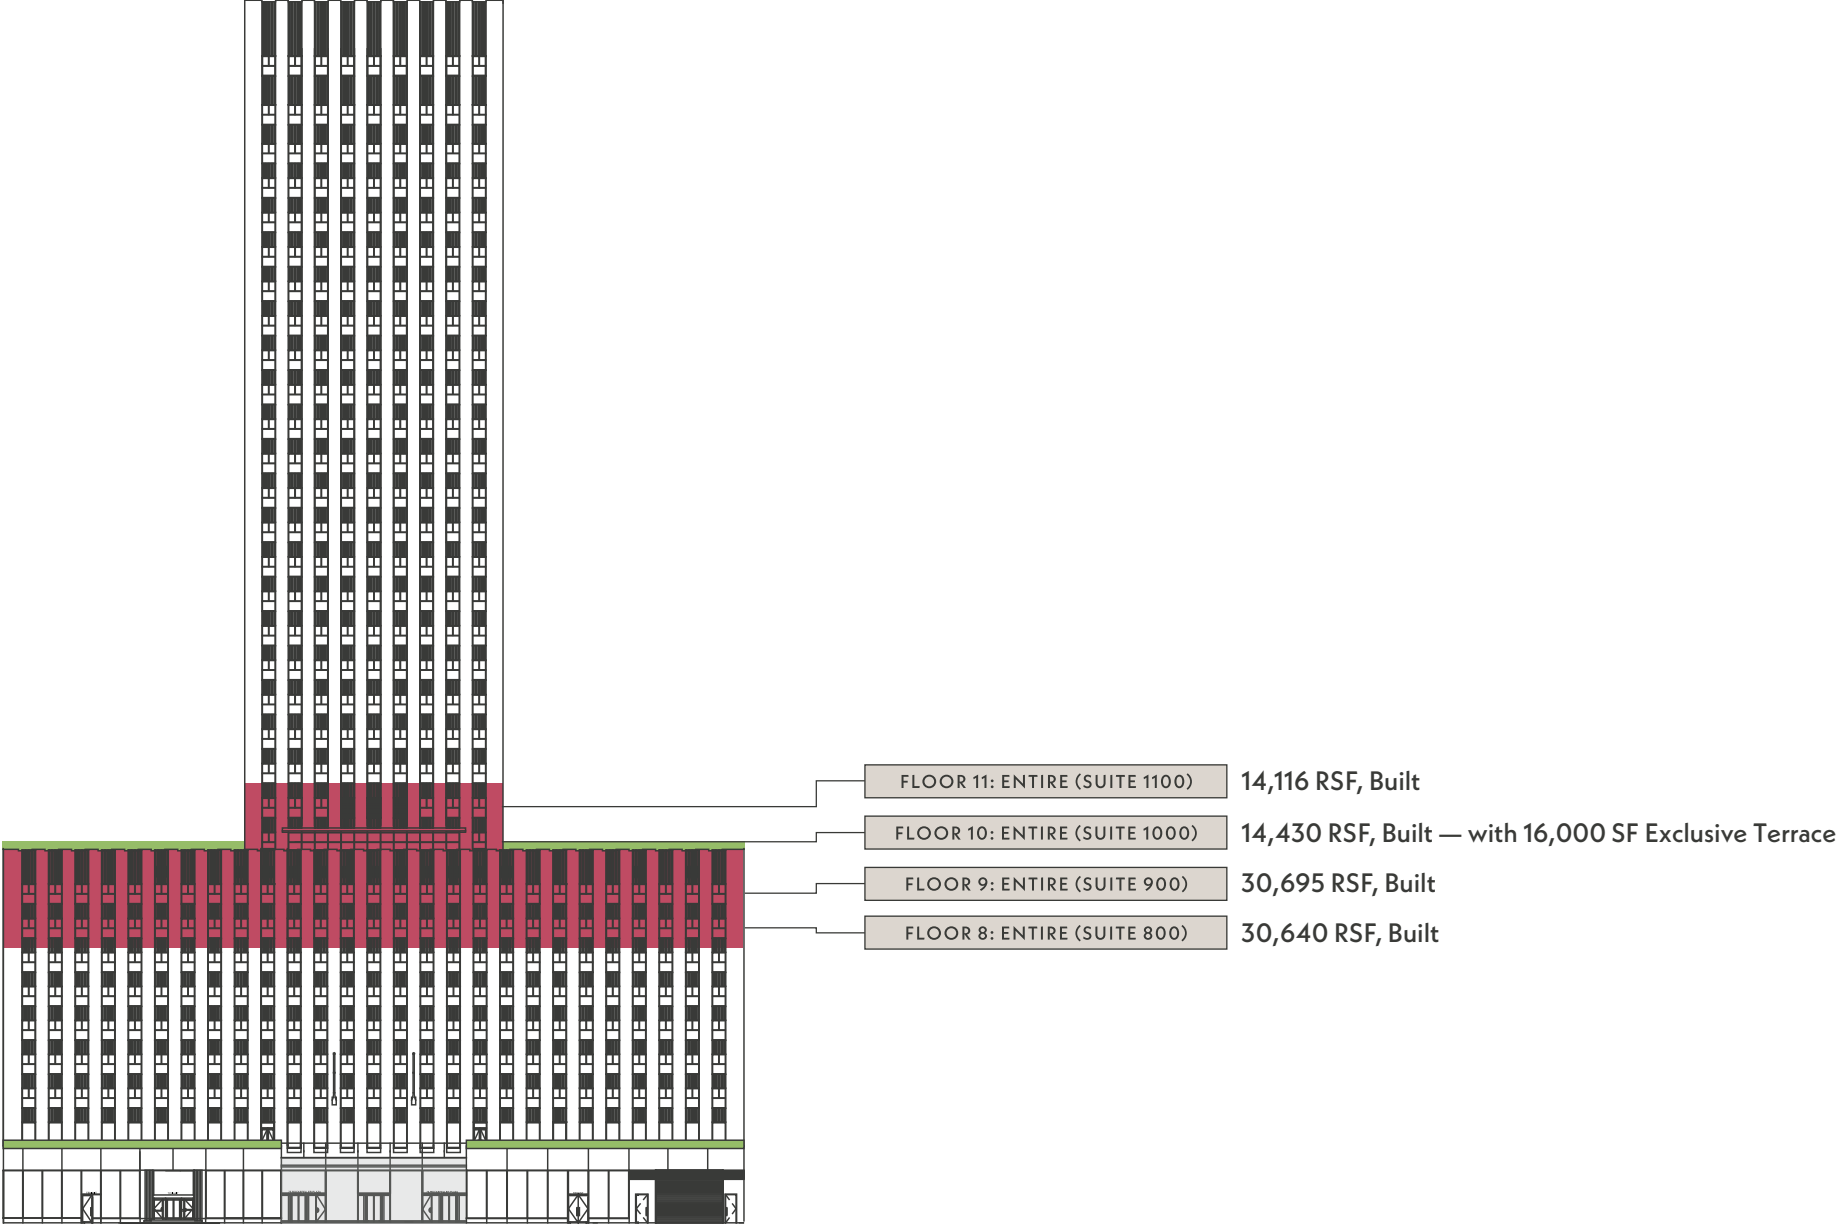

INNOVATION

90,000 RSF CONTIGUOUS BLOCK AVAILABLE

75  
ROCKEFELLER  
PLAZA

LIVES WITHIN

# Availabilities

90,000 RSF BLOCK AVAILABLE  
FULL FLOORS RANGING FROM 14,000 TO 31,000 RSF

TEST FIT