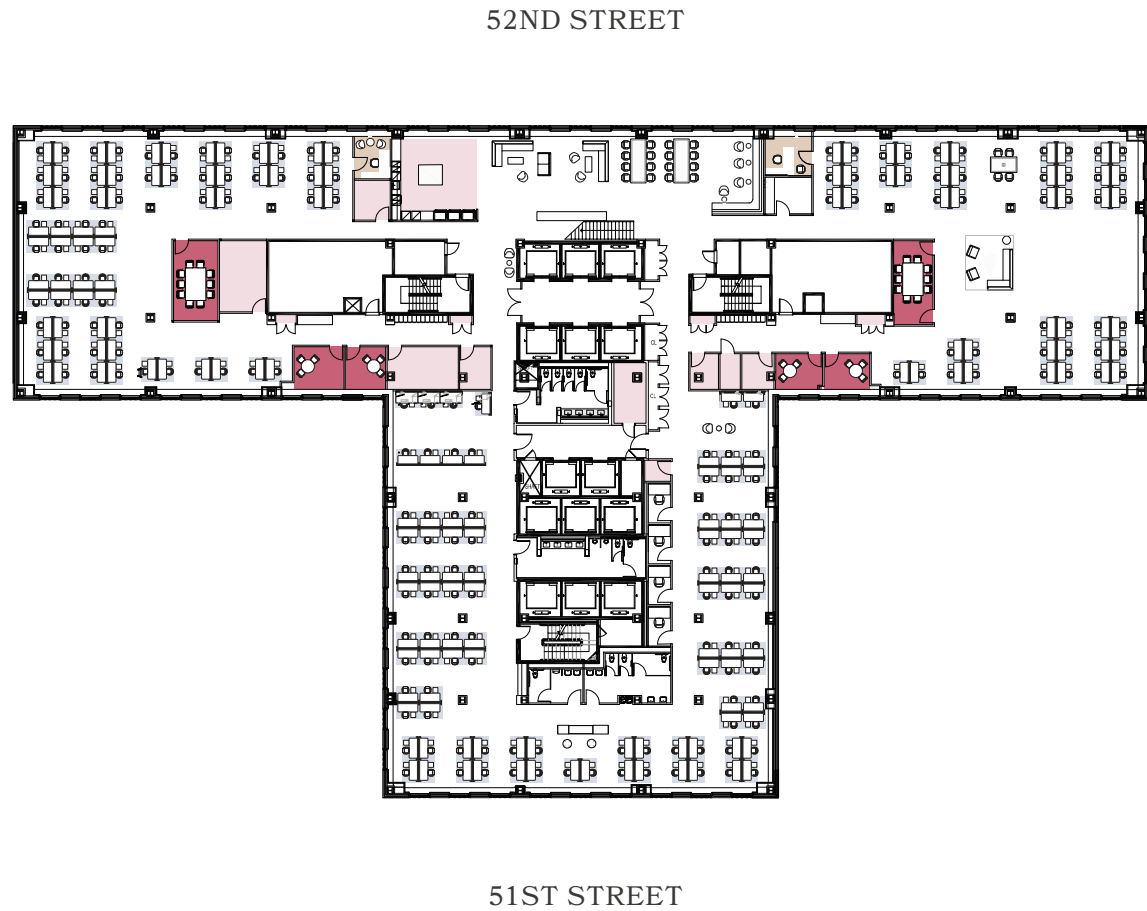

INNOVATION

90,000 RSF CONTIGUOUS BLOCK AVAILABLE

75  
ROCKEFELLER  
PLAZA

LIVES WITHIN

# Availabilities

90,000 RSF BLOCK AVAILABLE  
FULL FLOORS RANGING FROM 14,000 TO 31,000 RSF

TEST FIT

# 8TH Floor - Suite 800

Offices	2
Workstations	213
Conference Rooms	7
Pantry/Coffee	1
IT Room	1
Closet/Storage	11
Copy/Print Area	3
Phone Room/Booth	12
<hr/>	
Total	215
RSF	30,640

LEGEND	
	Offices
	Conference Rooms
	Workstations
	Pantries/IT Rooms/Storage/Print Areas