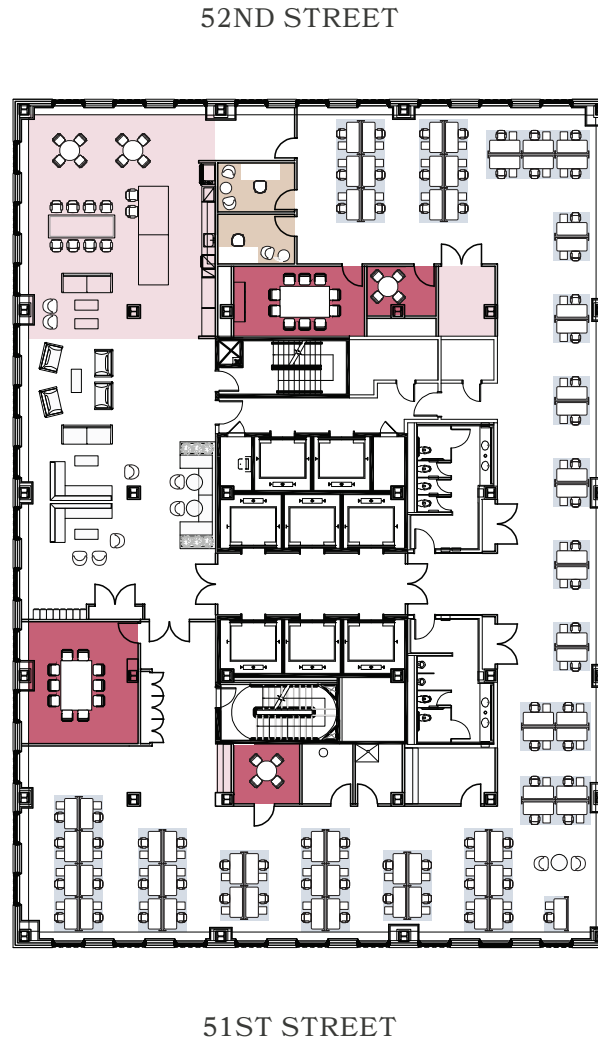

# Availabilities

90,000 RSF BLOCK AVAILABLE  
FULL FLOORS RANGING FROM 14,000 TO 31,000 RSF

TEST FIT

# 10TH Floor - Suite 1000

Offices	3
Workstations	54
Conference Rooms	3
Pantry/Coffee	1
IT Room	1
Closet/Storage	4
Copy/Print Area	3
Reception	1
Tenant Exclusive Terrace	1
<hr/>	
Total	59
RSF	14,430

<b>LEGEND</b>	
	Offices
	Conference Rooms
	Workstations
	Pantries/IT Rooms/Storage/Print Areas

Shows Existing Conditions

TEST FIT

# 11TH Floor - Suite 1100

Offices	2
Workstations	72
Conference Rooms	3
Pantry/Coffee	1
IT Room	1
Closet/Storage	4
Copy/Print Area	1
Wellness Room	1
<hr/>	
Total	74
RSF	14,116

LEGEND	
	Offices
	Conference Rooms
	Workstations
	Pantries/IT Rooms/Storage/Print Areas