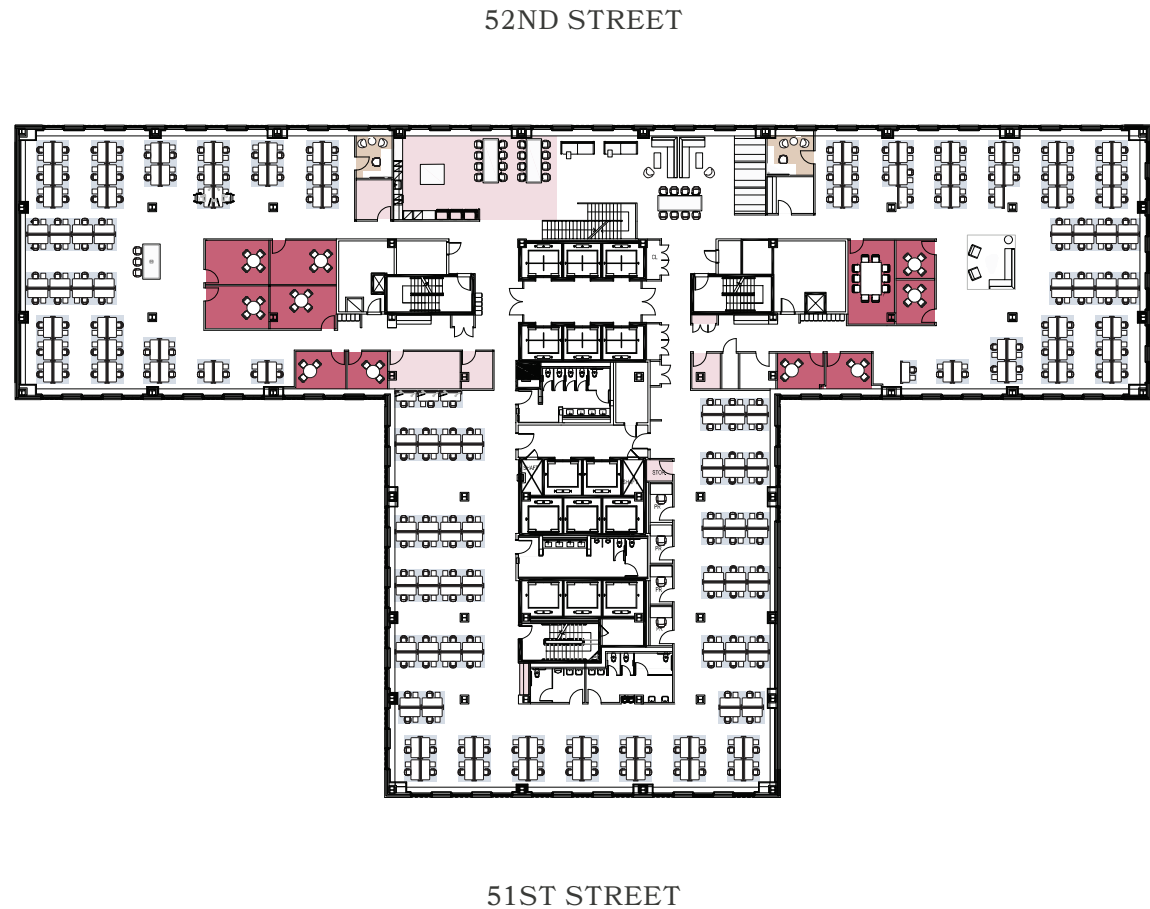

TEST FIT

9TH Floor - Suite 900

Offices	2
Workstations	245
Conference Rooms	11
Pantry/Coffee	1
IT Room	1
Closet/Storage	9
Copy/Print Area	3
Phone Room/Booth	13
Total	247
RSF	30,695
LEGEND	
	Offices
	Conference Rooms
	Workstations
	Pantries/IT Rooms/Storage/Print Areas

Shows Existing Conditions