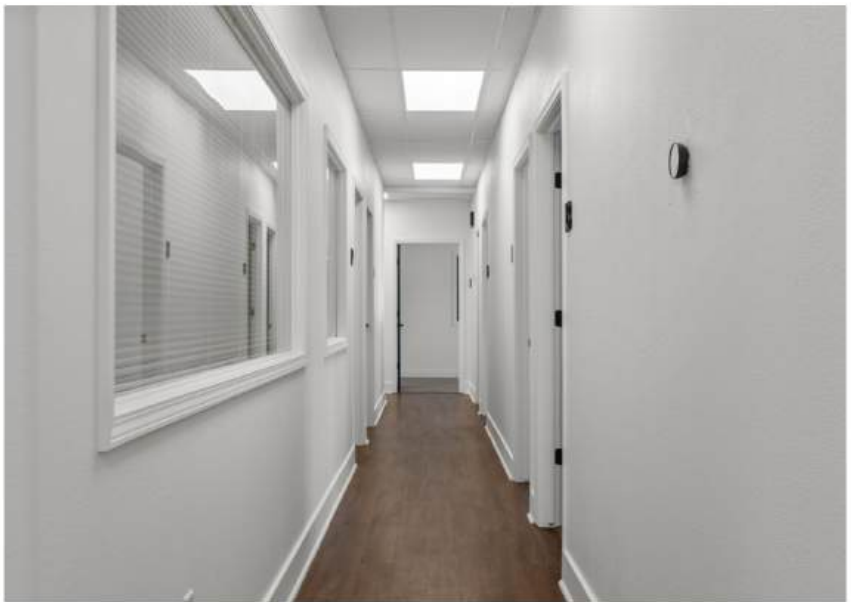

BEAUTY / WELLNESS SPACES