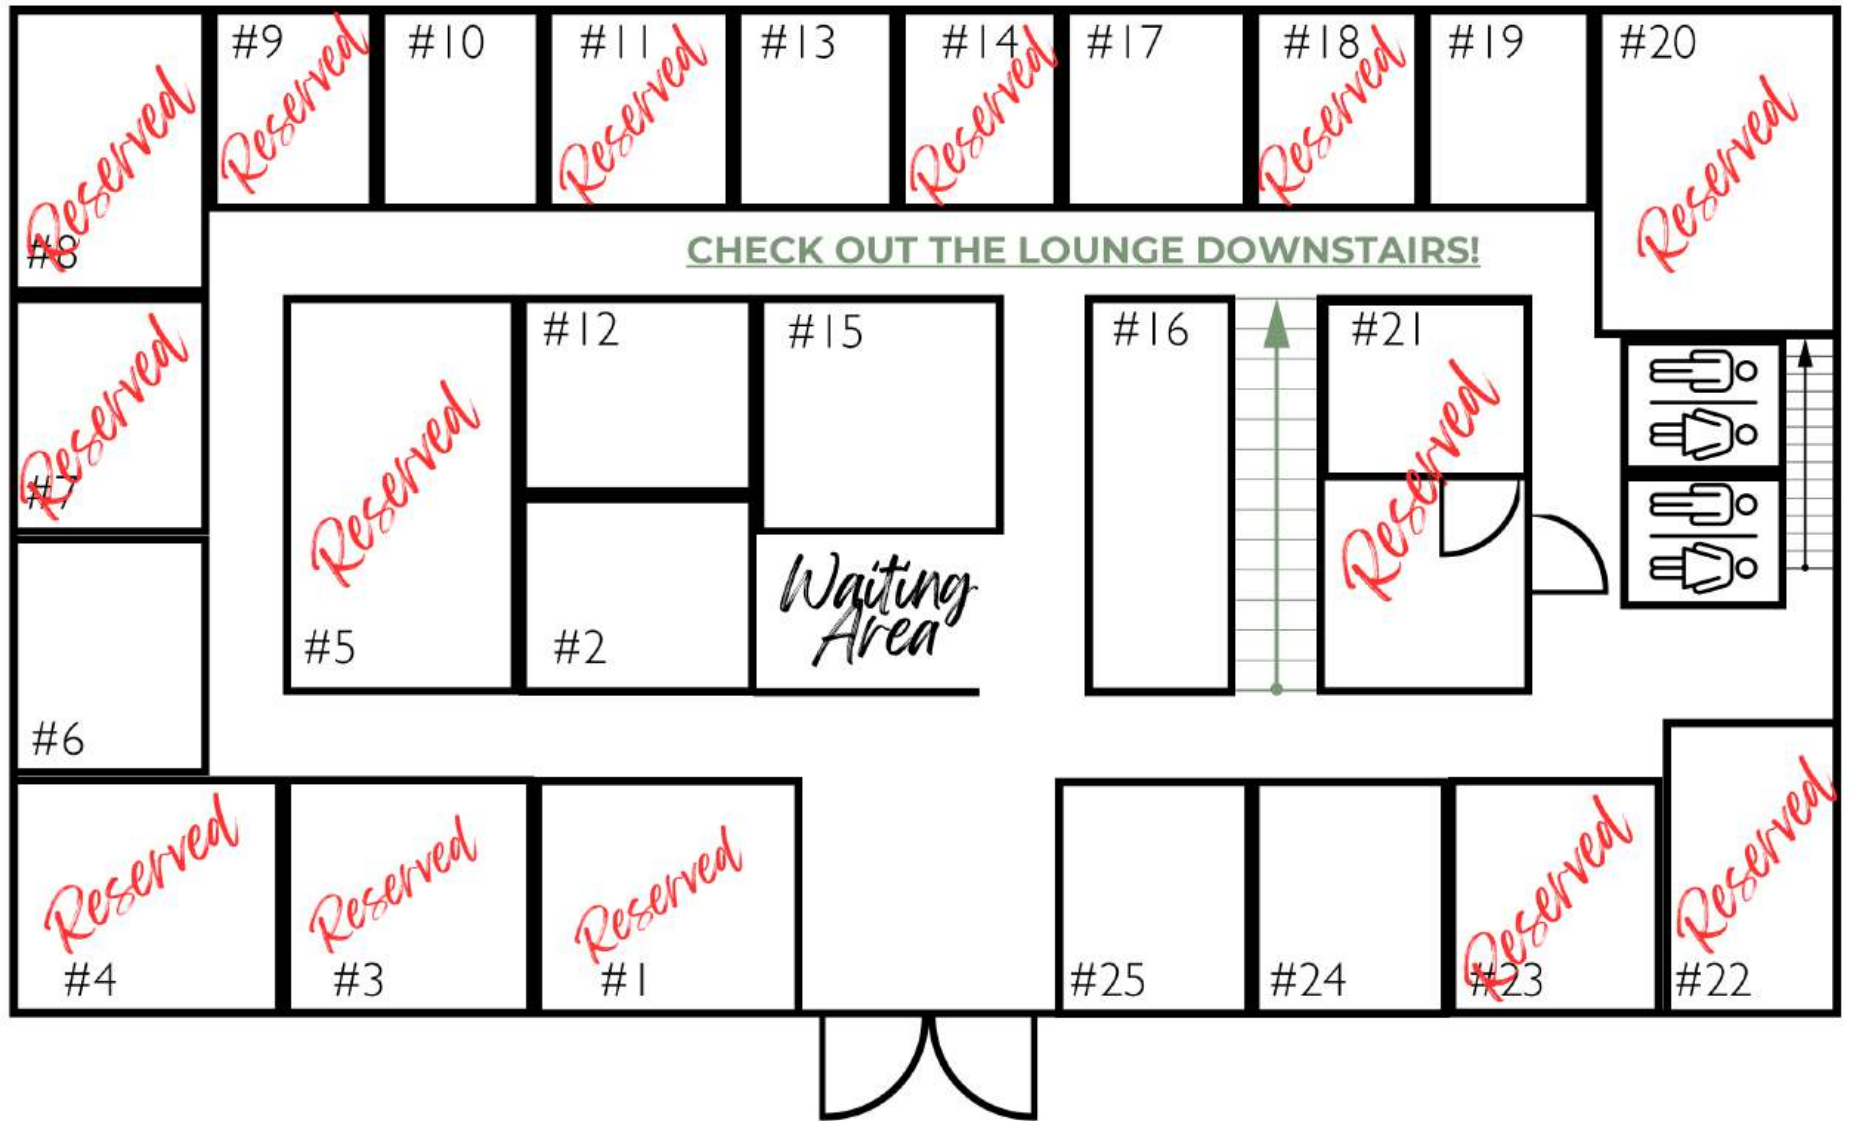

219 N. 27TH STREET BOISE, IDAHO 83702

EMAIL OR TEXT FOR A TOUR
NATALIE@COMMERCIALNW.COM 208-890-2710

RENT PRICING

Suite	Total Monthly Rent
1	Reserved
2	$699
3	Reserved
4	Reserved
5	Reserved
6	$725
7	Reserved
8	$750
9	$350
10	$350
11	$350
12	$699
13	$350

Suite	Total Monthly Rent
14	$350
15	$750
16	$795
17	$350
18	$350
19	$350
20	Reserved
21	Reserved
22	Reserved
23	Reserved
24	$725
25	$725