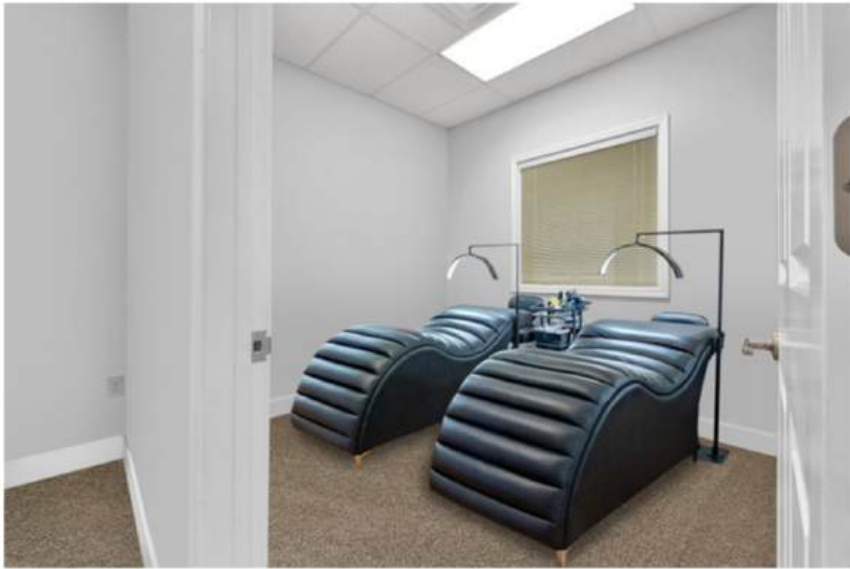

BEAUTY / WELLNESS SPACES