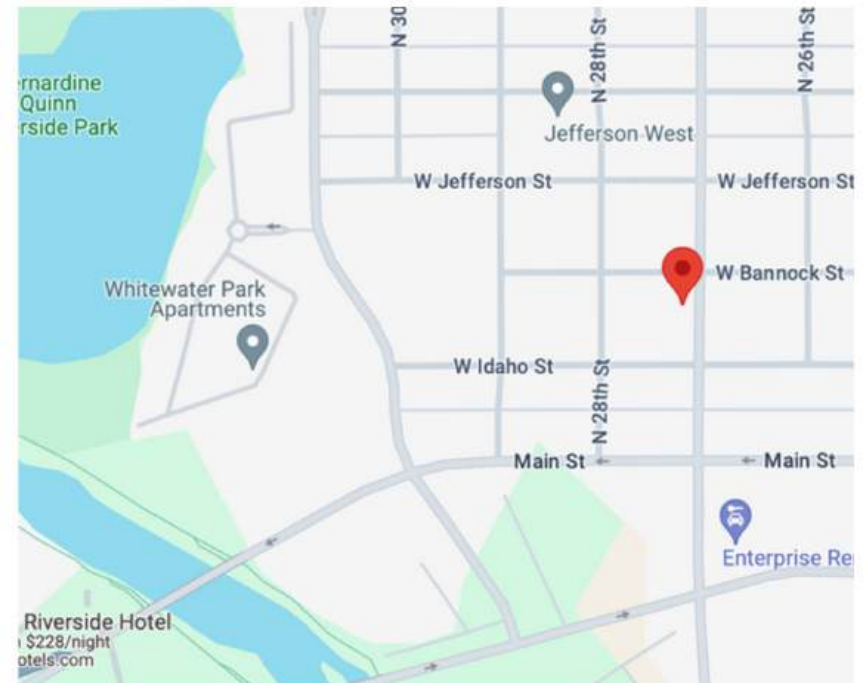

RENT PRICING

Suite	Total Monthly Rent
1	Reserved
2	$699
3	Reserved
4	Reserved
5	Reserved
6	$725
7	Reserved
8	$750
9	$350
10	$350
11	$350
12	$699
13	$350

Suite	Total Monthly Rent
14	$350
15	$750
16	$795
17	$350
18	$350
19	$350
20	Reserved
21	Reserved
22	Reserved
23	Reserved
24	$725
25	$725

219 N. 27TH STREET BOISE, IDAHO 83702

EMAIL OR TEXT FOR A TOUR
NATALIE@COMMERCIALNW.COM 208-890-2710