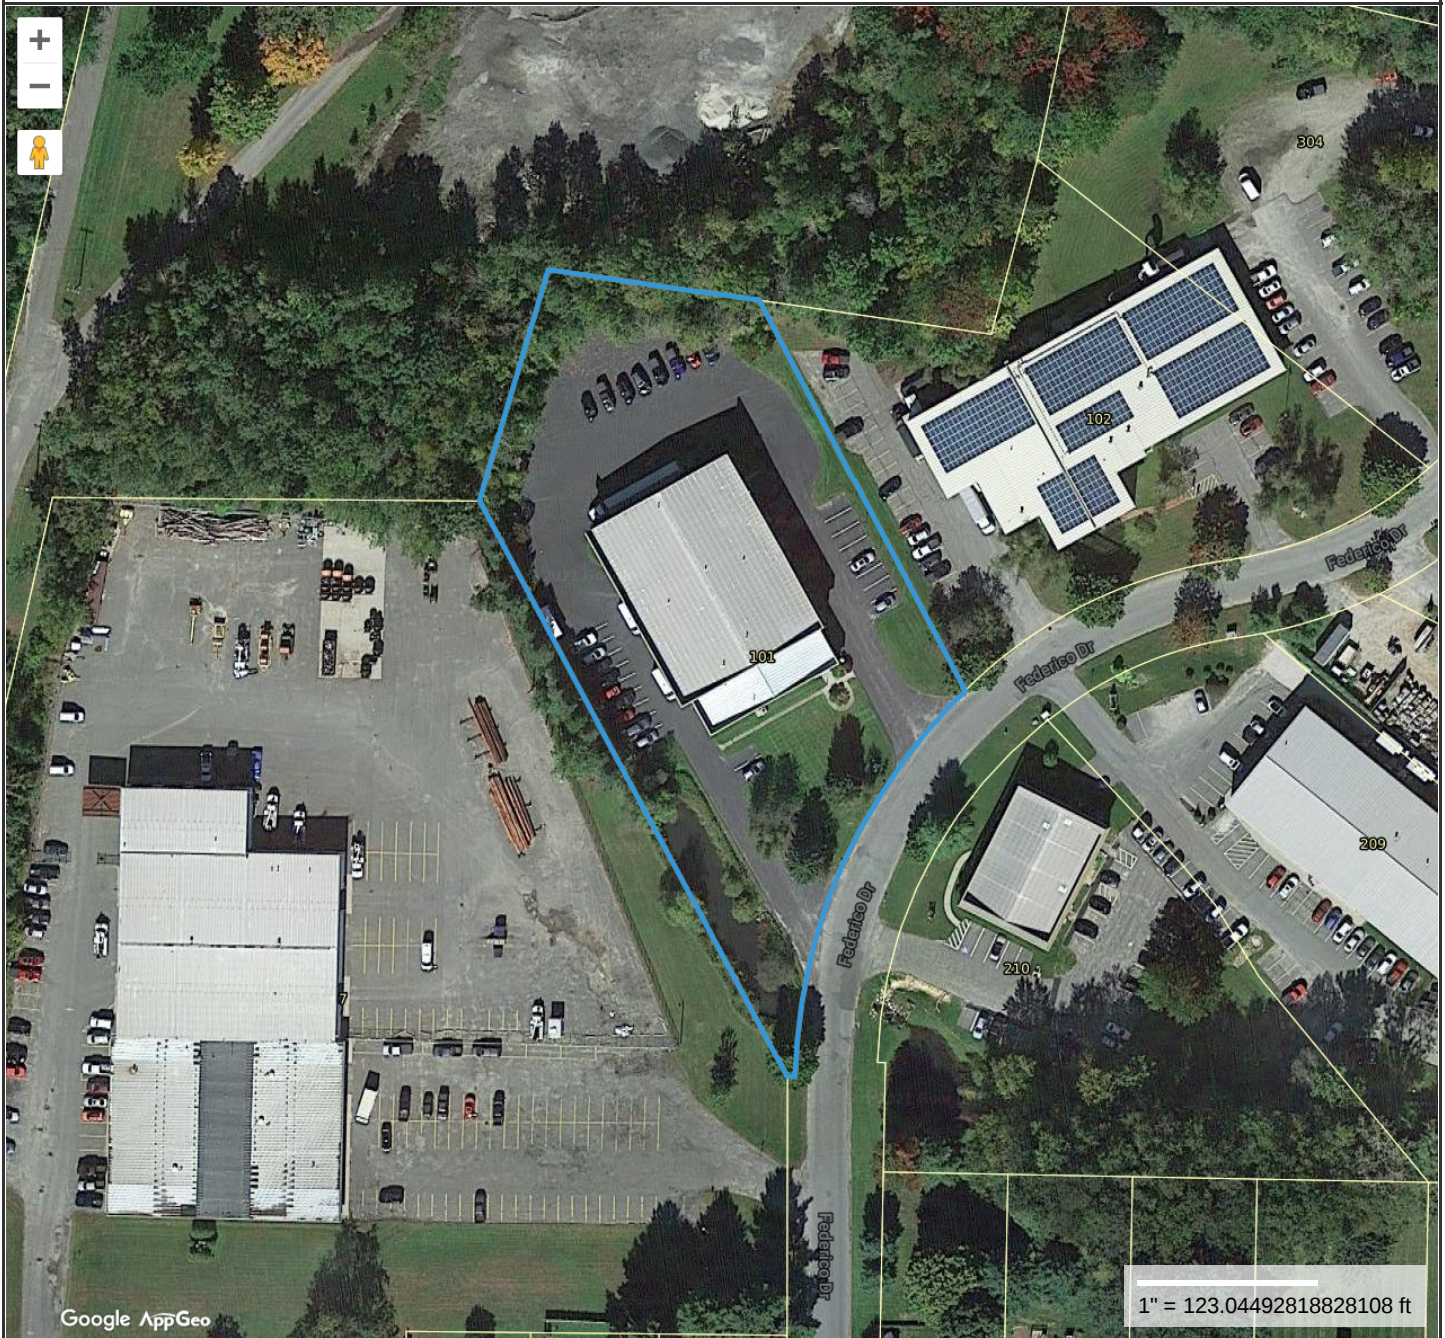

Federico Office Park 1 Federico Dr Pittsfield FEDEX Lease

Property Information

Property ID M110007101
Location 1 FEDERICO DR
Owner FEDERICO REALTY CORP

**MAP FOR REFERENCE ONLY
NOT A LEGAL DOCUMENT**

City of Pittsfield, MA makes no claims and no warranties, expressed or implied, concerning the validity or accuracy of the GIS data presented on this map.

Geometry updated 09/21/2021
Data updated 10/11/2018

Print map scale is approximate. Critical layout or measurement activities should not be done using this resource.