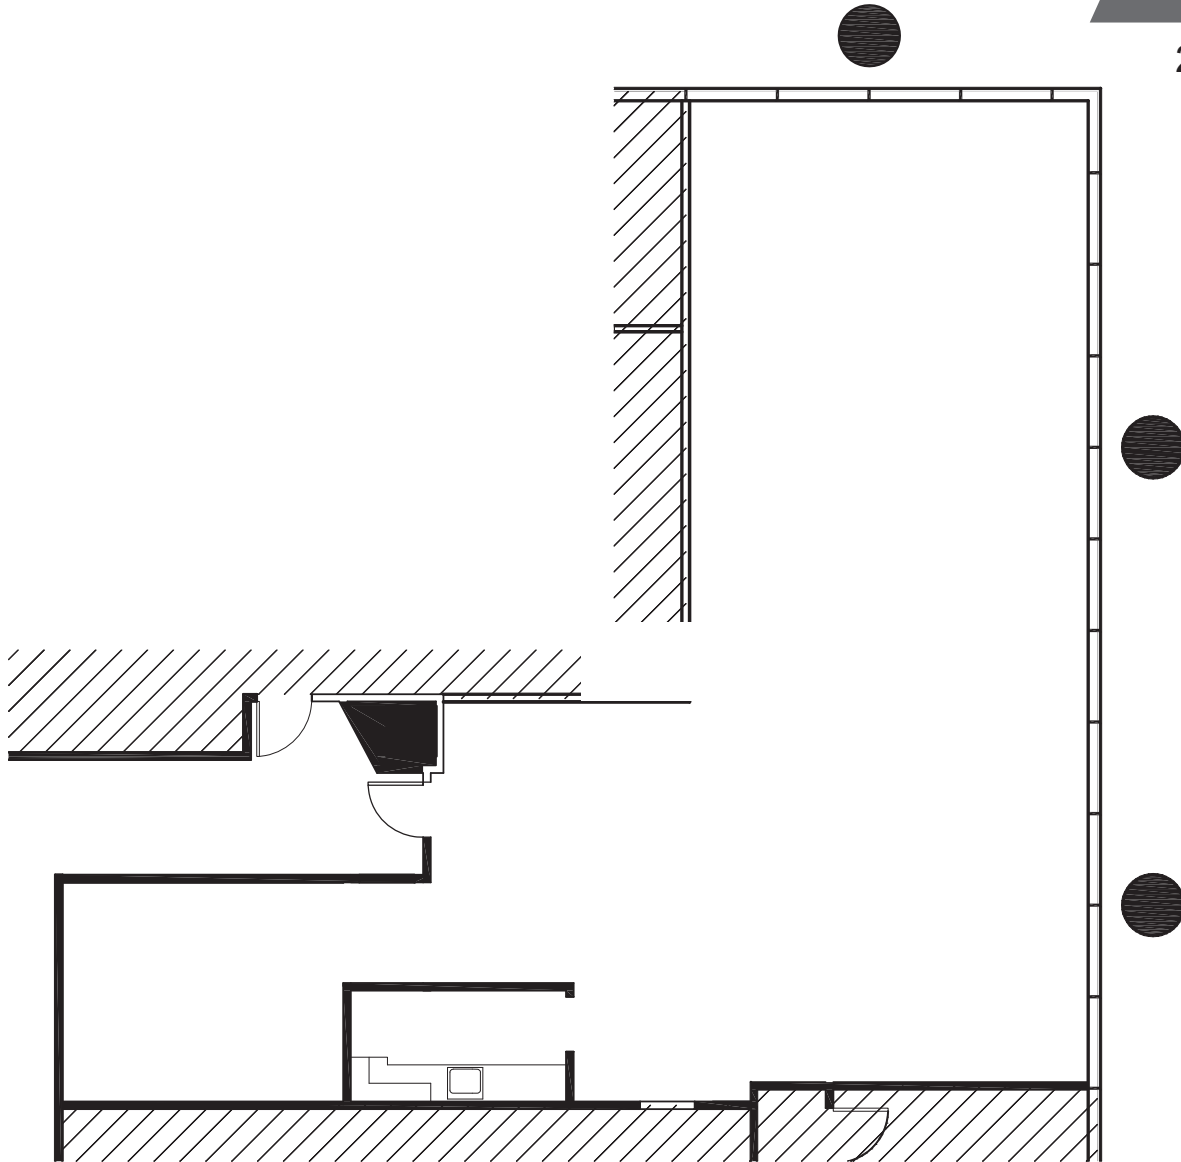

Suite 780

2,046 SF

For more information, please contact:

**Angela H. Odell**  
+1 813 514 2435  
angela.odell@cushwake.com

**Melanie Jackson CCIM, SIOR**  
+1 813 424 3210  
melanie.jackson@cushwake.com

One MetroCenter  
4010 W. Boy Scout Boulevard, Suite 275  
Tampa, FL 33607 | USA