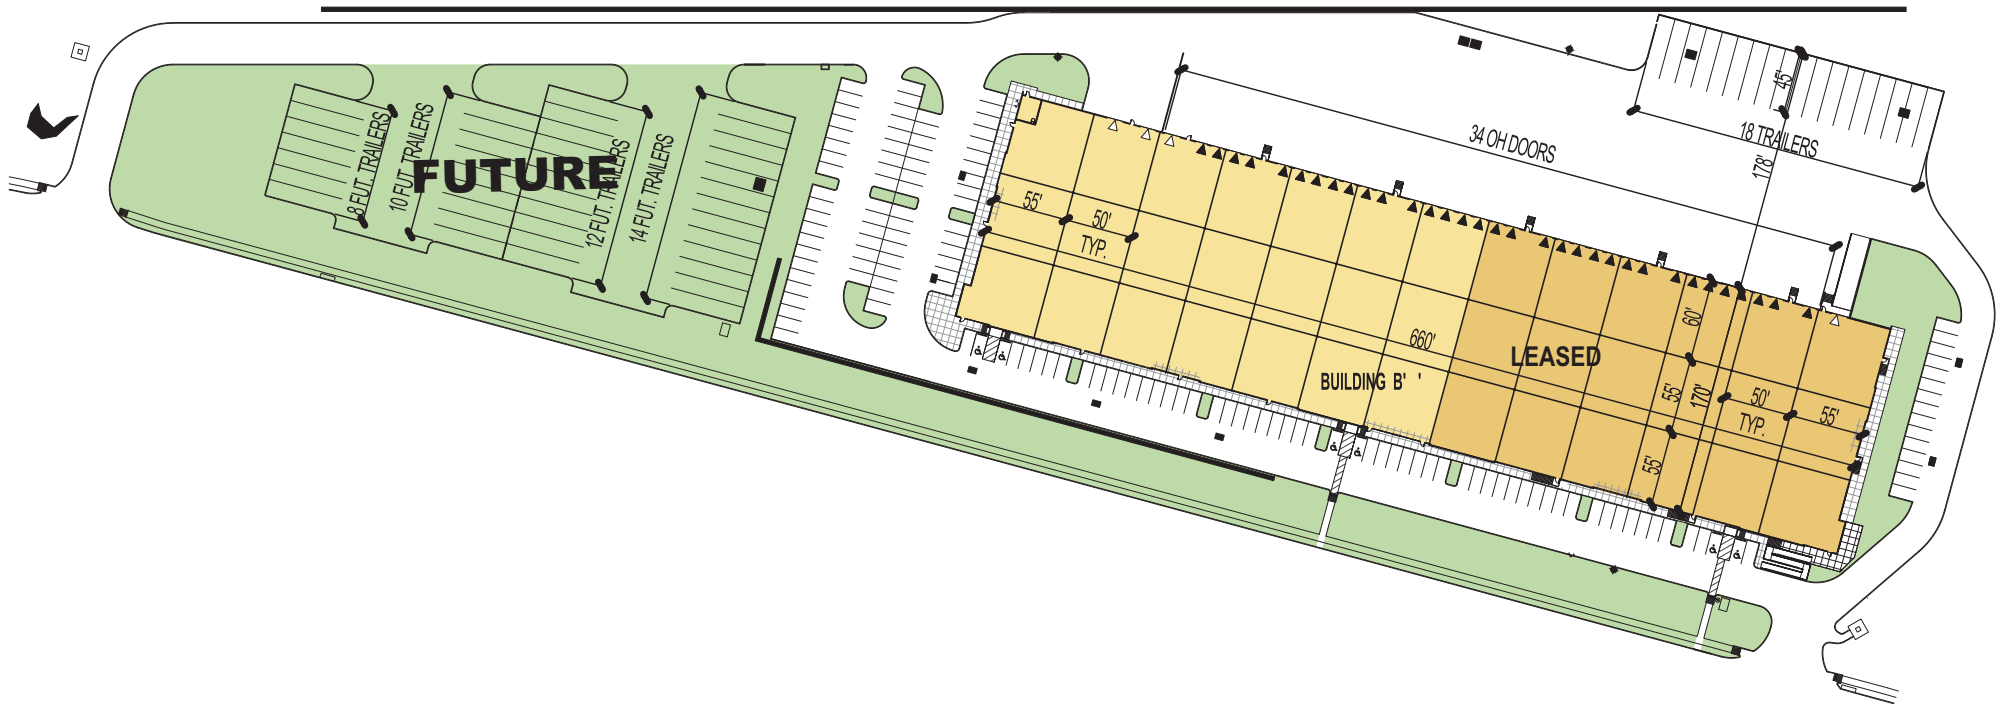

Destination	Miles	Minutes
DFW International Airport	1.3	3
SH. 183	1.5	4
SH. 161	1.5	4
SH. 360	1.8	4

PARC SOUTHWEST

BUILDING B

5251 Frye Rd. | Irving, TX

SQUARE FEET:	112,500	PARKING SPACES:	85
AVAILABLE SQUARE FEET:	60,650	TRUCK COURT:	130'
MINIMUM DIVISIBLE:	17,000	DOCK DOORS:	17
BLDG. DEPTH:	170'	TRAILER PARKING:	9
CLEAR HEIGHT:	30'	SPRINKLER SYSTEM:	ESFR
TYPICAL BAY:	50' x 55'	CONFIGURATION:	Rear Load
DRIVE-IN DOORS:	3		