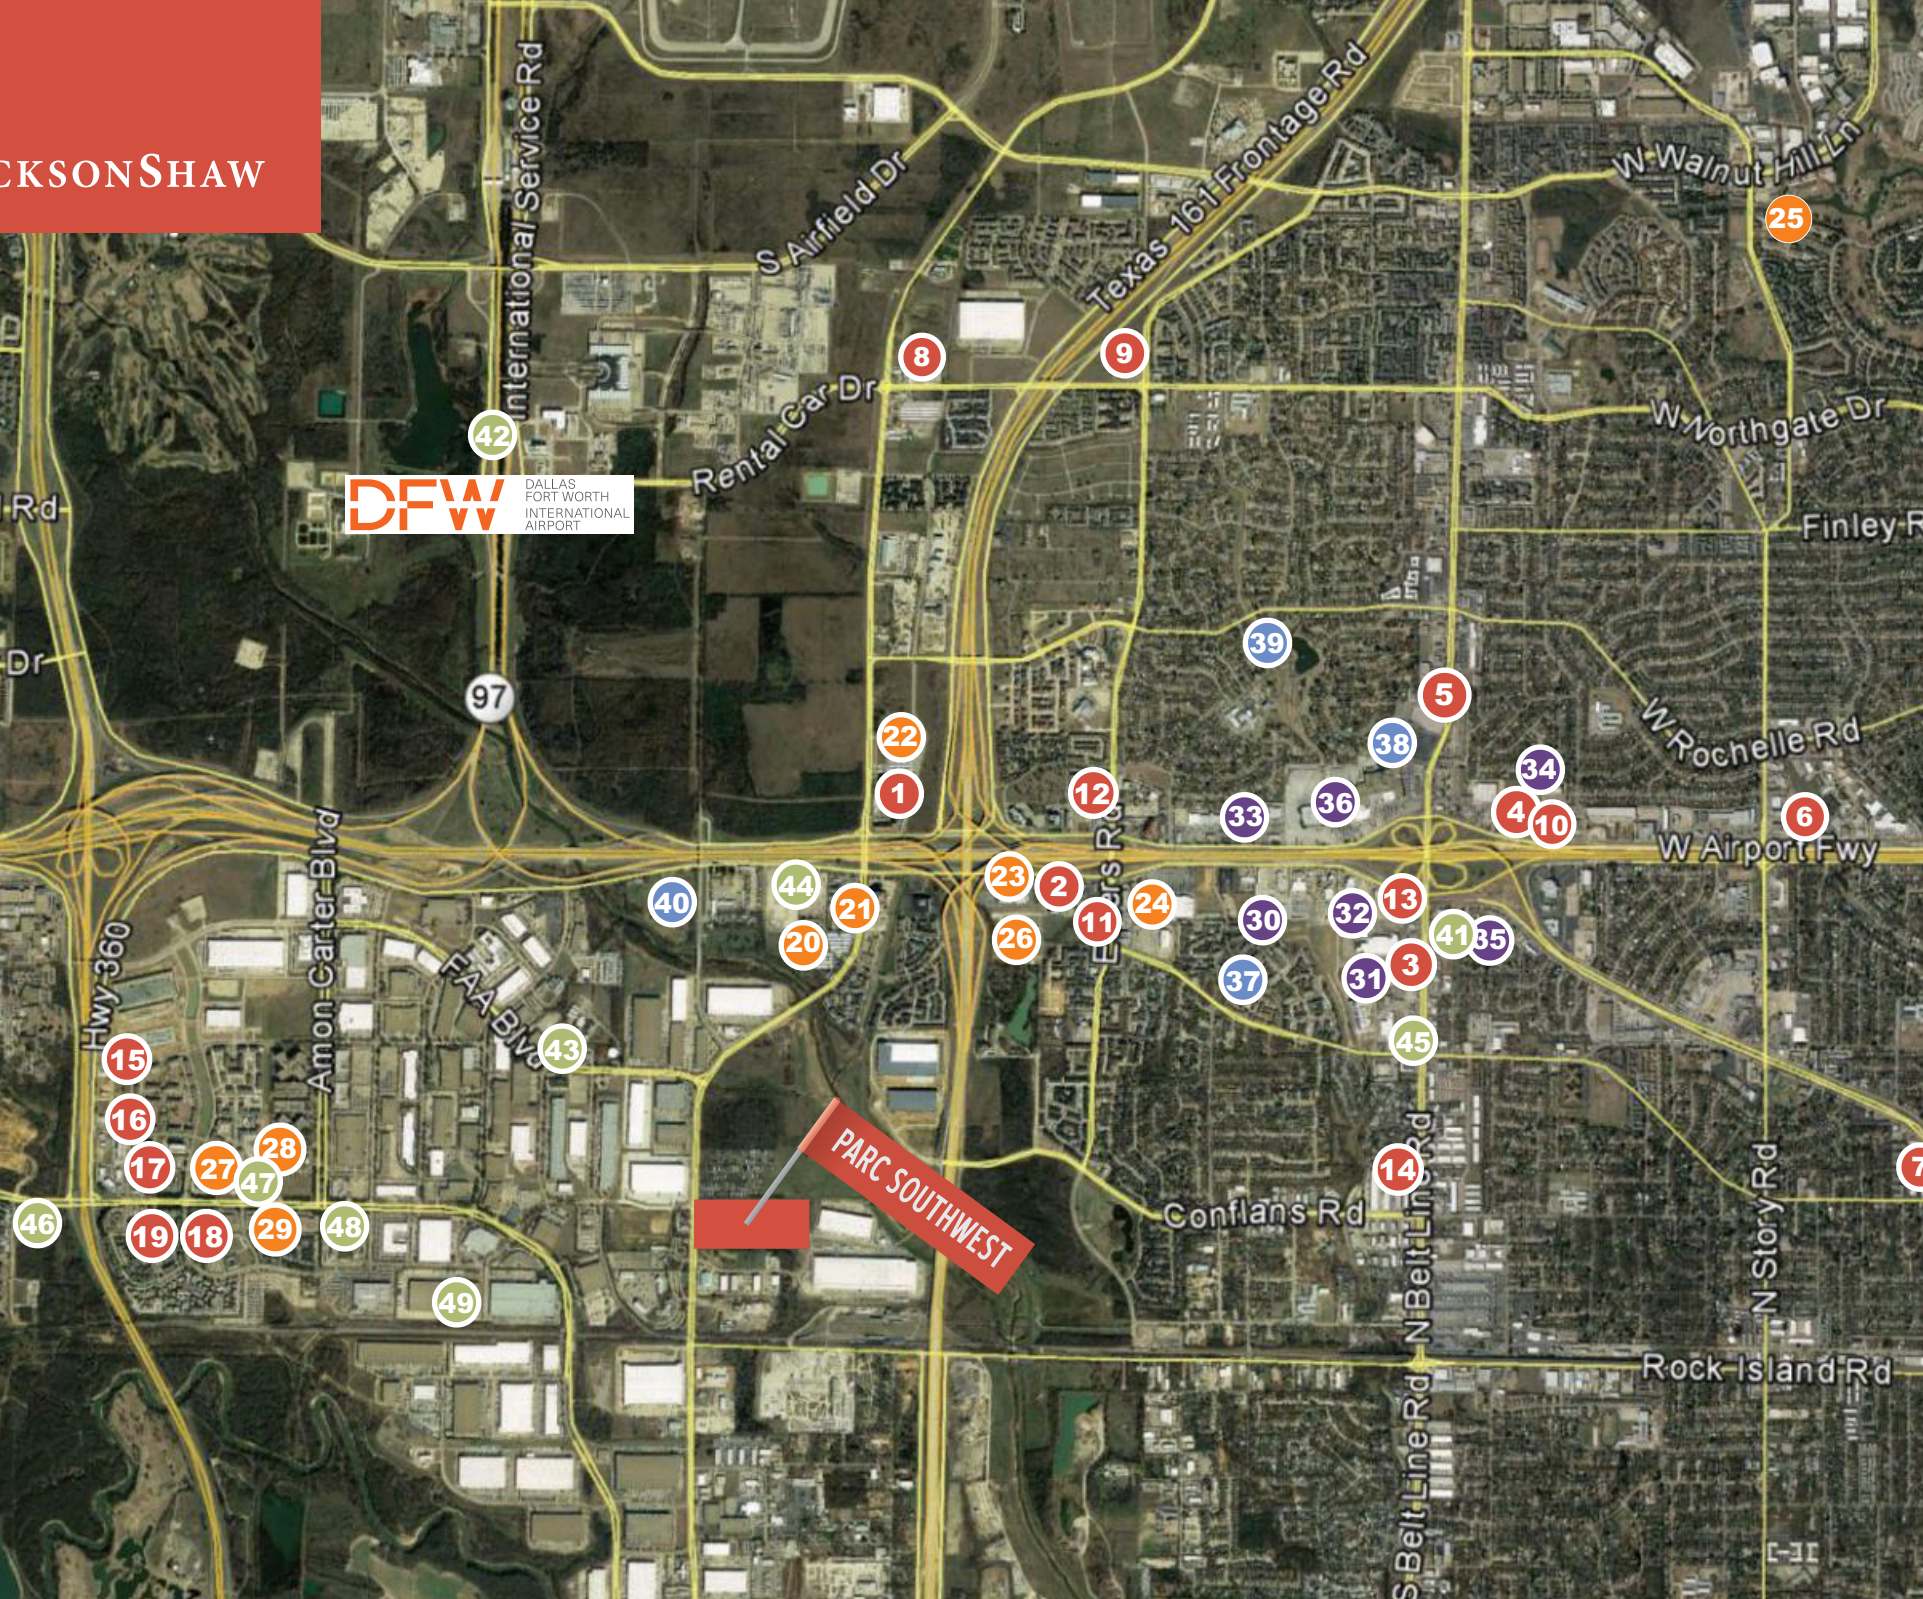

JACKSONSHAW

DFW DALLAS FORT WORTH INTERNATIONAL AIRPORT

PARC SOUTHWEST