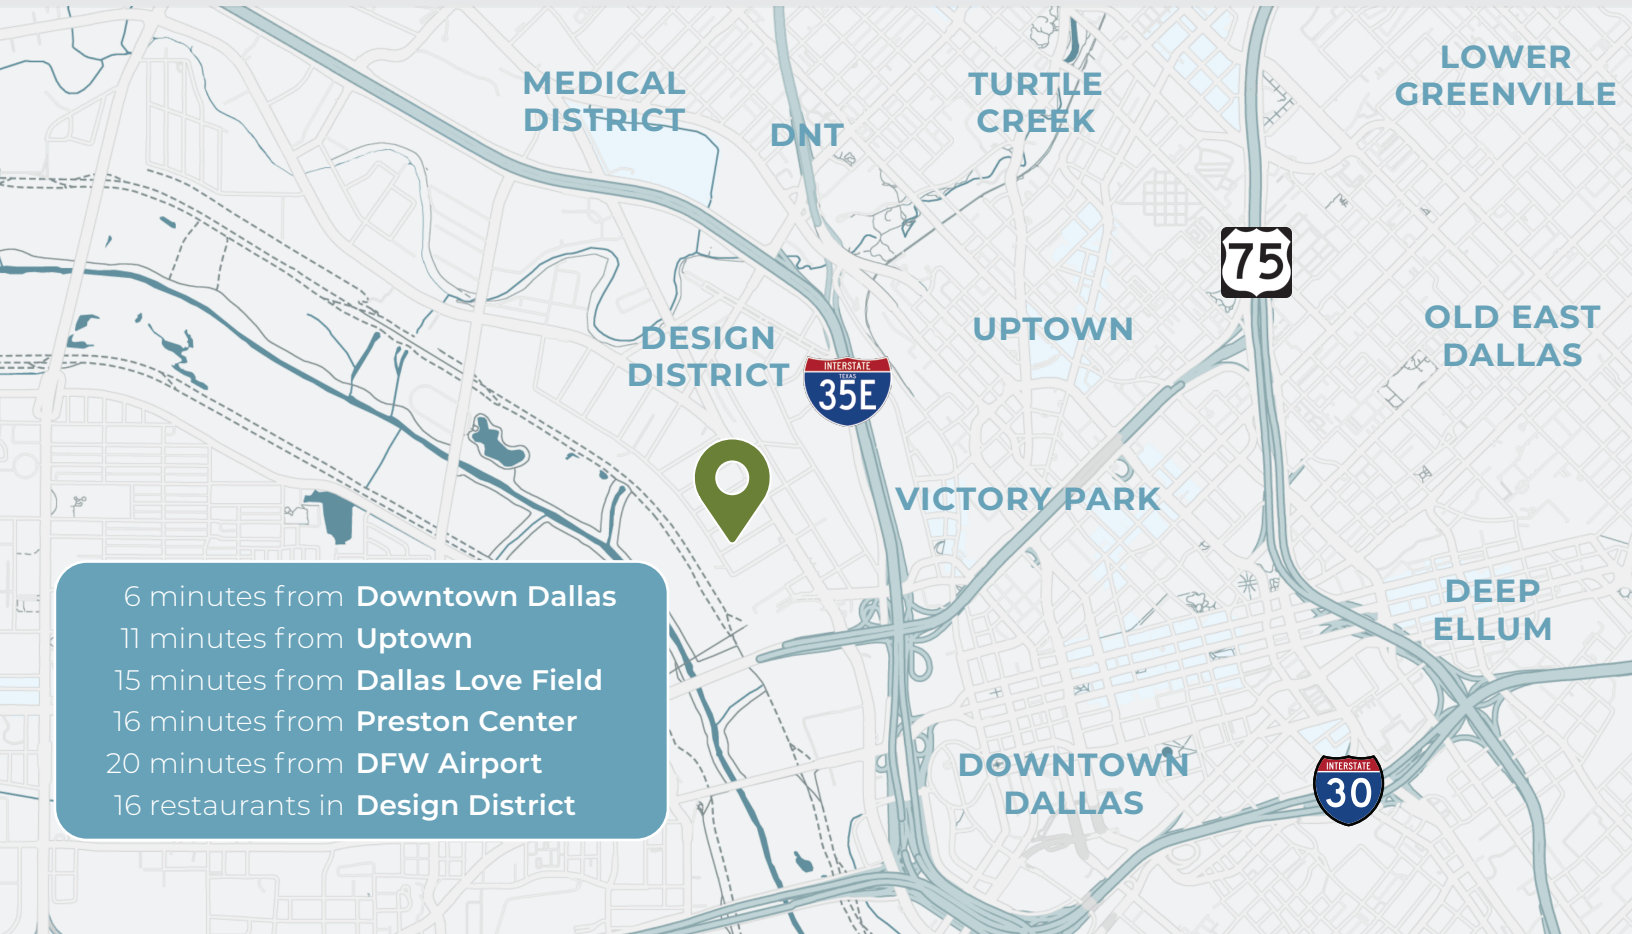

# AVAILABLE SPACE

UP TO **6,118 RSF**

- 6 minutes from **Downtown Dallas**
- 11 minutes from **Uptown**
- 15 minutes from **Dallas Love Field**
- 16 minutes from **Preston Center**
- 20 minutes from **DFW Airport**
- 16 restaurants in **Design District**