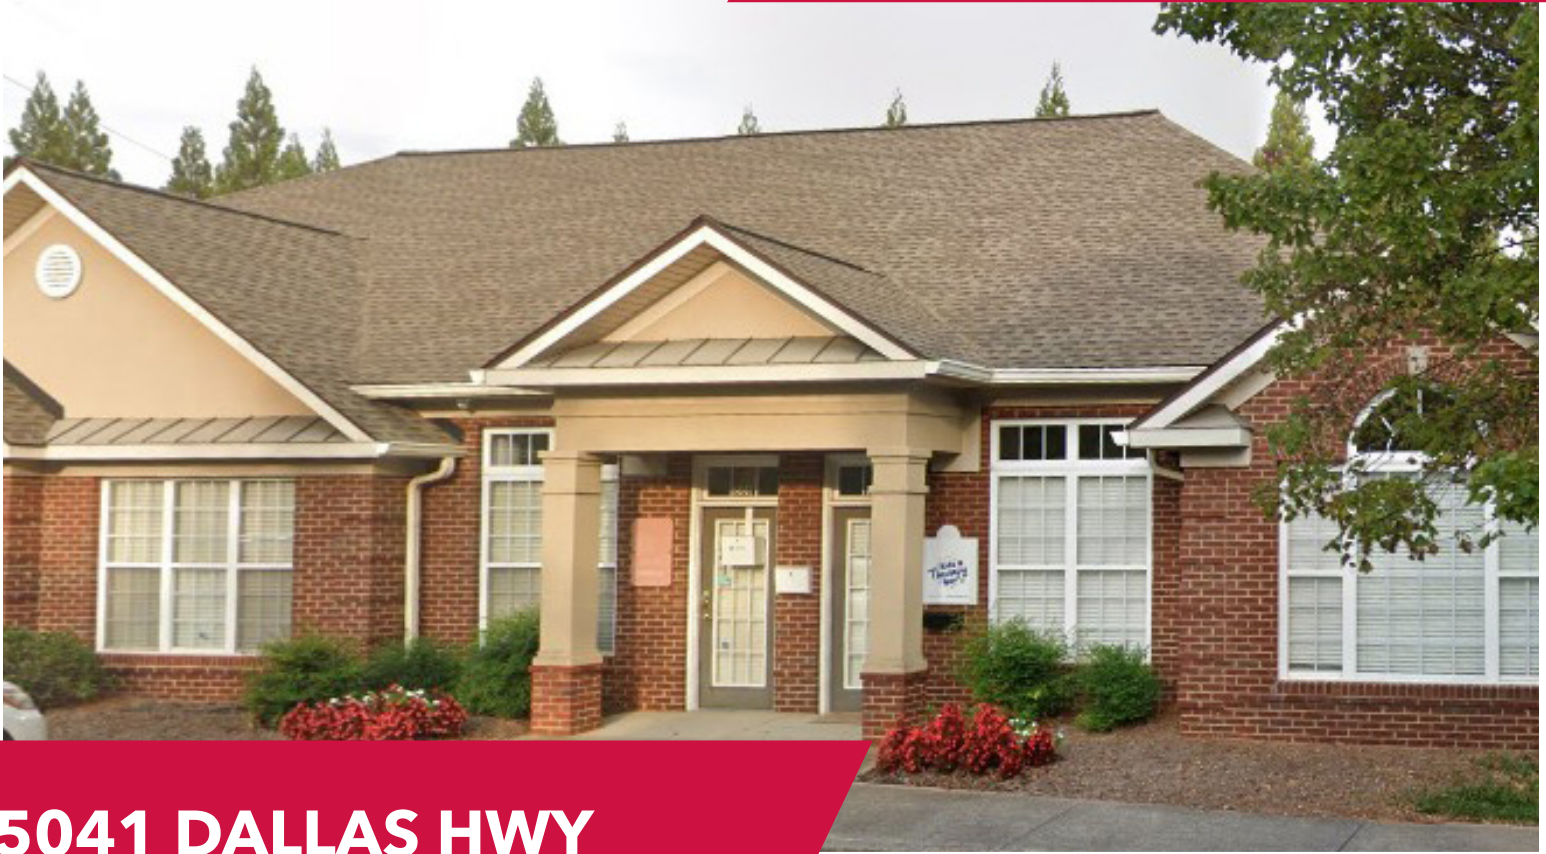

FOR SALE
1,170 - 2,417 SF

5041 DALLAS HWY
BLDG 500
Powder Springs, GA 30127

CONTACT

CONNOR WINKLER,
SIOR

Executive VP / Principal
cwinkler@lee-associates.com
404.442.2803

BRETT THOMAS

Associate
bthomas@lee-associates.com
404.442.2873

PROPERTY HIGHLIGHTS

- Space Available: 1,170 - 2,417 SF
 - Two office condos available individually or together
- 6 miles from Wellstar Paulding Medical Center
- 12 miles to I-75
- Located directly on Dallas Hwy with strong visibility and traffic counts
- Centrally positioned between Marietta, Powder Springs, and Dallas
- Ideal for professional or medical office users