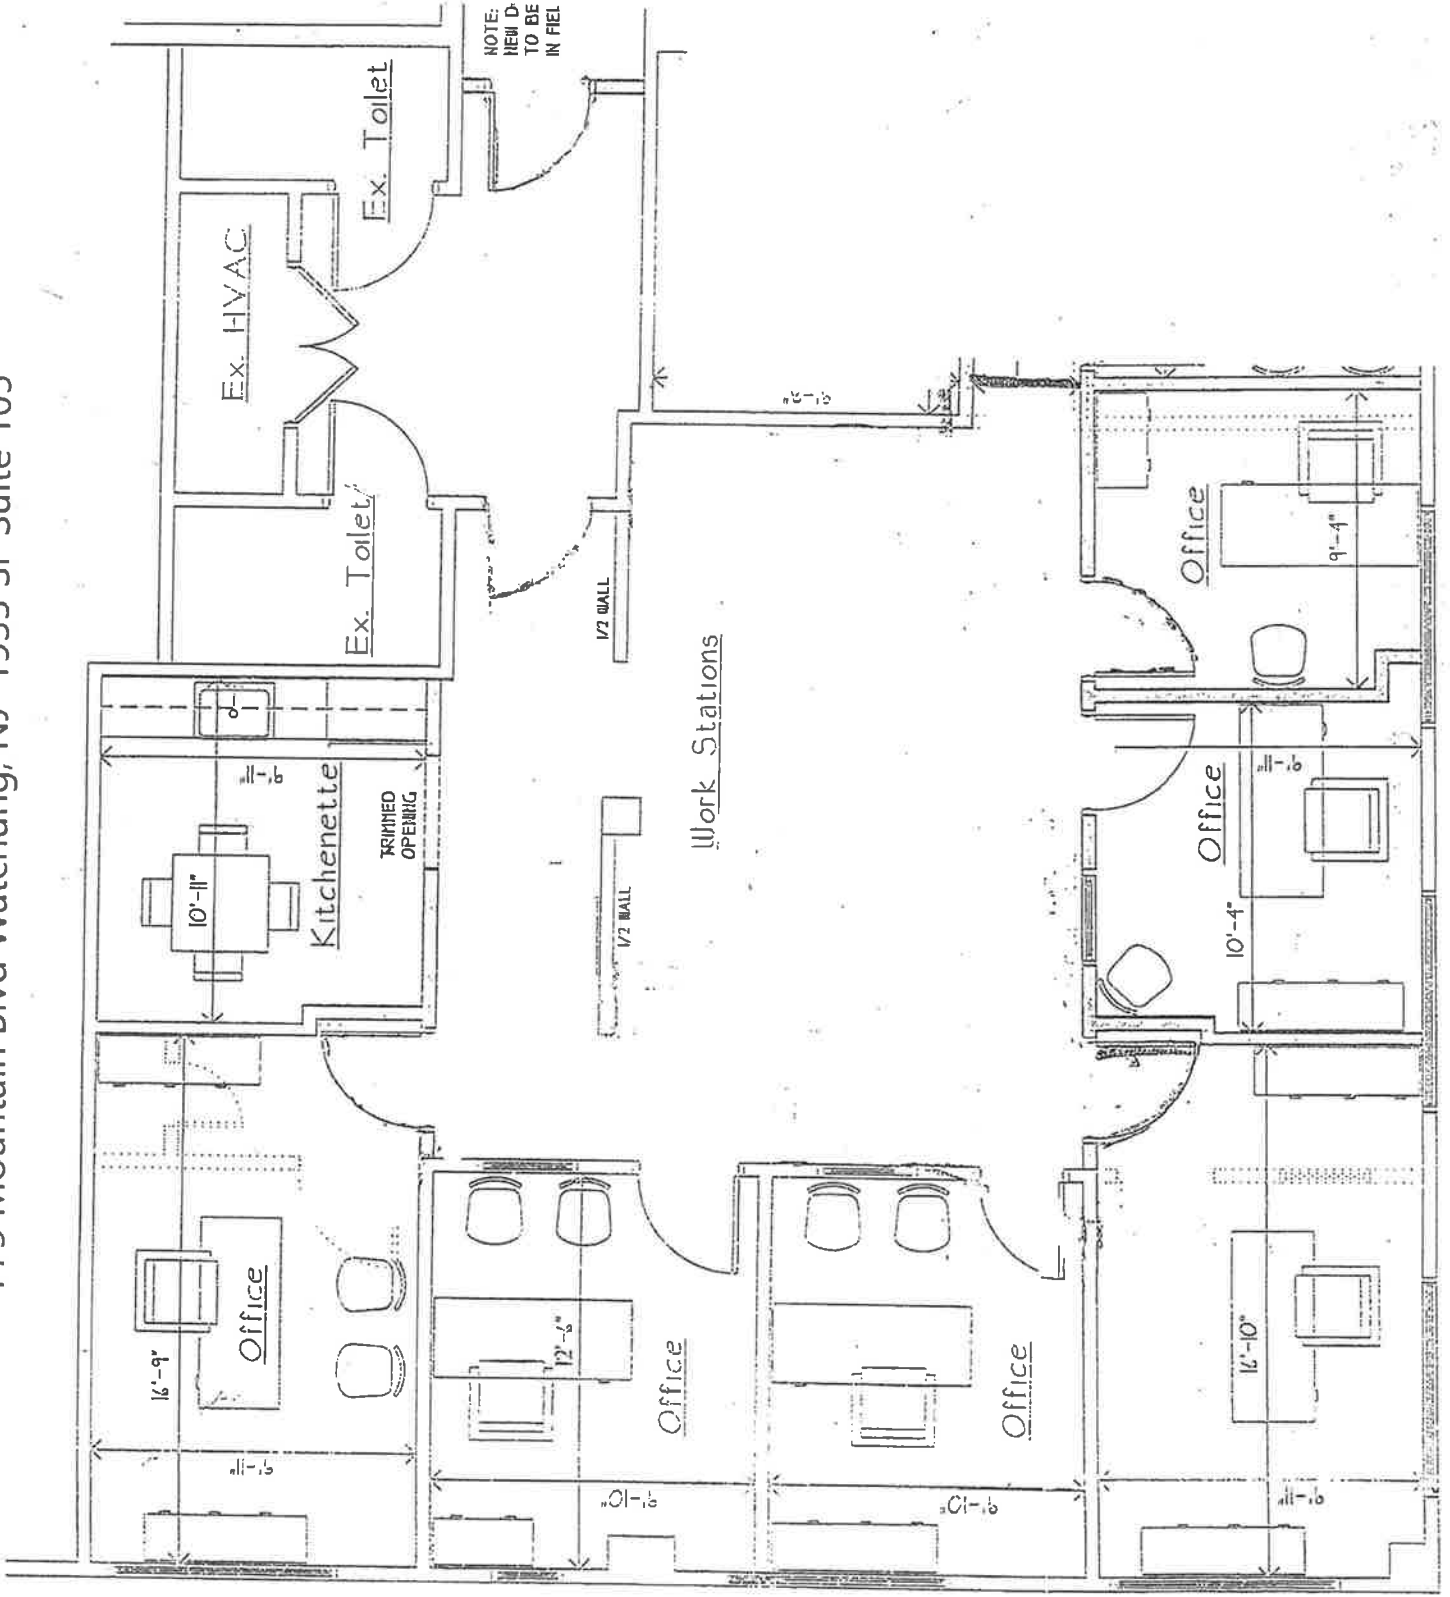

775 Mountain Blvd Watchung, NJ 1933 SF Suite 105