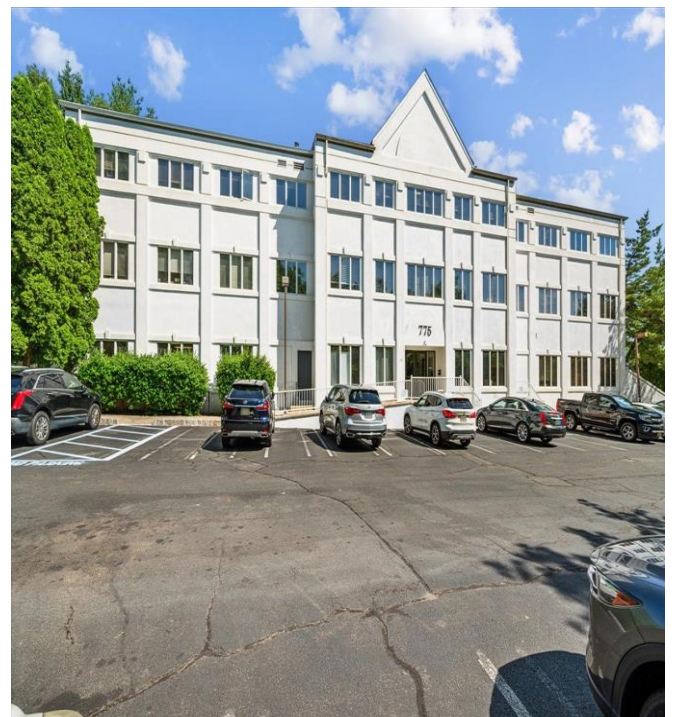

Timothy P. Deluccia

Broker Associate

908-938-6405

tim@delucciacommercialgroup.com

Bob Axmann

Sales Associate

908-334-9980

bobax@msn.com

Commercial Sales/Leasing