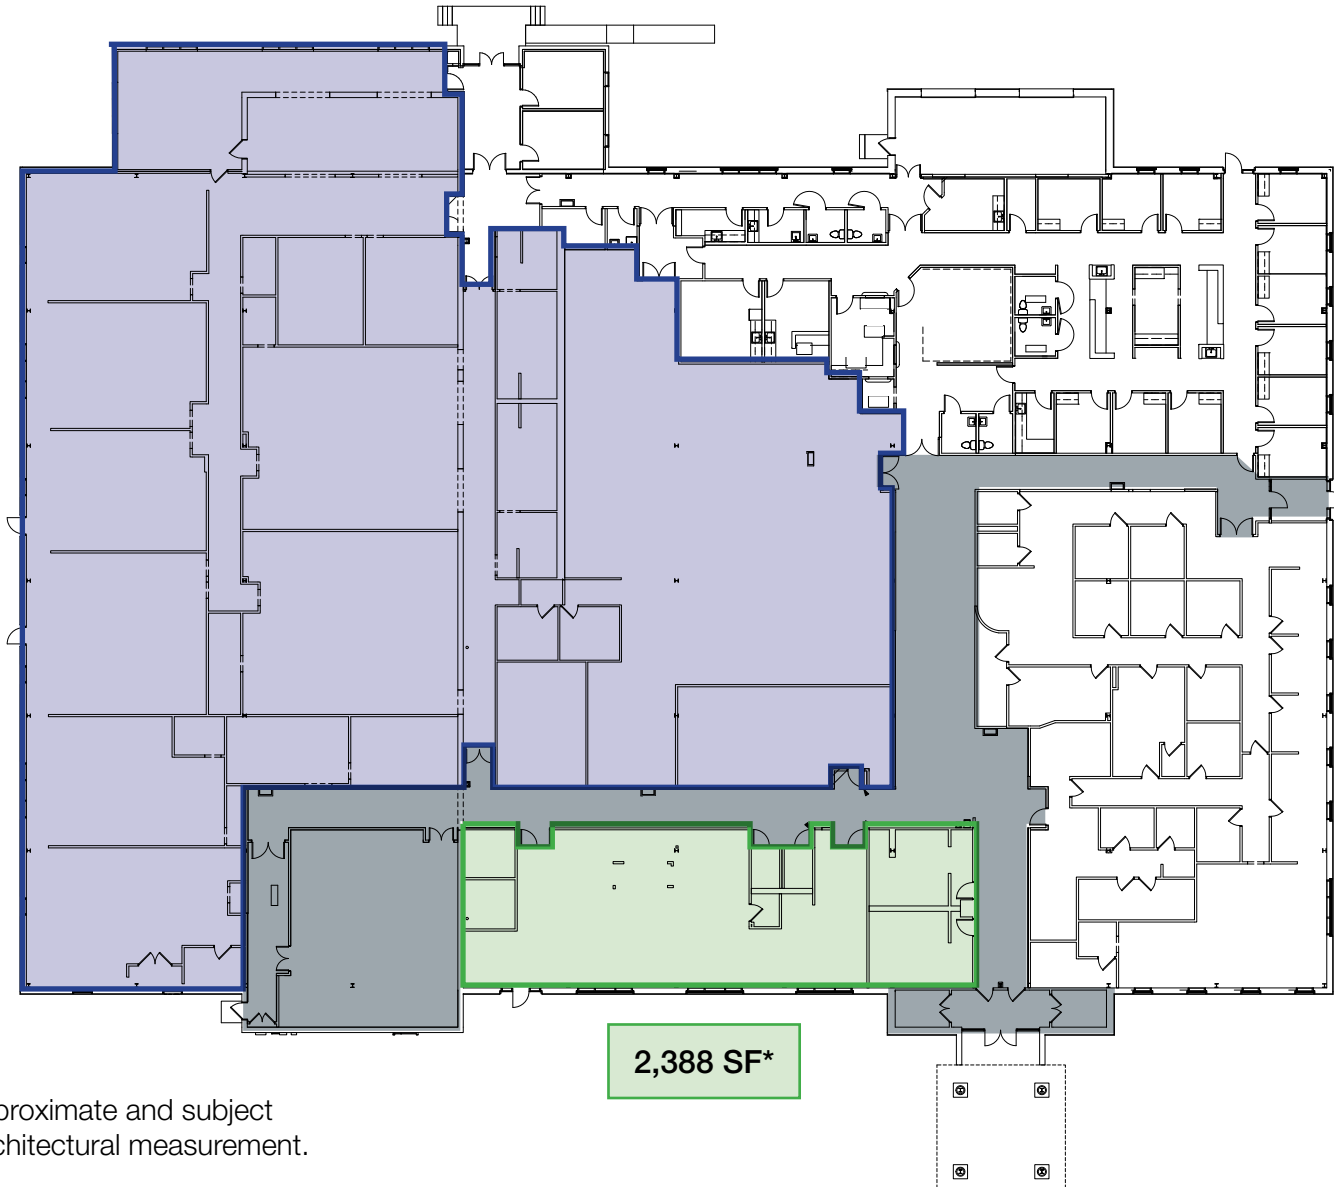

160 Fries Mill Road

Medical Office Building
For Lease

160 Fries Mill Road

Medical Office Building For Lease

Property Highlights:

- Premiere Medical Office Building in South Jersey Healthcare Corridor
- 2,388 SF - 21,840 SF Build-to-suit suites available
- Prime location on Fries Mill Rd with 7,300+ vehicles per day
- Close proximity to Penn Medicine, Jefferson Health, and Cooper University Health
- Convenient location with access to E Black Horse Pike and Hurffville-Cross Keys Rd
- Abundant parking

160 Fries Mill Road

Medical Office Building
For Lease

21,840 SF*

2,388 SF*

* Square footages are approximate and subject to change, based on architectural measurement.