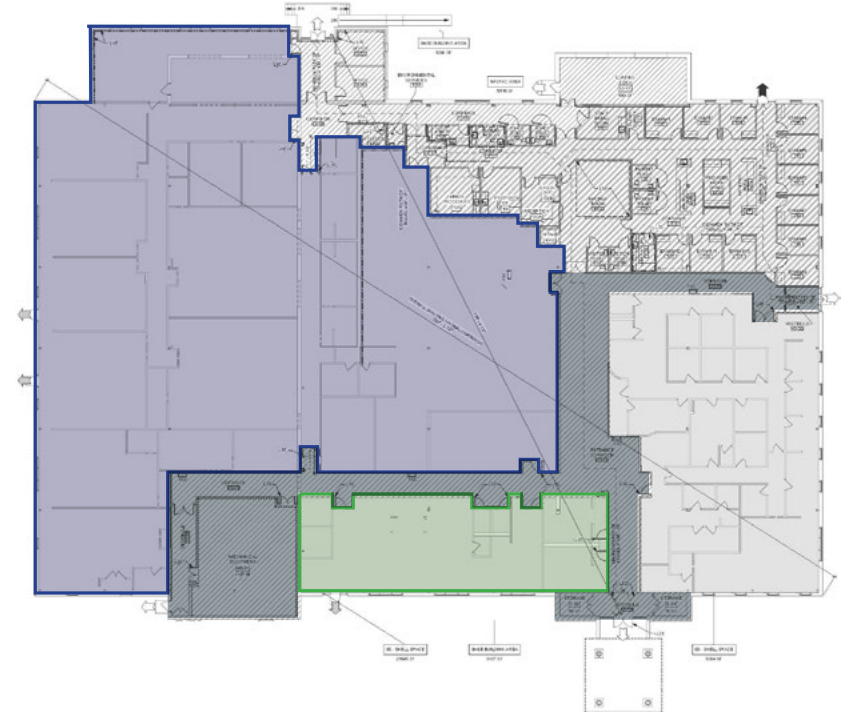

160 Fries Mill Road

Medical Office Building
For Lease

160 Fries Mill Road

Medical Office Building For Lease

Property Highlights:

- Premiere Medical Office Building in South Jersey Healthcare Corridor
- 2,388 SF - 21,840 SF Build-to-suit suites available
- Prime location on Fries Mill Rd with 7,300+ vehicles per day
- Close proximity to Penn Medicine, Jefferson Health, and Cooper University Health
- Convenient location with access to E Black Horse Pike and Hurffville-Cross Keys Rd
- Abundant parking

160 Fries Mill Road

Medical Office Building
For Lease

21,840 SF*

2,388 SF*

* Square footages are approximate and subject to change, based on architectural measurement.