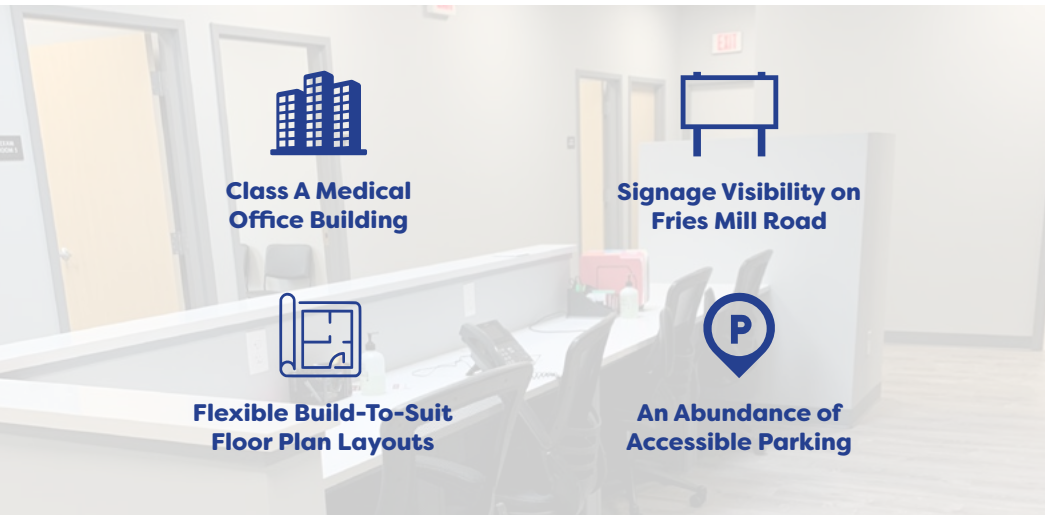

160 Fries Mill Road

Medical Office Building
For Lease

160 Fries Mill Road

Medical Office Building For Lease

Property Highlights:

- Premiere Medical Office Building in South Jersey Healthcare Corridor
- 2,388 SF - 21,840 SF Build-to-suit suites available
- Prime location on Fries Mill Rd with 7,300+ vehicles per day
- Close proximity to Penn Medicine, Jefferson Health, and Cooper University Health
- Convenient location with access to E Black Horse Pike and Hurffville-Cross Keys Rd
- Abundant parking