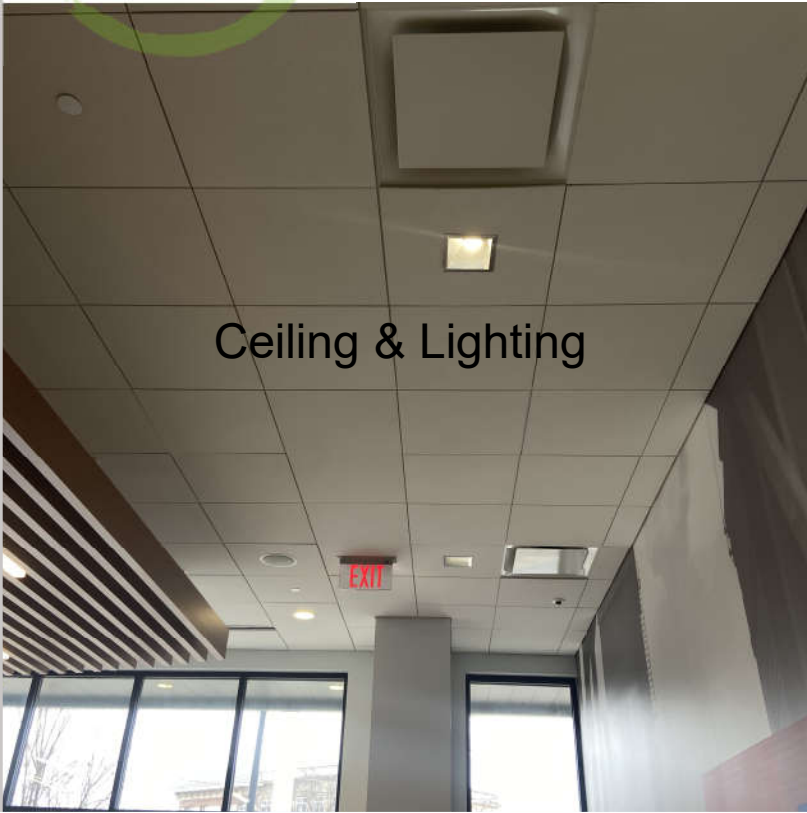

Ceiling & Lighting

Office Supply Room

Former
ATM

Former
ATM

Patio

RETAIL LEASING
ADVISORS

SHANNON SHUMAN MARTIN
404.312.4305
shannon@retailleasingadvisors.net
www.retailleasingadvisors.net

No warranty or representation, express or implied, has been made as to the accuracy of the information provided herein, and no liability is assumed for errors or omissions.