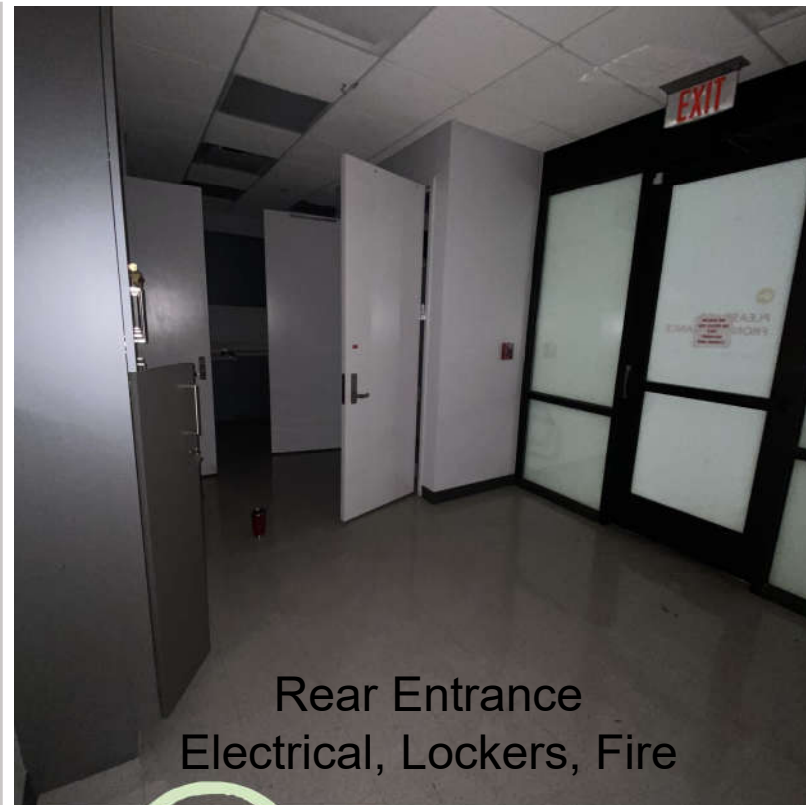

BRANTLEY RETAIL PLACE

144 Moreland Avenue | Atlanta Georgia 30307

Interior Photos

2,318 SF

View to Offices

Office

Rear Entrance
Electrical, Lockers, Fire

ADA Restroom