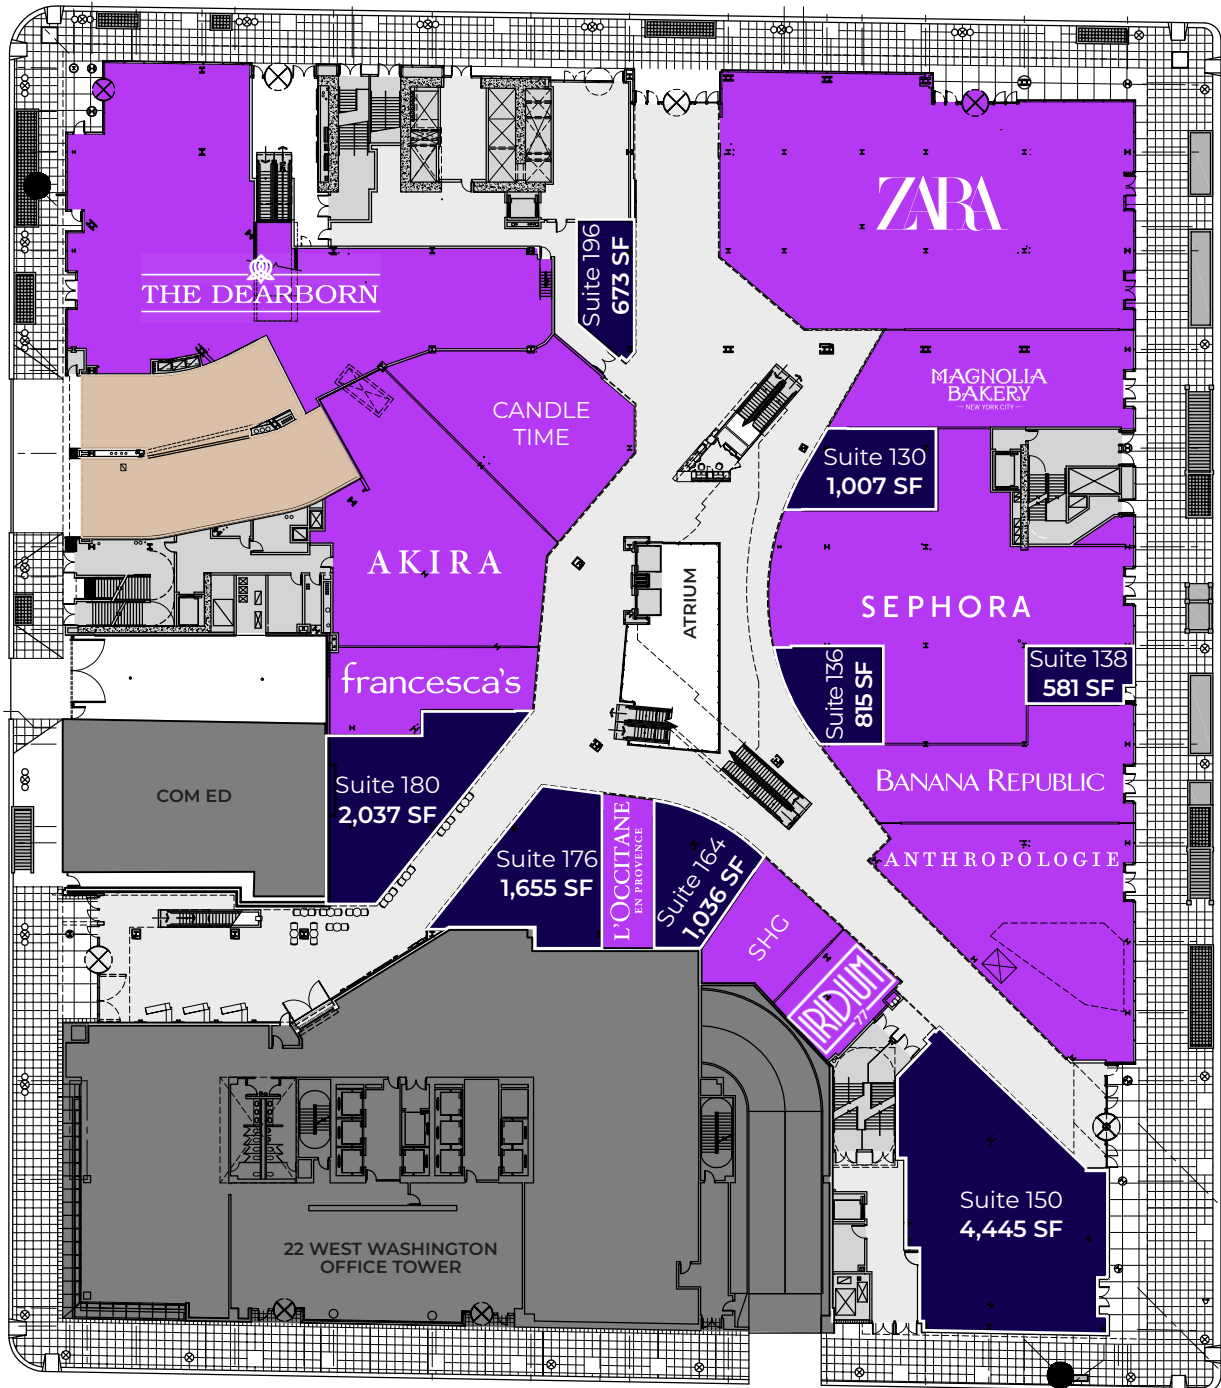

**BLOCK**  
**THIRTY SEVEN**

---

**BLOCK THIRTY SEVEN**  
108 N STATE ST  
CHICAGO, IL 60602  
UNITED STATES

Available
  Leased

**BLOCK THIRTY SEVEN - PEDWAY LEVEL**  
 108 N State St  
 Chicago, IL 60602, United States

Available
  Leased

**BLOCK THIRTY SEVEN - LEVEL 1**  
 108 N State St  
 Chicago, IL 60602, United States

Available
  Leased

**BLOCK THIRTY SEVEN - LEVEL 2**  
 108 N State St  
 Chicago, IL 60602, United States

Available
  Leased

**BLOCK THIRTY SEVEN - LEVEL 3**  
 108 N State St  
 Chicago, IL 60602, United States

Available Leased

**BLOCK THIRTY SEVEN - LEVEL 4**  
 108 N State St  
 Chicago, IL 60602, United States

**BLOCK**  
**THIRTY SEVEN**