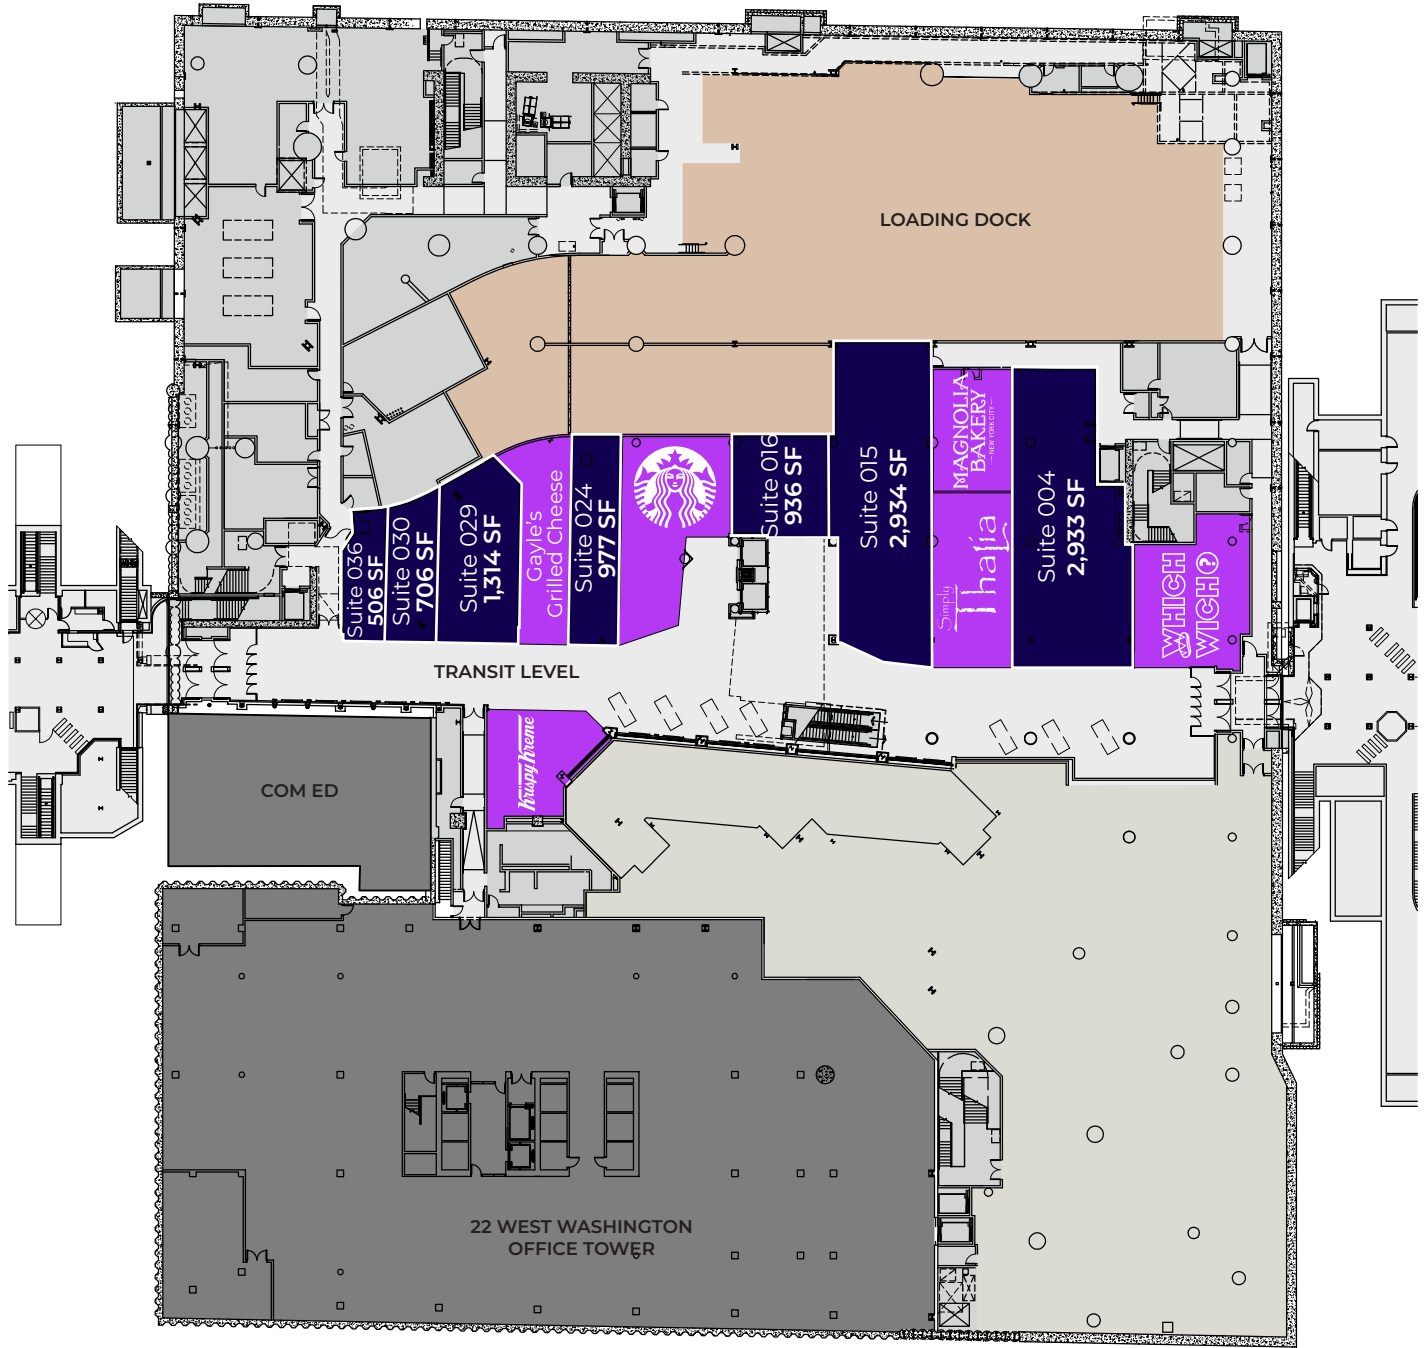

**BLOCK**  
**THIRTY SEVEN**

---

**BLOCK THIRTY SEVEN**  
108 N STATE ST  
CHICAGO, IL 60602  
UNITED STATES

Available
  Leased

**BLOCK THIRTY SEVEN - PEDWAY LEVEL**  
 108 N State St  
 Chicago, IL 60602, United States

Available
  Leased

**BLOCK THIRTY SEVEN - LEVEL 1**  
 108 N State St  
 Chicago, IL 60602, United States

Available
  Leased

**BLOCK THIRTY SEVEN - LEVEL 2**  
 108 N State St  
 Chicago, IL 60602, United States

**BLOCK**  
**THIRTY SEVEN**