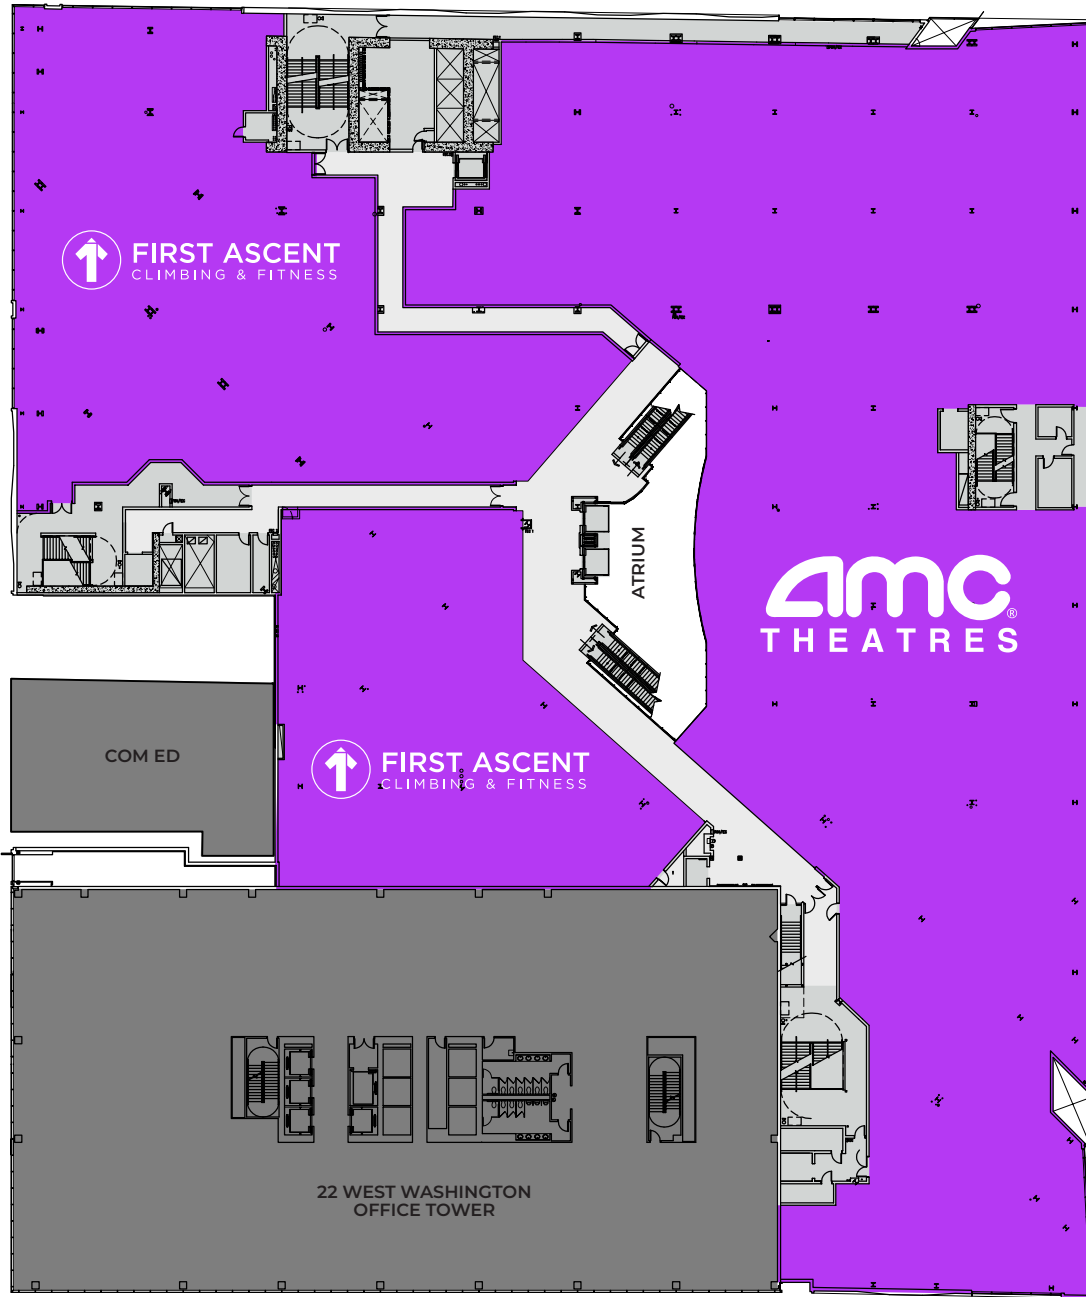

**BLOCK**  
**THIRTY SEVEN**

---

**BLOCK THIRTY SEVEN**  
108 N STATE ST  
CHICAGO, IL 60602  
UNITED STATES

Available
  Leased

**BLOCK THIRTY SEVEN - PEDWAY LEVEL**  
 108 N State St  
 Chicago, IL 60602, United States

Available
  Leased

**BLOCK THIRTY SEVEN - LEVEL 1**  
 108 N State St  
 Chicago, IL 60602, United States

Available
  Leased

**BLOCK THIRTY SEVEN - LEVEL 2**  
 108 N State St  
 Chicago, IL 60602, United States

Available
  Leased

**BLOCK THIRTY SEVEN - LEVEL 3**  
 108 N State St  
 Chicago, IL 60602, United States

Available Leased

**BLOCK THIRTY SEVEN - LEVEL 4**  
 108 N State St  
 Chicago, IL 60602, United States

**BLOCK**  
**THIRTY SEVEN**