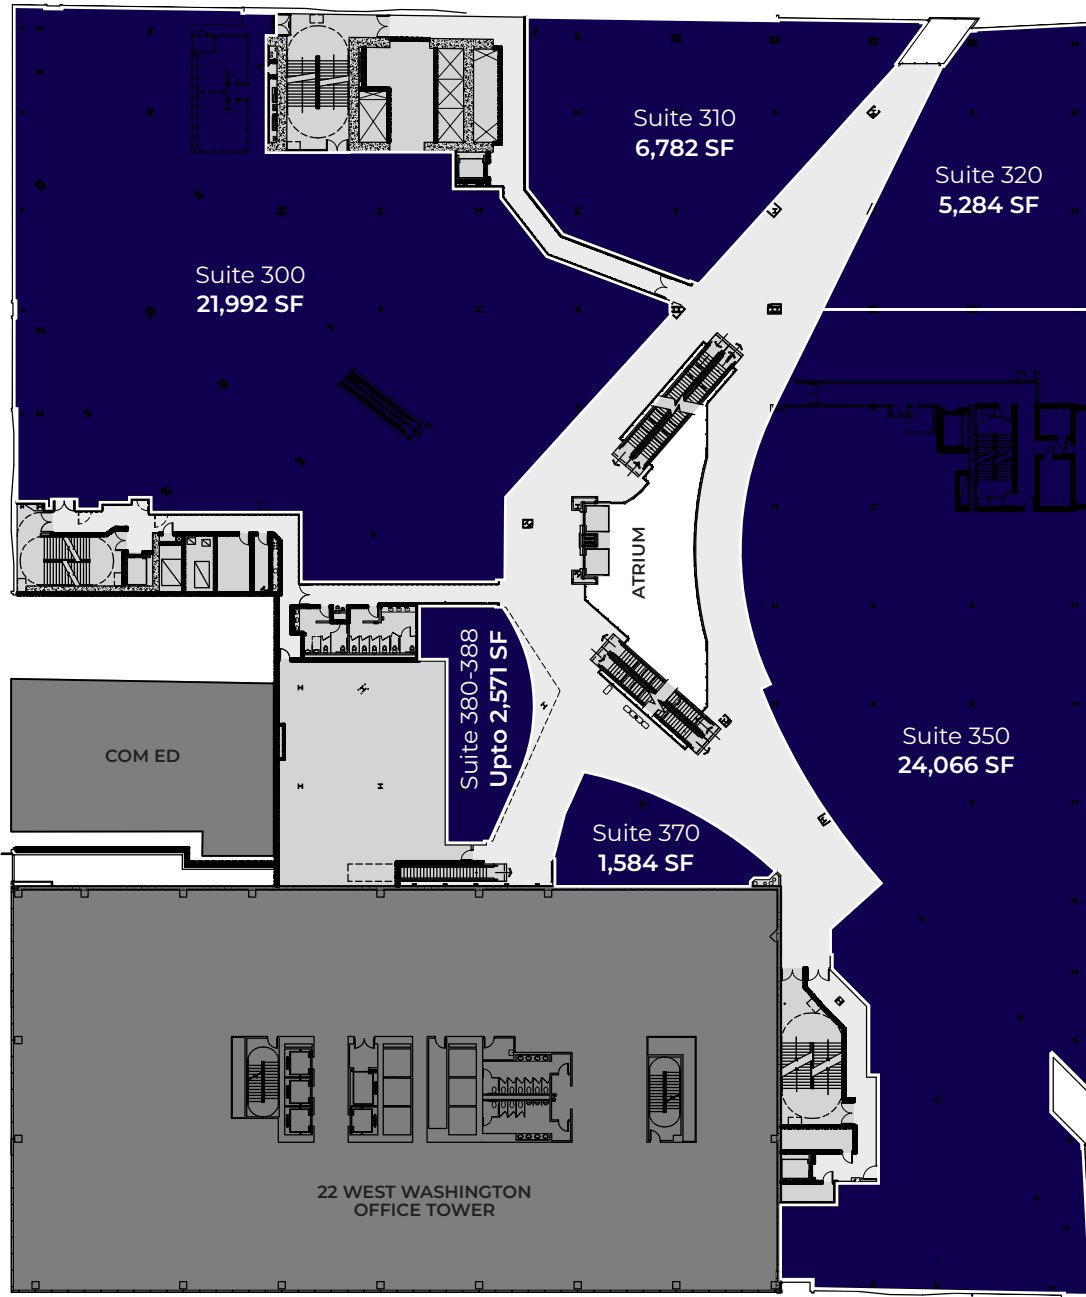

**BLOCK**  
**THIRTY SEVEN**

---

**BLOCK THIRTY SEVEN**  
108 N STATE ST  
CHICAGO, IL 60602  
UNITED STATES

Available
  Leased

**BLOCK THIRTY SEVEN - PEDWAY LEVEL**  
 108 N State St  
 Chicago, IL 60602, United States

Available
  Leased

**BLOCK THIRTY SEVEN - LEVEL 1**  
 108 N State St  
 Chicago, IL 60602, United States

Available
  Leased

**BLOCK THIRTY SEVEN - LEVEL 2**  
 108 N State St  
 Chicago, IL 60602, United States

Available
  Leased

**BLOCK THIRTY SEVEN - LEVEL 3**  
 108 N State St  
 Chicago, IL 60602, United States

Available Leased

**BLOCK THIRTY SEVEN - LEVEL 4**  
 108 N State St  
 Chicago, IL 60602, United States

**BLOCK**  
**THIRTY SEVEN**