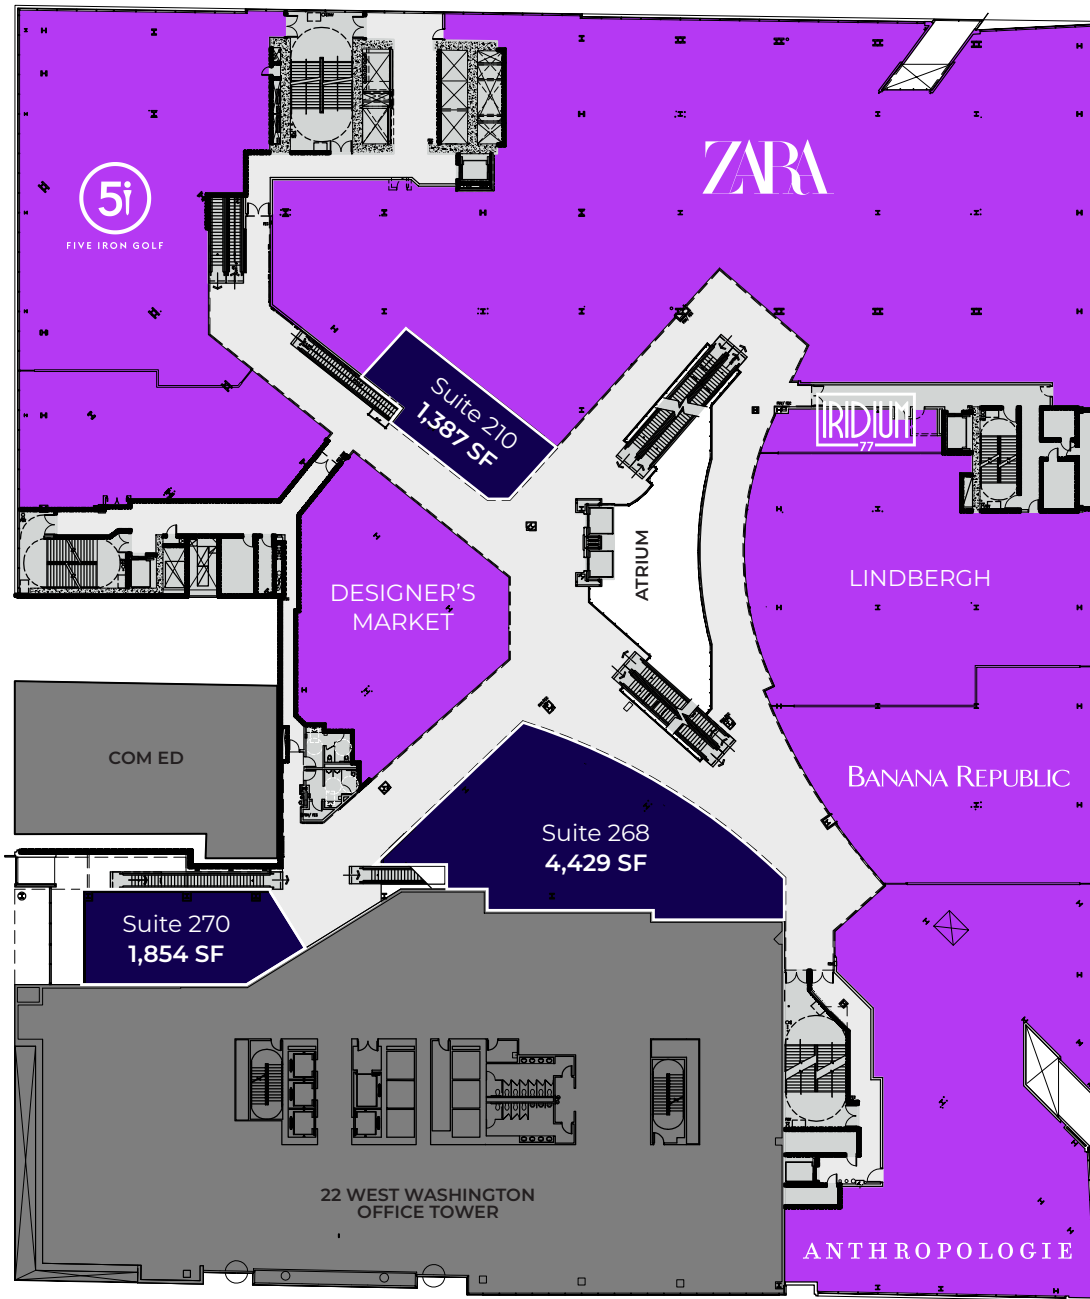

**BLOCK**  
**THIRTY SEVEN**

---

**BLOCK THIRTY SEVEN**  
108 N STATE ST  
CHICAGO, IL 60602  
UNITED STATES

Available
  Leased

**BLOCK THIRTY SEVEN - PEDWAY LEVEL**  
 108 N State St  
 Chicago, IL 60602, United States

Available
  Leased

**BLOCK THIRTY SEVEN - LEVEL 1**  
 108 N State St  
 Chicago, IL 60602, United States

Available
  Leased

**BLOCK THIRTY SEVEN - LEVEL 2**  
 108 N State St  
 Chicago, IL 60602, United States

Available
  Leased

**BLOCK THIRTY SEVEN - LEVEL 3**  
 108 N State St  
 Chicago, IL 60602, United States

Available Leased

**BLOCK THIRTY SEVEN - LEVEL 4**  
 108 N State St  
 Chicago, IL 60602, United States

**BLOCK**  
**THIRTY SEVEN**