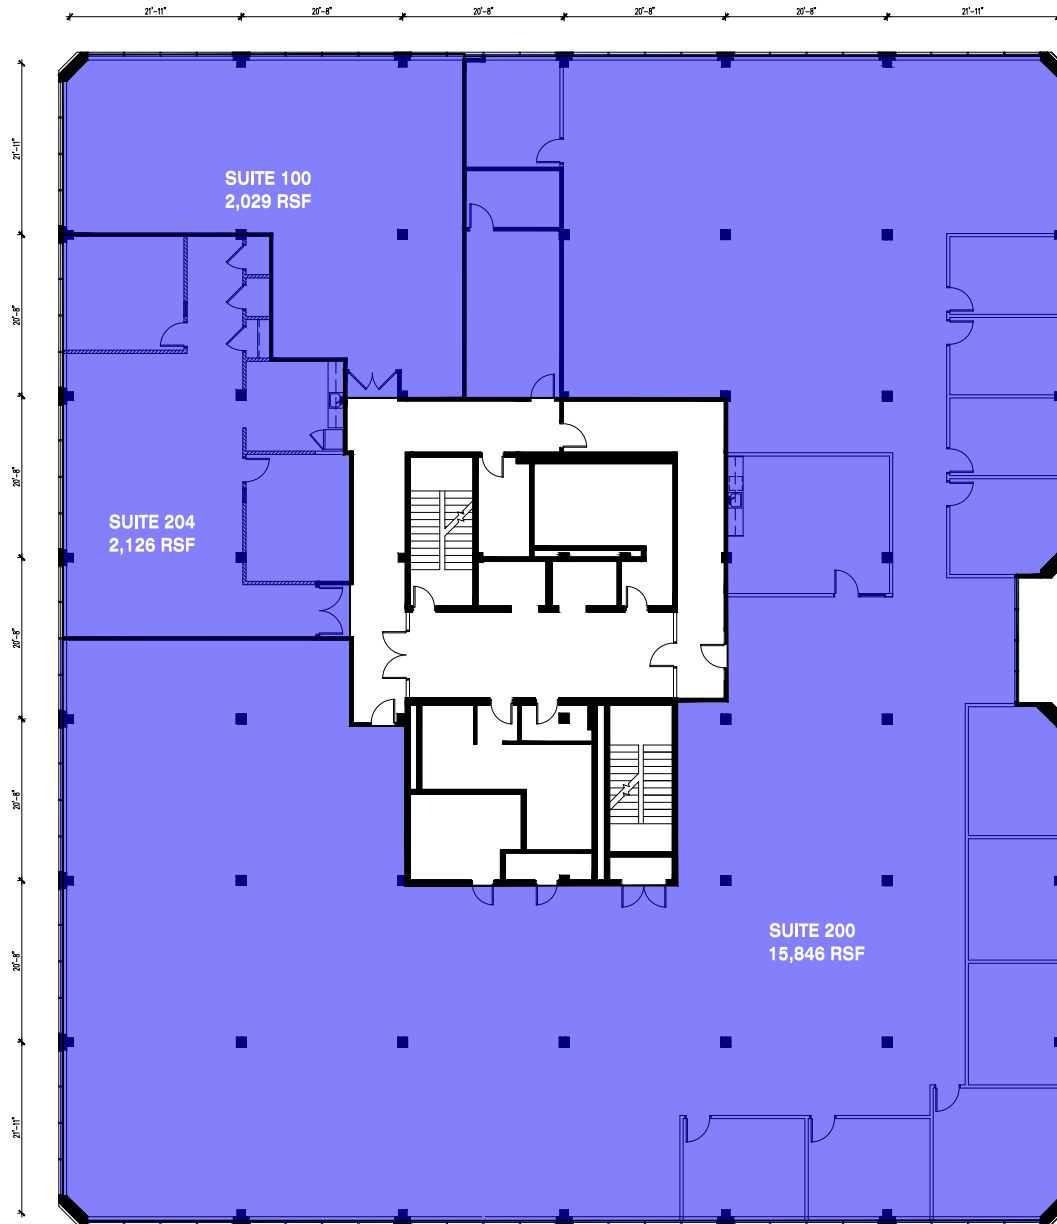

HIGHSTONE EQUITY GROUP LLC

TOTAL CONTIGUOUS AVAILABLE 20,978 RSF

2ND FLOOR

745 BRIDGEWATER

745 ROUTE 202 / 206
BRIDGEWATER N.J.
08807

Rick Heilmann
Principal
The Arlington Group

732-735-7284
rick@arlingtongrouprealestate.com