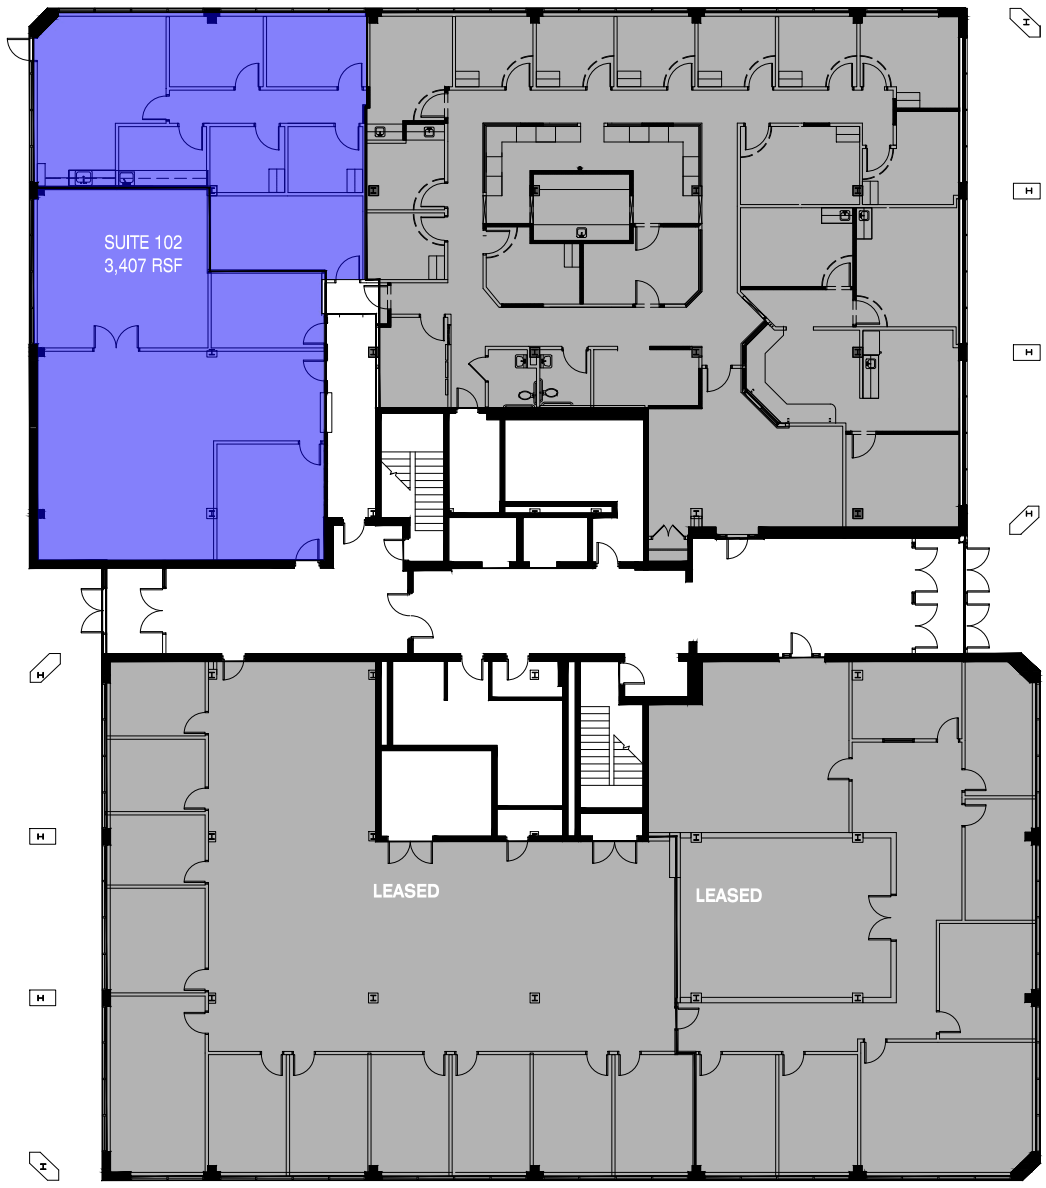

SPDC Design Group YhameI@Spocdesigngroup.com 732-492-0565

1ST FLOOR

745 BRIDGEWATER
745 ROUTE 202 / 206
BRIDGEWATER N.J.
08807