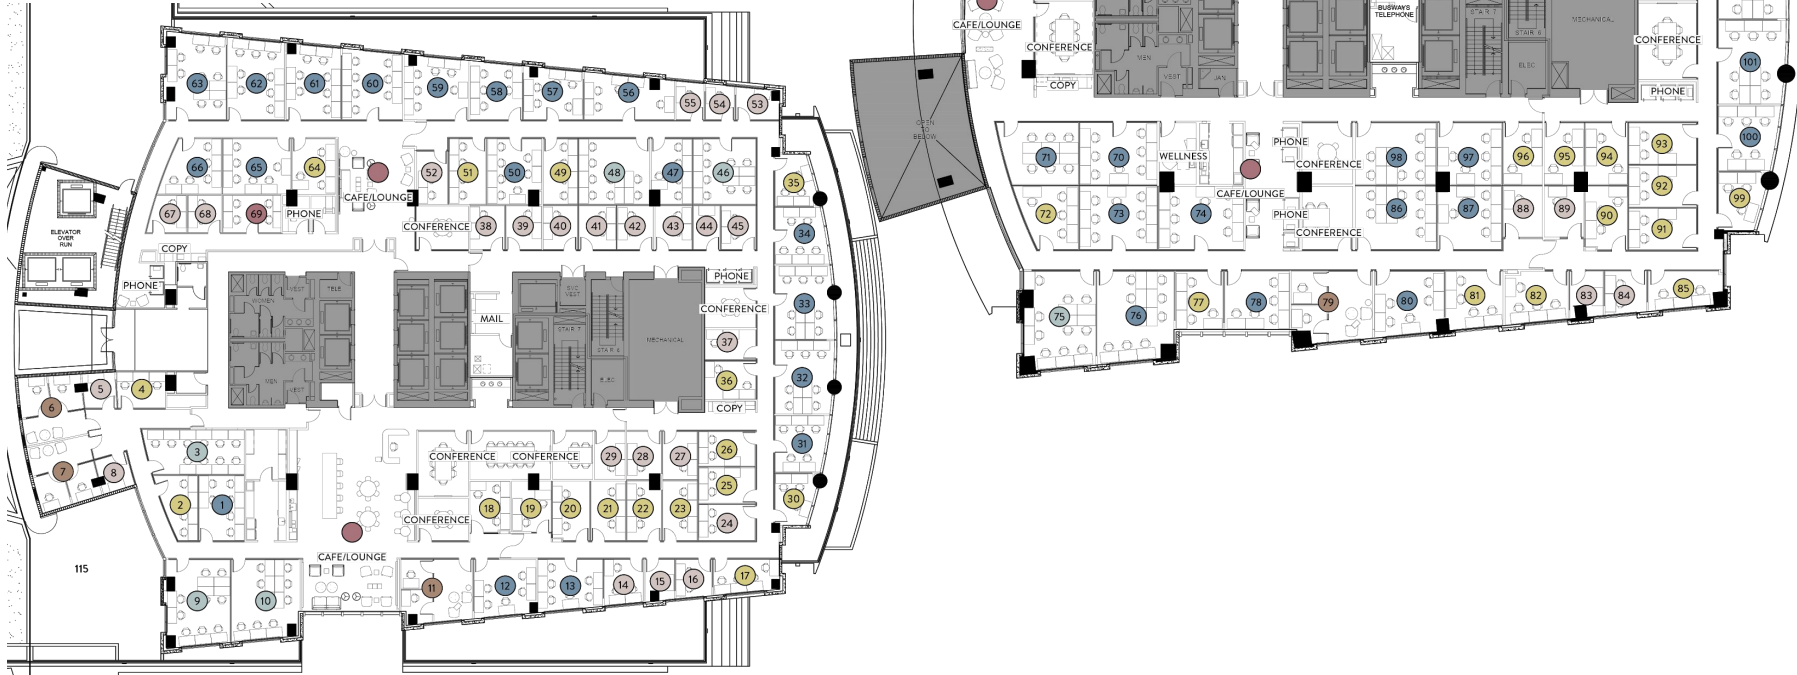

MIAMI

1111 BRICKELL
10TH & 11TH FLOOR

Membership

- **Coworking**
- **Dedicated Desk**
- **Small Office (1-2)**
- **Medium Office (3-5)**
- **Large Office (5-8)**
- **Extra Large Office (9+)**
- **Executive Suite**

List Price

- \$600
- \$835
- \$1,220 - \$2,260
- \$1,850 - \$3,440
- \$2,700 - \$6,410
- \$4,700 - \$7,035
- \$5,930 - \$6,325

INDUSTRIOUS