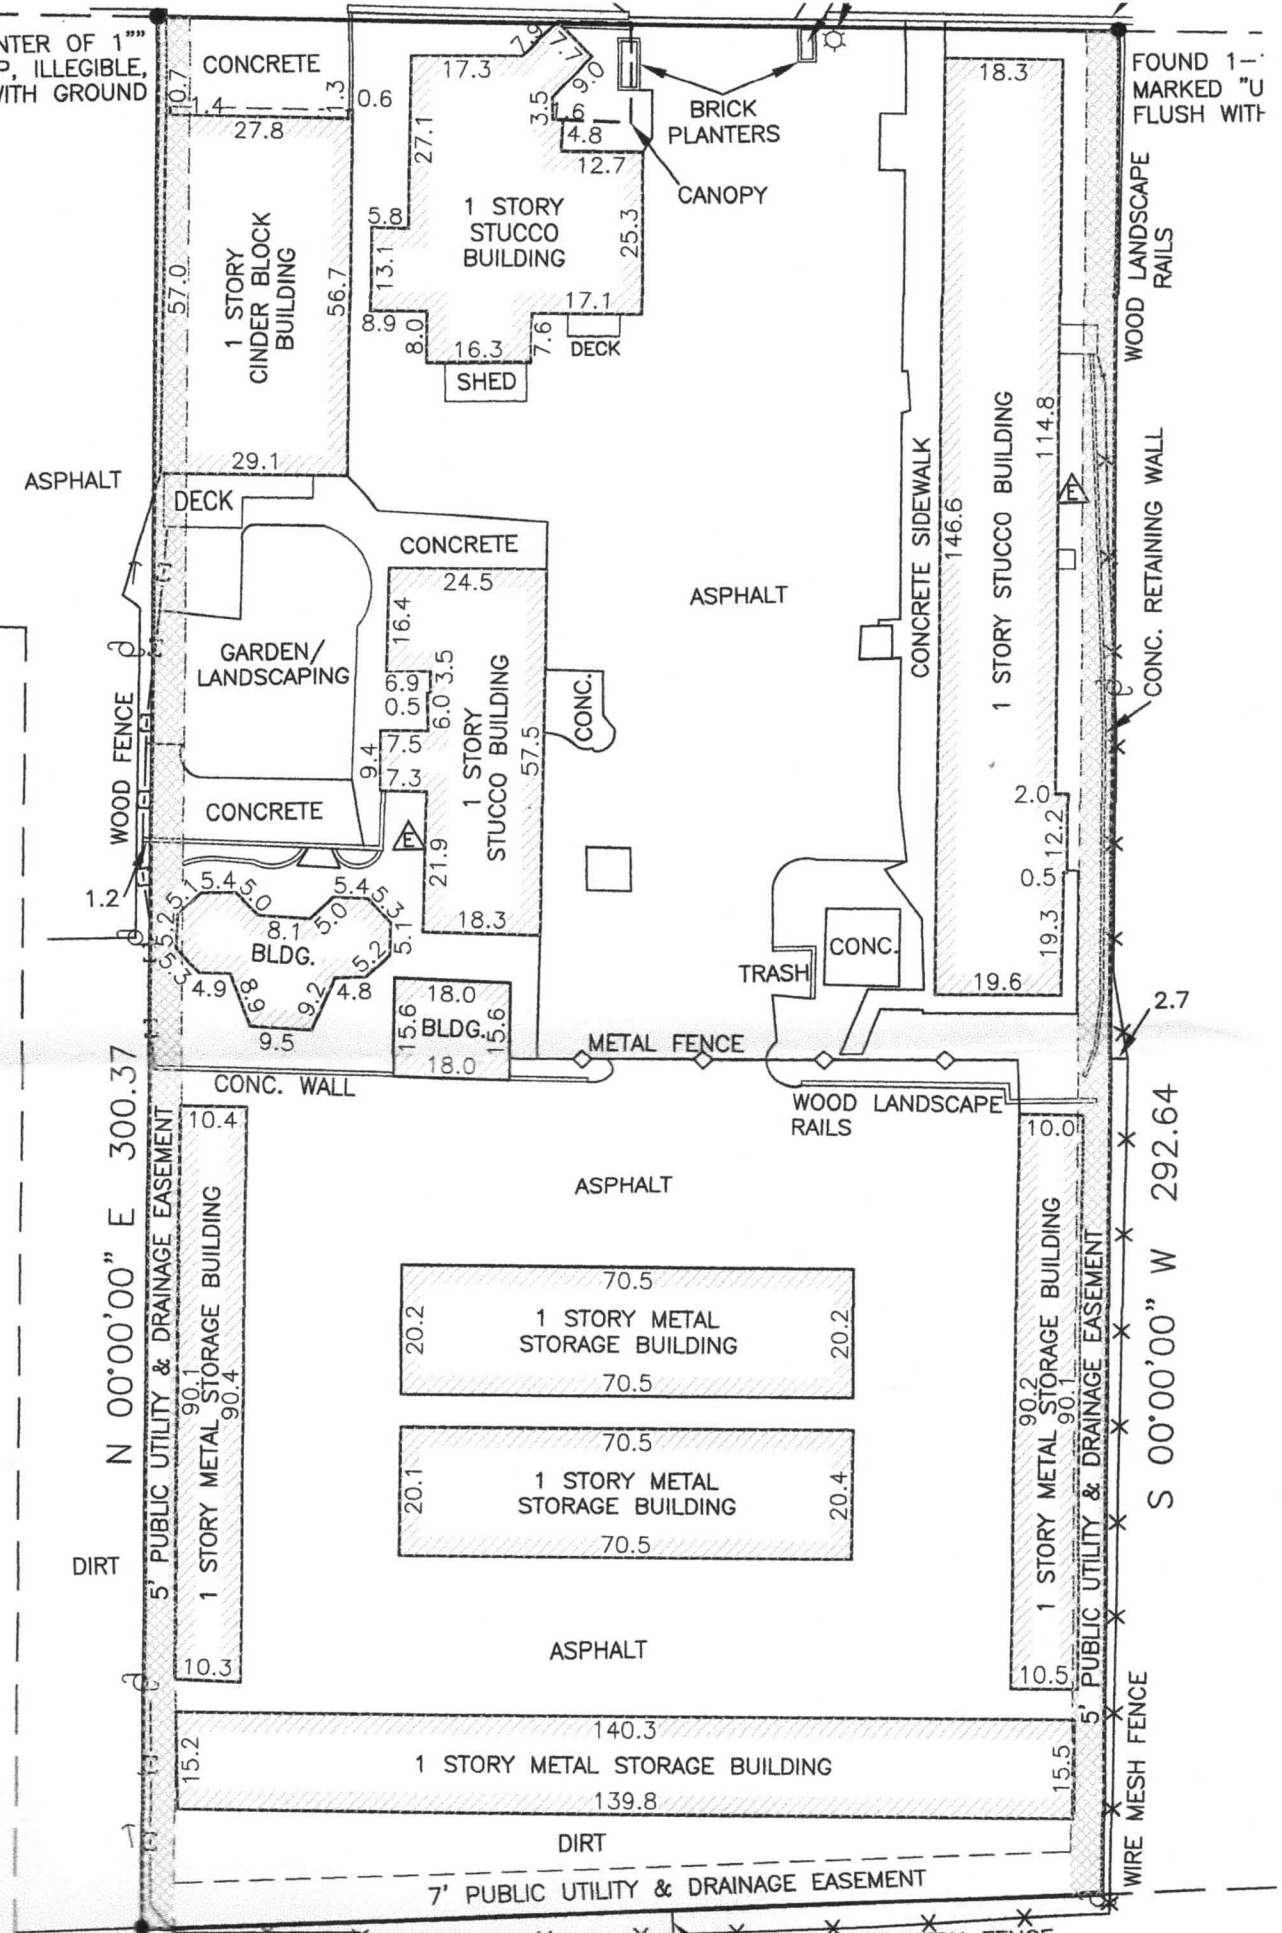

FOUND NAIL IN CENTER OF 1" YELLOW PLASTIC CAP, ILLEGIBLE, FLUSH WITH GROUND

FOUND 1" MARKED "U" FLUSH WITH

FOUND 1-1/4" GREEN PLASTIC CAP MARKED "PLS 38245" FLUSH WITH GROUND