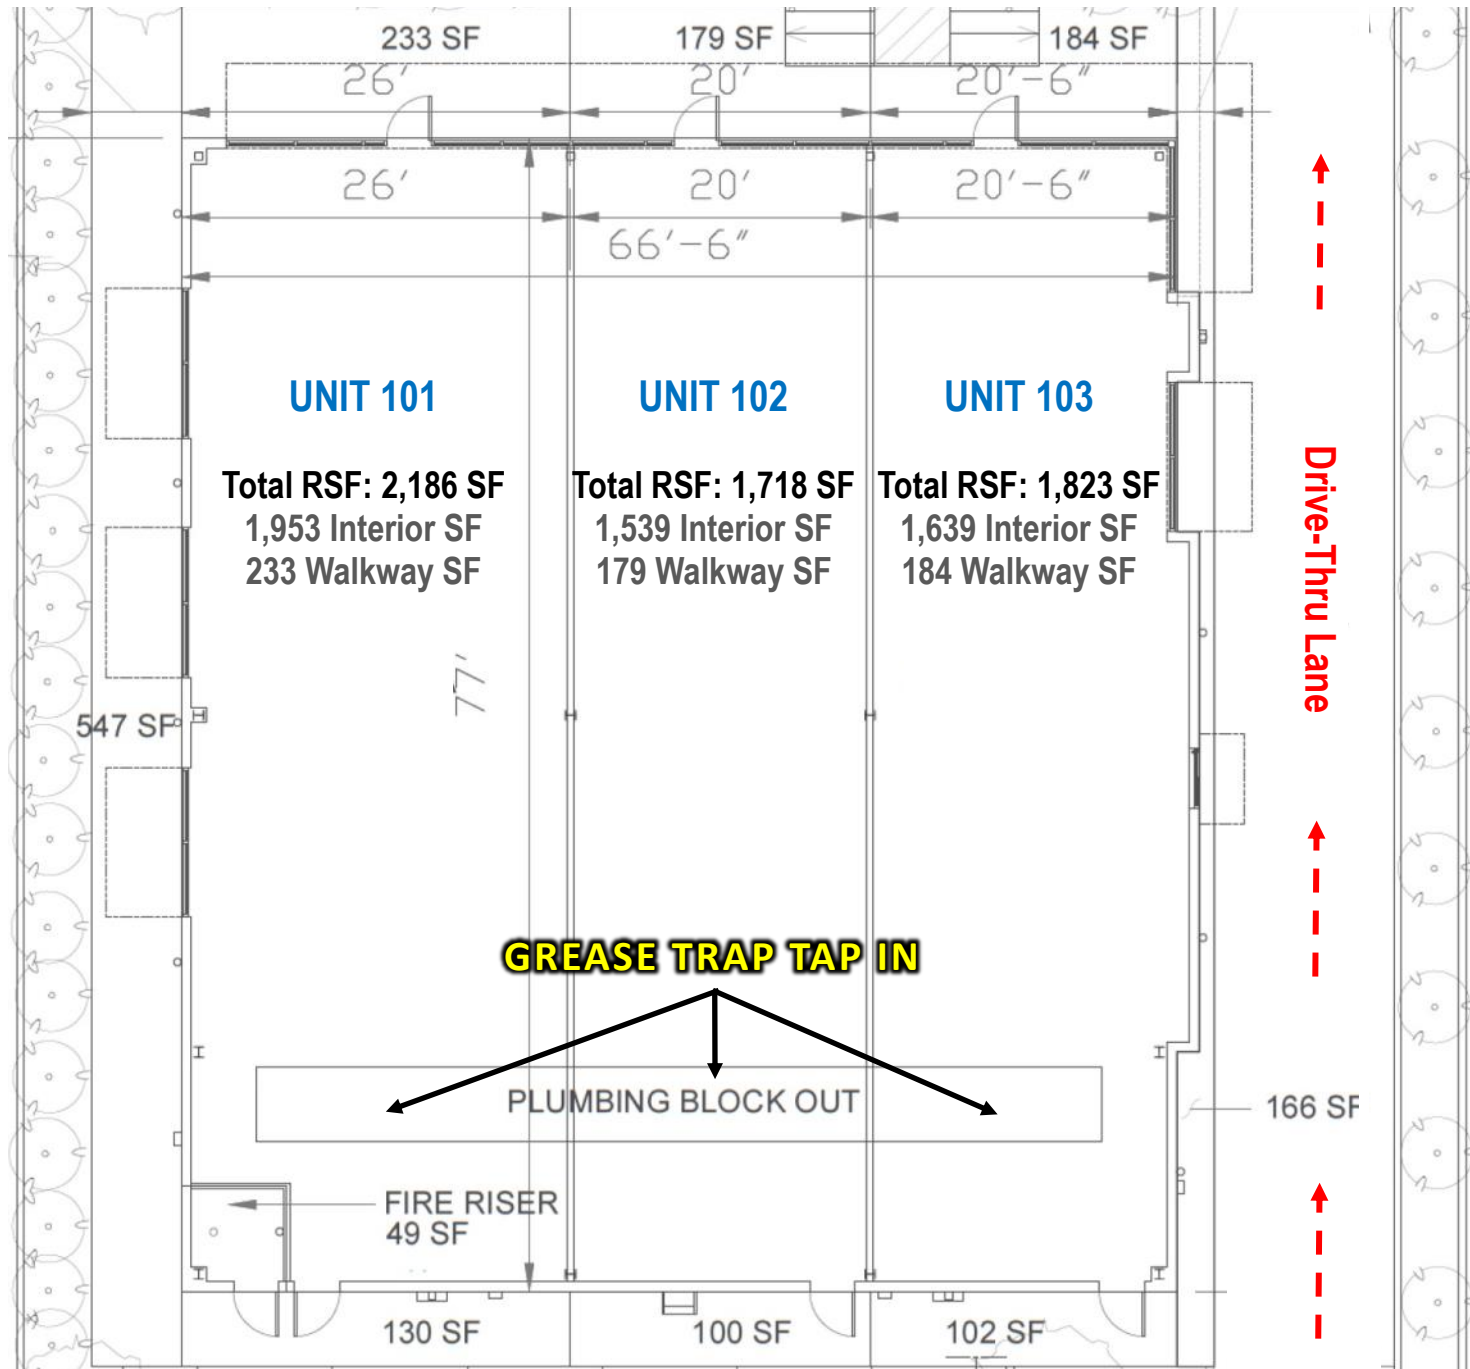

FLOOR PLAN - PAD 1

22819 Mercantile Pkwy, Katy, TX 77449

FOR LEASE

John Woo, CCIM

(832) 876-8678

Lease@PassionRealty

Group.com

Passion Realty