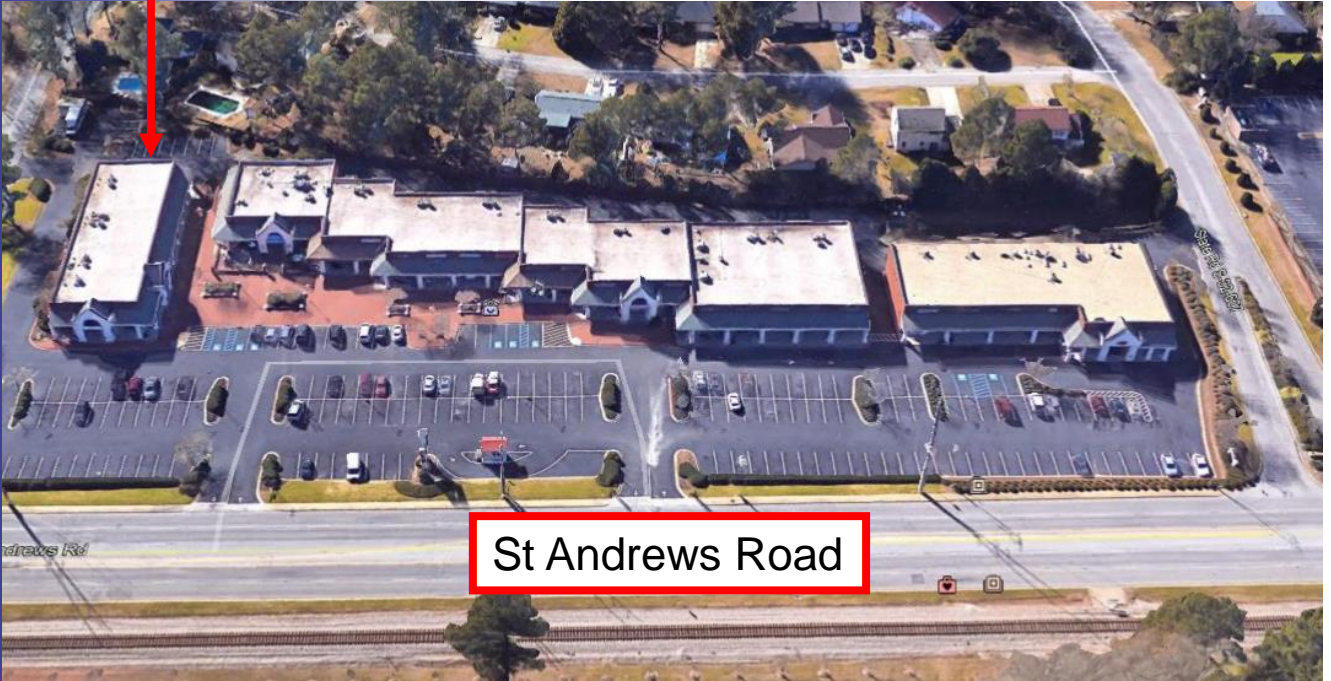

W.S. Commercial Real Estate

BROKERAGE, LEASING & MANAGEMENT

Location