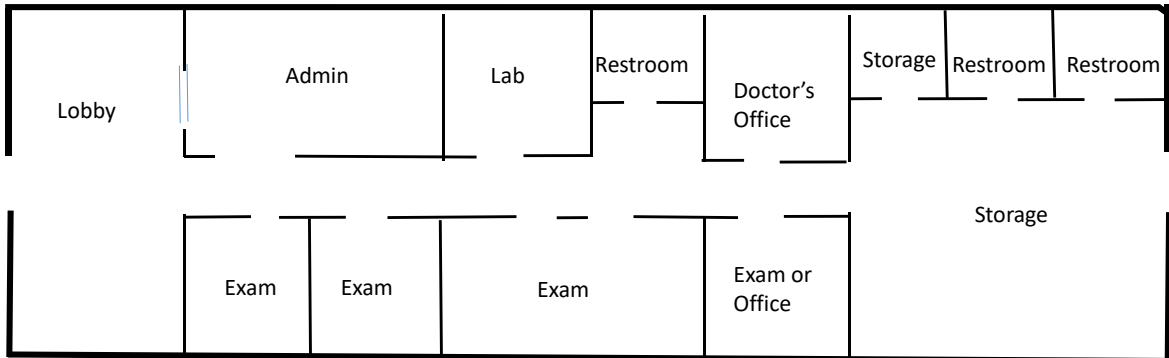

W.S. Commercial Real Estate

BROKERAGE, LEASING & MANAGEMENT

Location

Unit B: 8