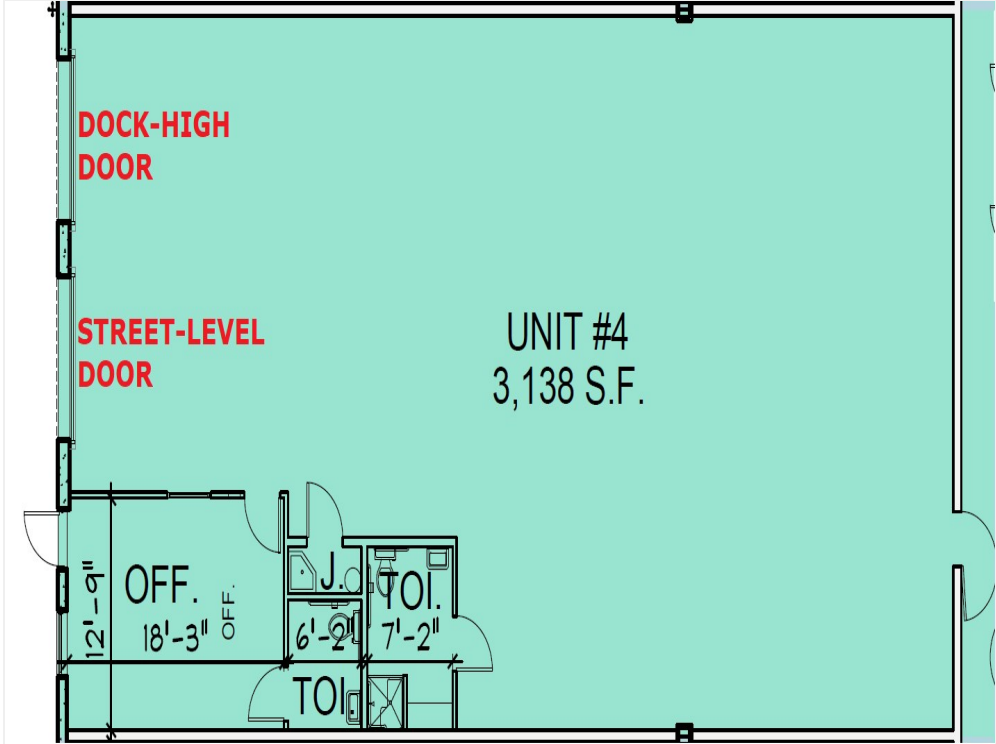

Bathroom

Shower

Miramar Megacenter Park

7429 Riviera Blvd, Miramar, FL 33023

Property Photos

Unit #4 Floor Plan

Building

Miramar Megacenter Park