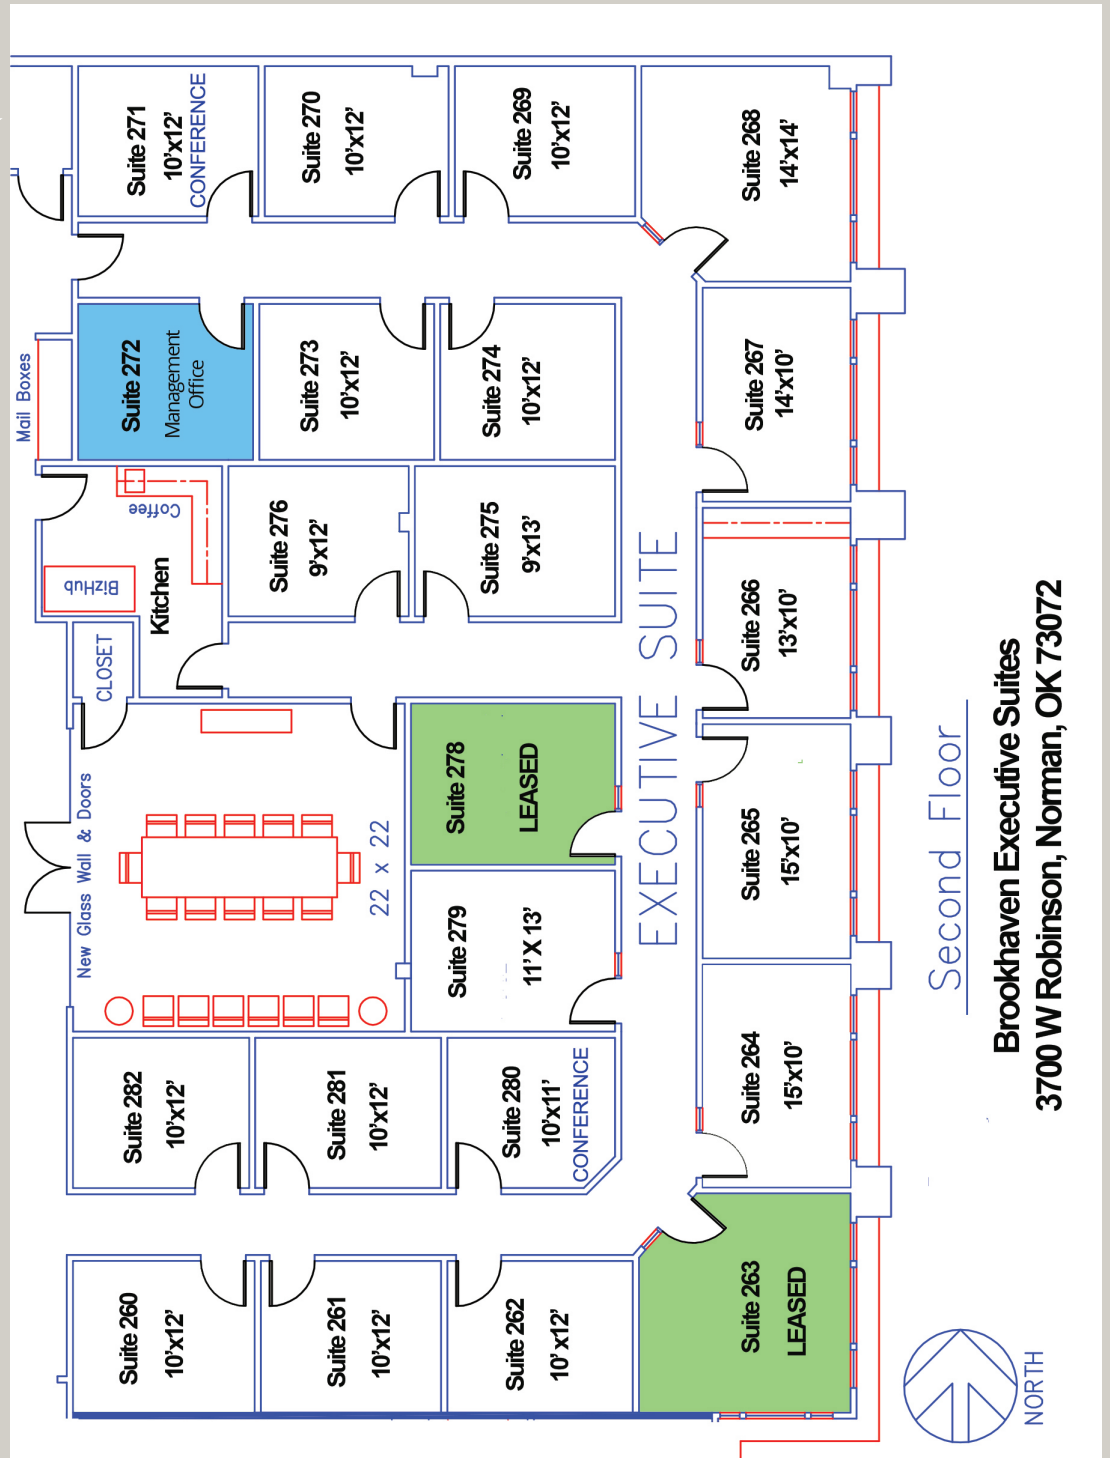

# BROOKHAVEN VILLAGE Executive Suites

3700 W Robinson St, 2nd Floor, Norman, OK 73072

Brookhaven Village Executive Suites are offering an unique opportunity. Beautifully designed 2nd floor office suites ranging from \$700.00 to \$925.00 per month. All utilities and janitorial services are included. Amenities include Executive Conference Room and Kitchen.

All Applicants will be required to submit a tenant application and sign a minimum one-year Lease.

For more information, please contact  
Aaron Diehl  
Leasing Retail/Office Specialists  
(405) 651-3308 Mobile  
  
Property Manager  
Amy Colson  
Price Edwards & Company  
3700 W Robinson, Norman, OK 73072  
(405) 916-7611 Mobile  
(405) 321-7500 Office  
(405) 321-1368 Fax

## TRAFFIC COUNT

36th Ave NW	north	13,219
36th Ave NW	south	15,112
W Robinson	east	21,248
W Robinson	west	10,553

05312024

Second Floor

Brookhaven Executive Suites  
3700 W Robinson, Norman, OK 73072

# BROOKHAVEN VILLAGE

A NORMAN TRADITION